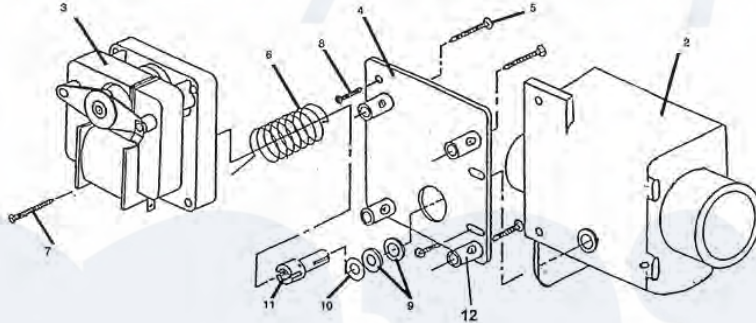

Dexter WCN40AA (T600) Drain Valve Group

Valve Complete

Dexter [Commercial Dexter WCN40AA \(T600\) Washer Parts](#) Parts Diagram Drain Valve Group
 Click on the part number to view part

Item	Original Part Number	Replaced By	Status	Part Description
*	9379-187-001		Not Available	Valve Drain before Serial # 482181
2	9064-070-001			Body, Valve (w/ball)
3	9914-137-001	9914-137-011		Motor & Gear Train (complete)
4	9452-538-001			Plate, Motor Mtg
5	8639-994-001			Screw
6	9534-339-001			Spring, Drive
7	9545-054-001			Screw
8	9545-054-002		Not Available	Screw
9	9532-134-001			Seal, V Packer
10	8641-584-001			Washer
11	9451-196-001			Pin, Main Drive