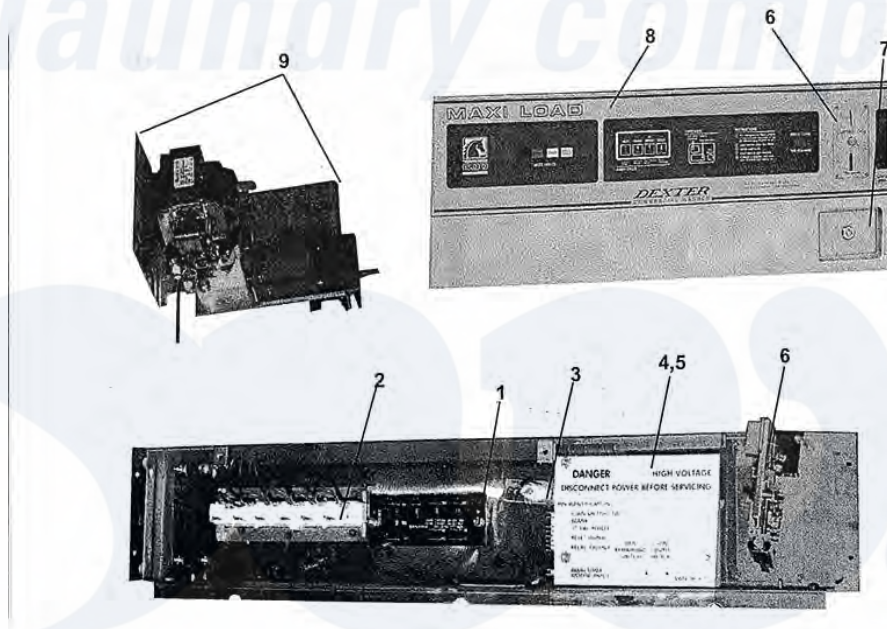

Dexter WCN40AB (T600) Control Panel Group

[Dexter Commercial Dexter WCN40AB \(T600\) Washer Parts](#) Parts Diagram Control Panel Group

[Click on the part number to view part](#)

Item	Original Part Number	Replaced By	Status	Part Description
1	9539-479-009			Switch, Push button (cycle selector)
*	8640-412-005			NUT-HEXKEPS,#8-32
2	3310-041-001			Light, Cycle Control
*	9206-100-001			Gasket, Light
3	3310-042-001			Light, Bleach
4	9020-005-001	9732-258-001		Coin Accum. Kit
*	9627-682-001			Wiring Harness, Accumulator
"	9538-157-005			Short Spacer (between board and shields)
5	9550-174-001			Shield, Circuit Board
*	8640-412-005			NUT-HEXKEPS,#8-32

"	9538-157-003		Spacers, Circuit Board
6	9021-001-010		Acceptor, Coin
7	9732-122-001	9807-099-001	Box Assembly Coin Vault ESD W/lock & Key Chrome
8	9412-076-006		Nameplate, Control Panel
*	8640-412-005		NUT-HEXKEPS,#8-32