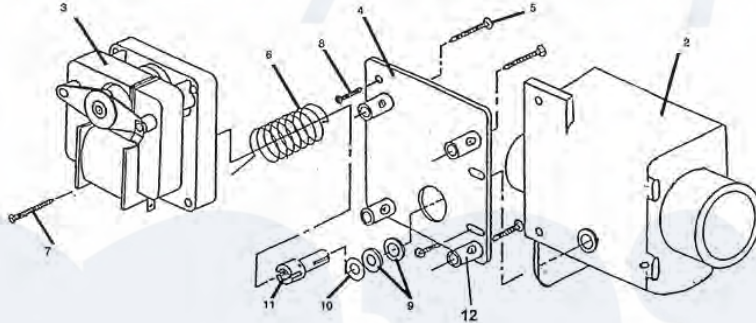

Dexter WCN40AB (T600) Drain Valve Group

Valve Complete

Dexter [Commercial Dexter WCN40AB \(T600\) Washer Parts](#) Parts Diagram Drain Valve Group
 Click on the part number to view part

Item	Original Part Number	Replaced By	Status	Part Description
*	9379-187-001		Not Available	Valve Drain before Serial # 482181
2	9064-070-001			Body, Valve (w/ball)
3	9914-137-001	9914-137-011		Motor & Gear Train (complete)
4	9452-538-001			Plate, Motor Mtg
5	8639-994-001			Screw
6	9534-339-001			Spring, Drive
7	9545-054-001			Screw
8	9545-054-002		Not Available	Screw
9	9532-134-001			Seal, V Packer
10	8641-584-001			Washer
11	9451-196-001			Pin, Main Drive