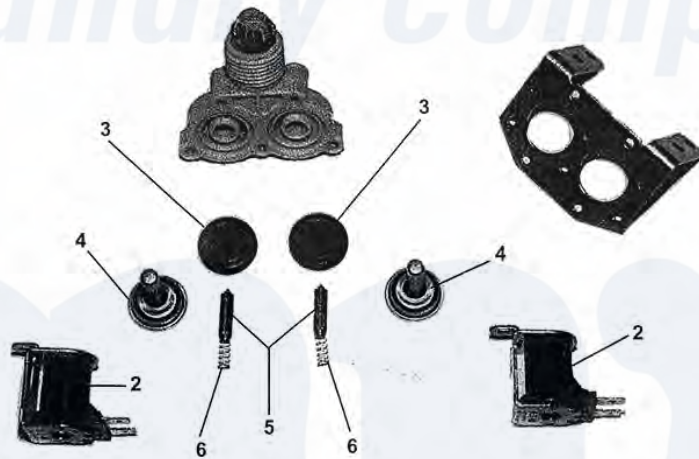

Dexter WCN40AB (T600) Water Inlet Valve Breakdown

[Dexter Commercial Dexter WCN40AB \(T600\) Washer Parts](#) Parts Diagram Water Inlet Valve Breakdown
 Click on the part number to view part

Item	Original Part Number	Replaced By	Status	Part Description
*	9379-183-003			Valve, Water Inlet (dual outlet) (see Water Inlet Valve Breakdown for individual parts)
1	9555-056-001			Screen, Inlet end of valve
2	9089-017-001			Coil Assy., 120 V
3	9118-049-001			Diaphragm
4	9211-021-002			Guide, Solenoid
5	9015-008-001			Armature
6	9534-298-001			Spring, Armature
*	9545-008-026			Screw, Vault Mtg