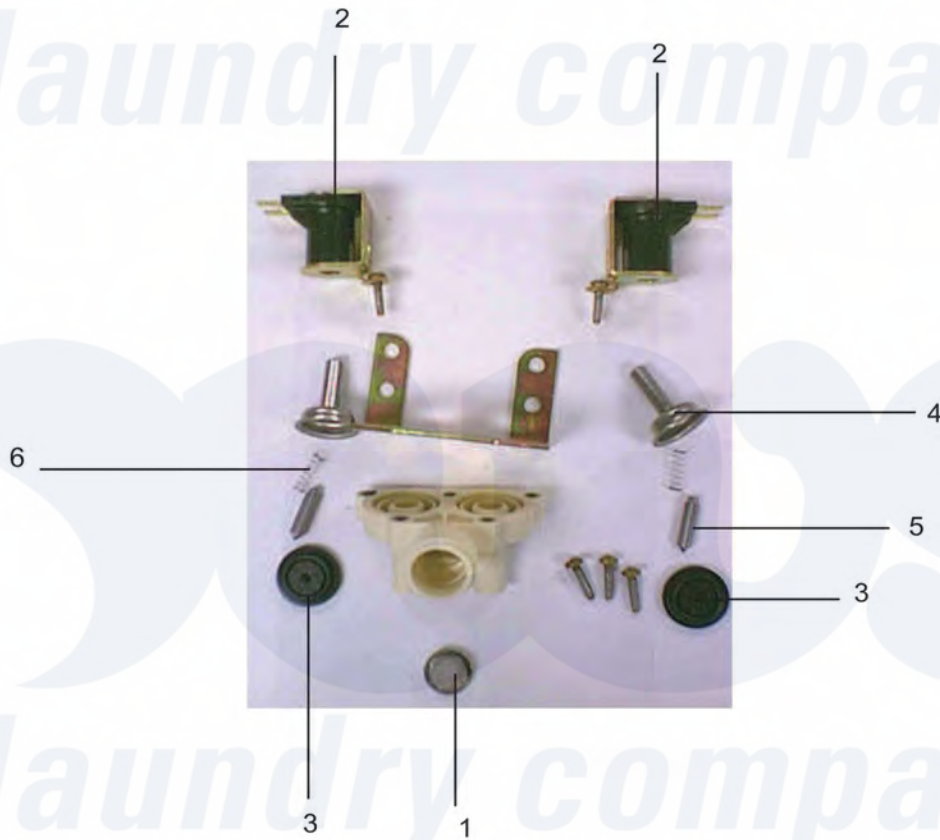

Dexter WCVD18KCS-10 Water inlet Valve Breakdown WCVD-18, WCVD-25, WCVD-40, WCVD-55

Dexter [Commercial Dexter WCVD18KCS-10 Washer Parts](#) Parts Diagram Water inlet Valve Breakdown WCVD-18, WCVD-25, WCVD-40, WCVD-55  
 Click on the part number to view part

Item	Original Part Number	Replaced By	Status	Part Description
*	<a href="#">9379-183-003</a>			Valve, Water Inlet (dual outlet) (see Water Inlet Valve Breakdown for individual parts)
1	<a href="#">9555-056-001</a>			Screen, Inlet end of valve
2	<a href="#">9089-017-001</a>			Coil Assy., 120 V
3	<a href="#">9118-049-001</a>			Diaphragm
4	<a href="#">9211-021-002</a>			Guide, Solenoid
5	<a href="#">9015-008-001</a>			Armature
6	<a href="#">9534-298-001</a>			Spring, Armature
*	<a href="#">9545-008-026</a>			Screw, Vault Mtg
"	<a href="#">9379-192-001</a>			Valve Water Inlet (single outlet)

"

[9379-194-001](#)

Valve, Water Inlet (dual outlet)  
(see Water Inlet Valve Breakdown  
for individual parts)

***the laundry company***<sup>®</sup>

***the laundry company***<sup>®</sup>

***the laundry company***<sup>®</sup>