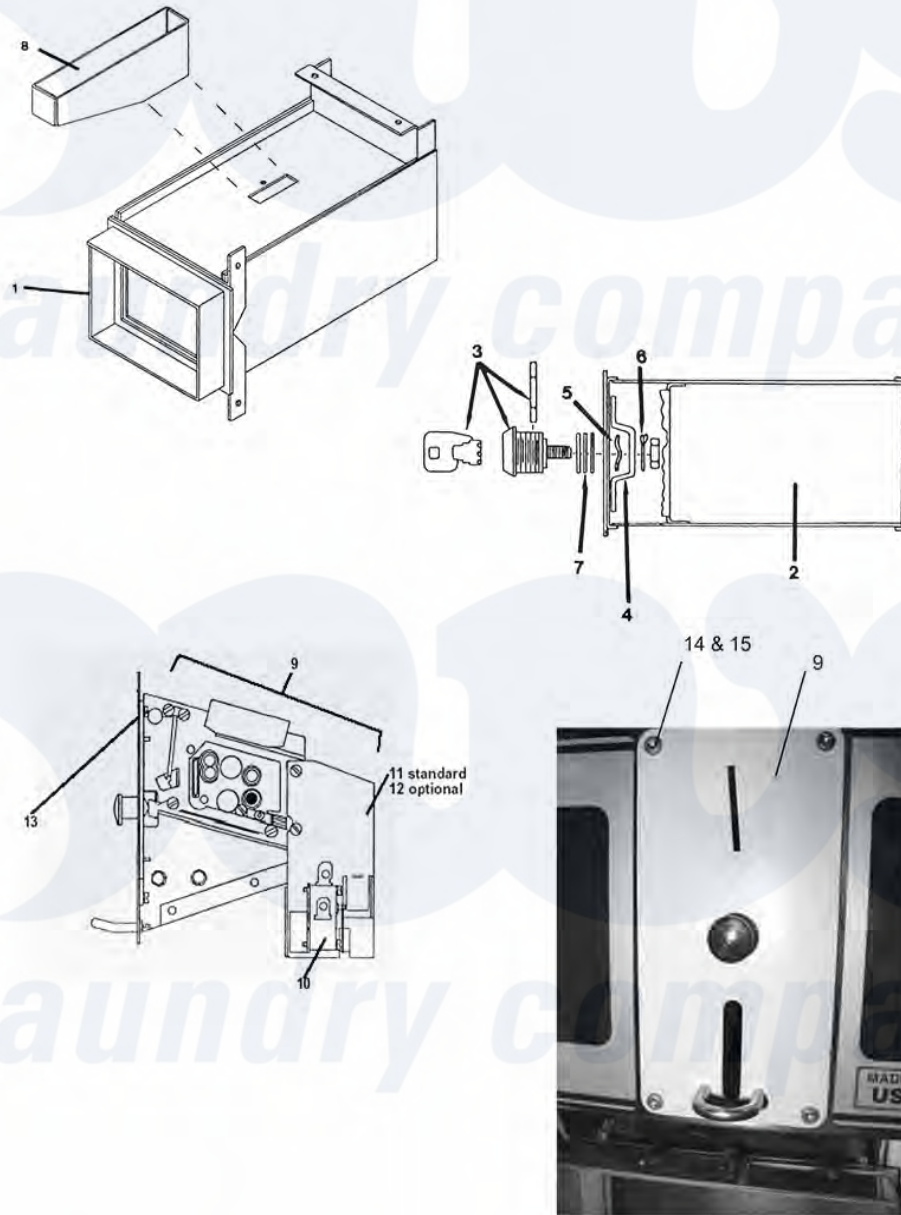

Dexter WCVD18KCS-12 Coin Handling All Models

114

Dexter [Commercial Dexter WCVD18KCS-12 Washer Parts](#) Parts Diagram Coin Handling All Models
 Click on the part number to view part

Item	Original Part Number	Replaced By	Status	Part Description
1	9942-029-001			Vault, Assy WCVD-18
"	9942-030-001			Vault, Assy WCVD-25
"	9942-030-002			Vault, Assy WCVD-40
"	9942-030-003			Vault, Assy WCVD-55
"	9942-030-004			Vault, Assy WCVD-75
*	9545-008-026			Screw, Vault Mtg
"	9545-008-031			Screw
8	9119-028-001			Coin Chute Assy.
"	9119-029-001			Coin Chute Assy.
2	9732-122-001	9807-099-001		Box Assembly Coin Vault ESD W/lock & Key Chrome
3	9349-033-001			Latch, Coin Box

4	8641-569-002		Washer, Wave
5	8641-583-001		Washer, Keeper
6	8641-581-008		Washer, Spacer- Thick
"	8641-581-010		Washer, Spacer- Thin
7	8650-012-003		Lock and Key, Control
*	9545-008-001		Screw 10-32 x 1/4
11	9119-025-002		Acceptor Chute Ass'y w/o penny ejector
*	8640-424-002		Nut
10	9732-126-001		Switch (for coin acceptor with extra actuator)
12	9119-025-001		OPTIONAL Acceptor Chute W/ penny rejector
13	9486-133-001		Button Coin Return Retainer
*	9922-008-001	9922-007-002	Coil
"	9536-079-001		Solenoid coin blocking
"	9534-362-001		Spring coin blocking
"	9545-039-001	Not Available	Screw,Blocking assy mtg,
"	8641-579-001	Not Available	Lockwashers
9	9021-001-001		Acceptor, Coin -,25 (See Coin Handling Group)
	9732-001-001	Not Available	Electronic Acceptor Kit for USA models w/coin blockin
14	9545-020-004		Screw, Acceptor Mtg
15	8640-424-002		Nut