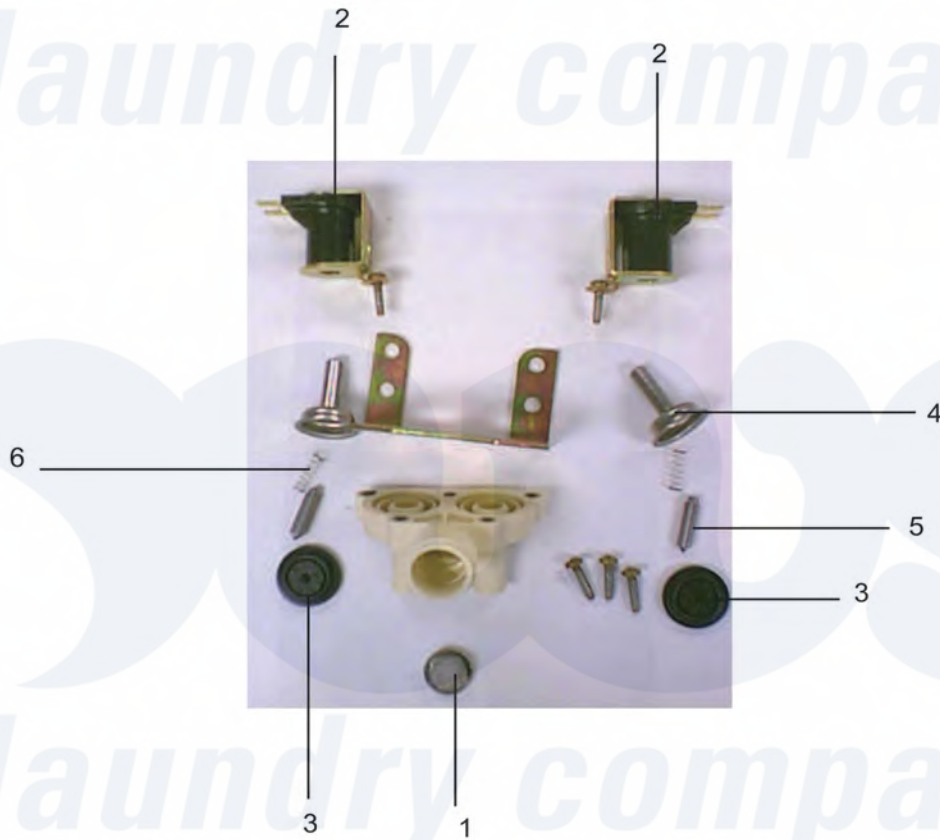

Dexter WCVD18KCS-12 Water inlet Valve Breakdown WCVD-18, WCVD-25, WCVD-40, WCVD-55

Dexter [Commercial Dexter WCVD18KCS-12 Washer Parts](#) Parts Diagram Water inlet Valve Breakdown WCVD-18, WCVD-25, WCVD-40, WCVD-55  
 Click on the part number to view part

Item	Original Part Number	Replaced By	Status	Part Description
*	<a href="#">9379-183-003</a>			Valve, Water Inlet (dual outlet) (see Water Inlet Valve Breakdown for individual parts)
1	<a href="#">9555-056-001</a>			Screen, Inlet end of valve
2	<a href="#">9089-017-001</a>			Coil Assy., 120 V
3	<a href="#">9118-049-001</a>			Diaphragm
4	<a href="#">9211-021-002</a>			Guide, Solenoid
5	<a href="#">9015-008-001</a>			Armature
6	<a href="#">9534-298-001</a>			Spring, Armature
*	<a href="#">9545-008-026</a>			Screw, Vault Mtg
"	<a href="#">9379-192-001</a>			Valve Water Inlet (single outlet)

"

[9379-194-001](#)

Valve, Water Inlet (dual outlet)  
(see Water Inlet Valve Breakdown  
for individual parts)

***the laundry company***<sup>®</sup>

***the laundry company***<sup>®</sup>

***the laundry company***<sup>®</sup>