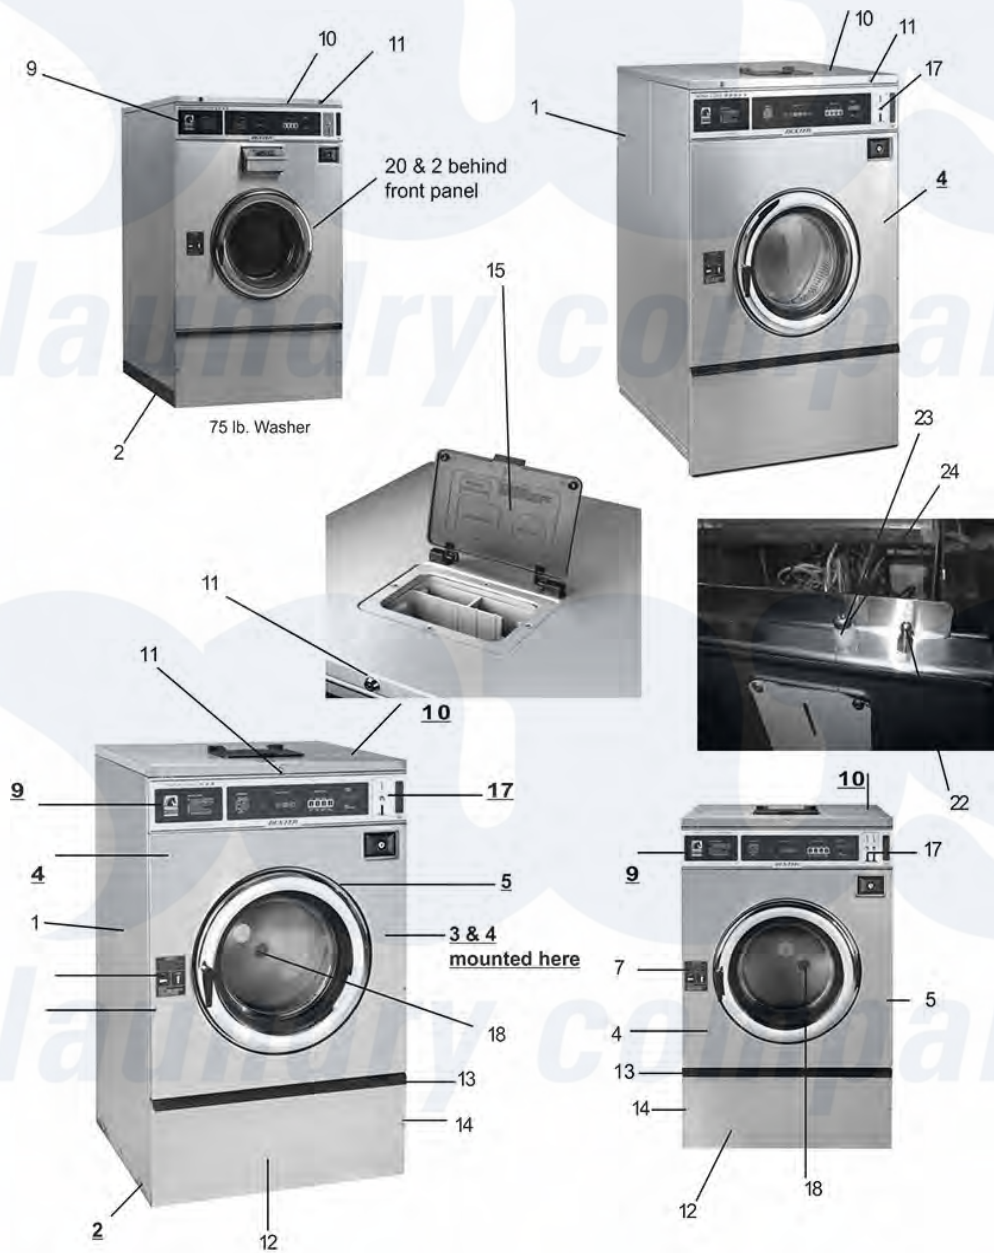

Dexter WCVD25KCS-12 Cabinet And Front Panel Group

79

Dexter Commercial Dexter WCVD25KCS-12 Washer Parts Parts Diagram Cabinet And Front Panel Group
 Click on the part number to view part

Item	Original Part Number	Replaced By	Status	Part Description
1	9454-656-001	9454-829-001		Panel, Side (Left or Right) - stainless
"	9454-672-001			Panel, Side (Left or Right) - stainless
"	9454-635-005	9454-825-001		Panel, Right Side-stainless
"	9454-635-006	9454-825-002		Panel, Left Side - stainless
"	9989-449-001	9454-815-001		Panel, Side (Left or Right) - stainless
"	9454-760-001	9454-814-001		Panel 80#
2	9545-018-013			Screw, (Side Panel to Base)
"	9545-018-013			Screw, (Side Panel to Base)
"	9545-018-018			Screw, (Side Panel to Base)