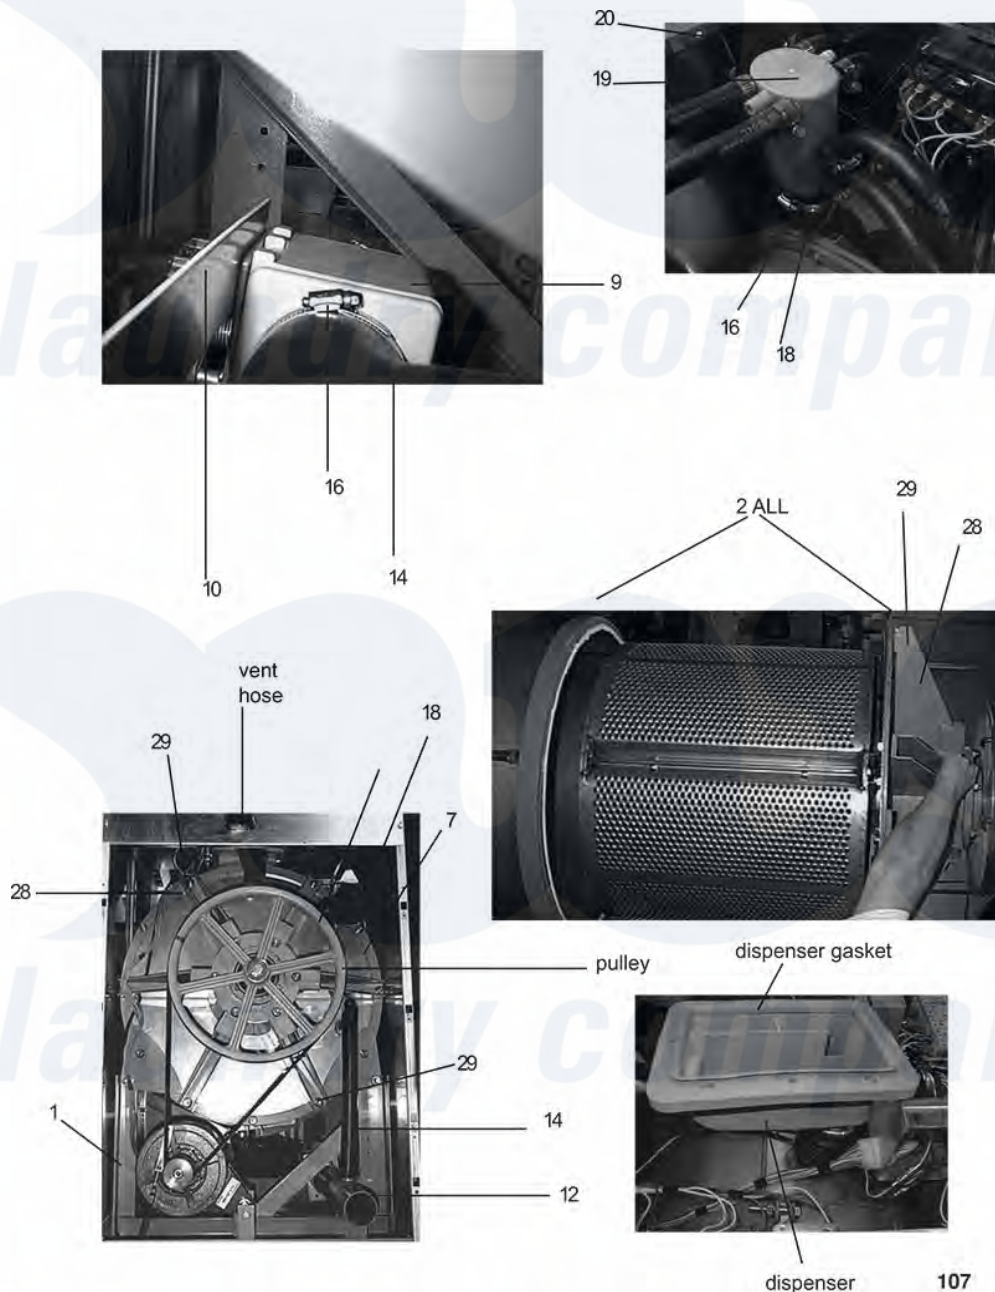

Dexter WCVD25KCS-12 Chassis And Drain Group 18LB, 25LB, 40LB

Dexter Commercial Dexter WCVD25KCS-12 Washer Parts Parts Diagram Chassis And Drain Group 18LB, 25LB, 40LB
 Click on the part number to view part

Item	Original Part Number	Replaced By	Status	Part Description
1	9945-097-002			Base Assy,Frame
"	9945-093-002			Base Assy,Frame
"	9945-105-002		Not Available	Base Assy,Frame
"	9945-087-002		Not Available	Base Assy,Frame
2	9930-136-001			Tub Assy WCVD-40,
"	9930-135-001			Outer Tub Assy
"	9930-137-001			TubAssy
"	9930-138-001			Outer Tub Assy
*	9869-006-001			Tub and Cylinder Assy.
"	9869-008-001			Tub & Cylinder Assy
"	9869-007-001			Tub & Cylinder Assy WCVD-40