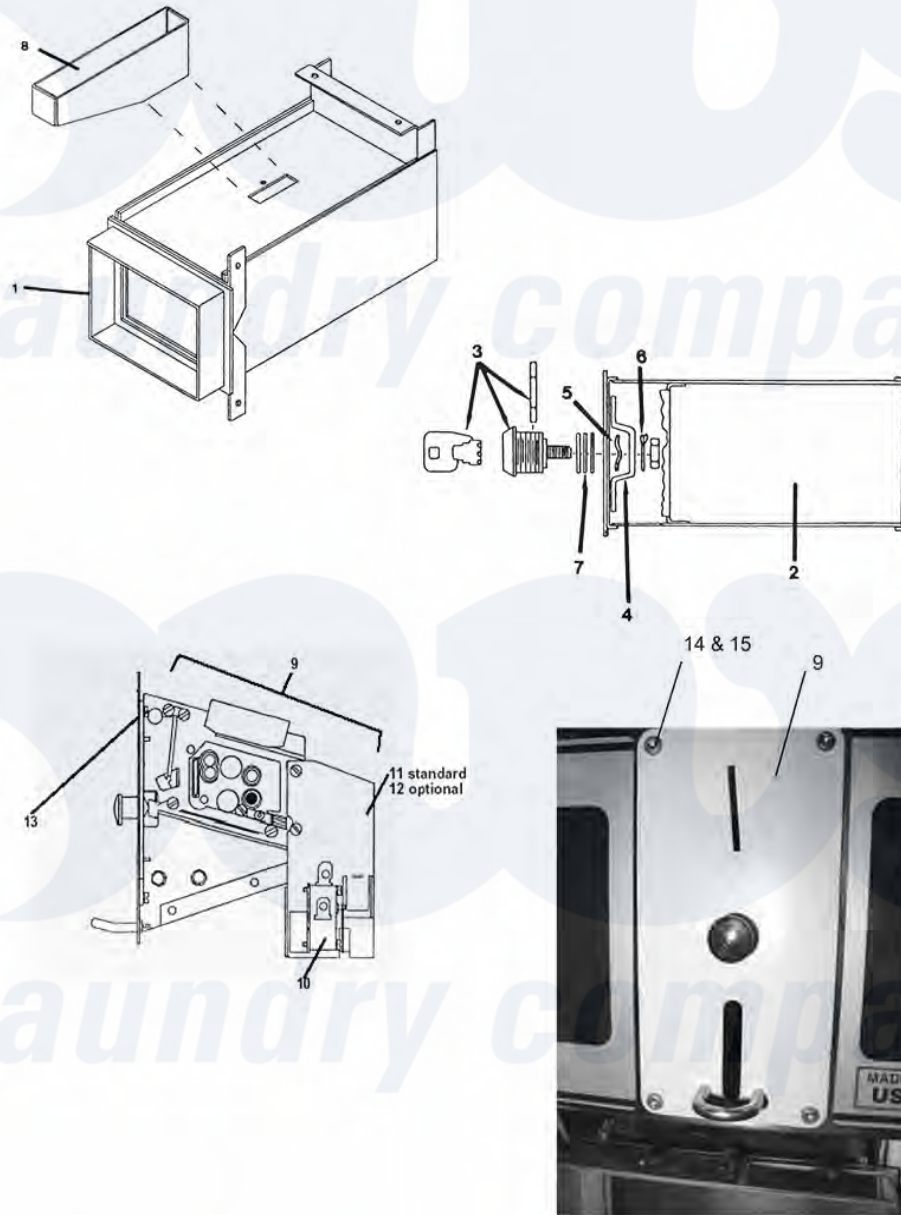

Dexter WCVD25KCS-12 Coin Handling All Models

114

Dexter [Commercial Dexter WCVD25KCS-12 Washer Parts](#) Parts Diagram Coin Handling All Models
 Click on the part number to view part

Item	Original Part Number	Replaced By	Status	Part Description
1	9942-029-001			Vault, Assy WCVD-18
"	9942-030-001			Vault, Assy WCVD-25
"	9942-030-002			Vault, Assy WCVD-40
"	9942-030-003			Vault, Assy WCVD-55
"	9942-030-004			Vault, Assy WCVD-75
*	9545-008-026			Screw, Vault Mtg
"	9545-008-031			Screw
8	9119-028-001			Coin Chute Assy.
"	9119-029-001			Coin Chute Assy.
2	9732-122-001	9807-099-001		Box Assembly Coin Vault ESD W/lock & Key Chrome
3	9349-033-001			Latch, Coin Box

4	8641-569-002		Washer, Wave
5	8641-583-001		Washer, Keeper
6	8641-581-008		Washer, Spacer- Thick
"	8641-581-010		Washer, Spacer- Thin
7	8650-012-003		Lock and Key, Control
*	9545-008-001		Screw 10-32 x 1/4
11	9119-025-002		Acceptor Chute Ass'y w/o penny ejector
*	8640-424-002		Nut
10	9732-126-001		Switch (for coin acceptor with extra actuator)
12	9119-025-001		OPTIONAL Acceptor Chute W/ penny rejector
13	9486-133-001		Button Coin Return Retainer
*	9922-008-001	9922-007-002	Coil
"	9536-079-001		Solenoid coin blocking
"	9534-362-001		Spring coin blocking
"	9545-039-001	Not Available	Screw,Blocking assy mtg,
"	8641-579-001	Not Available	Lockwashers
9	9021-001-001		Acceptor, Coin -,25 (See Coin Handling Group)
	9732-001-001	Not Available	Electronic Acceptor Kit for USA models w/coin blockin
14	9545-020-004		Screw, Acceptor Mtg
15	8640-424-002		Nut