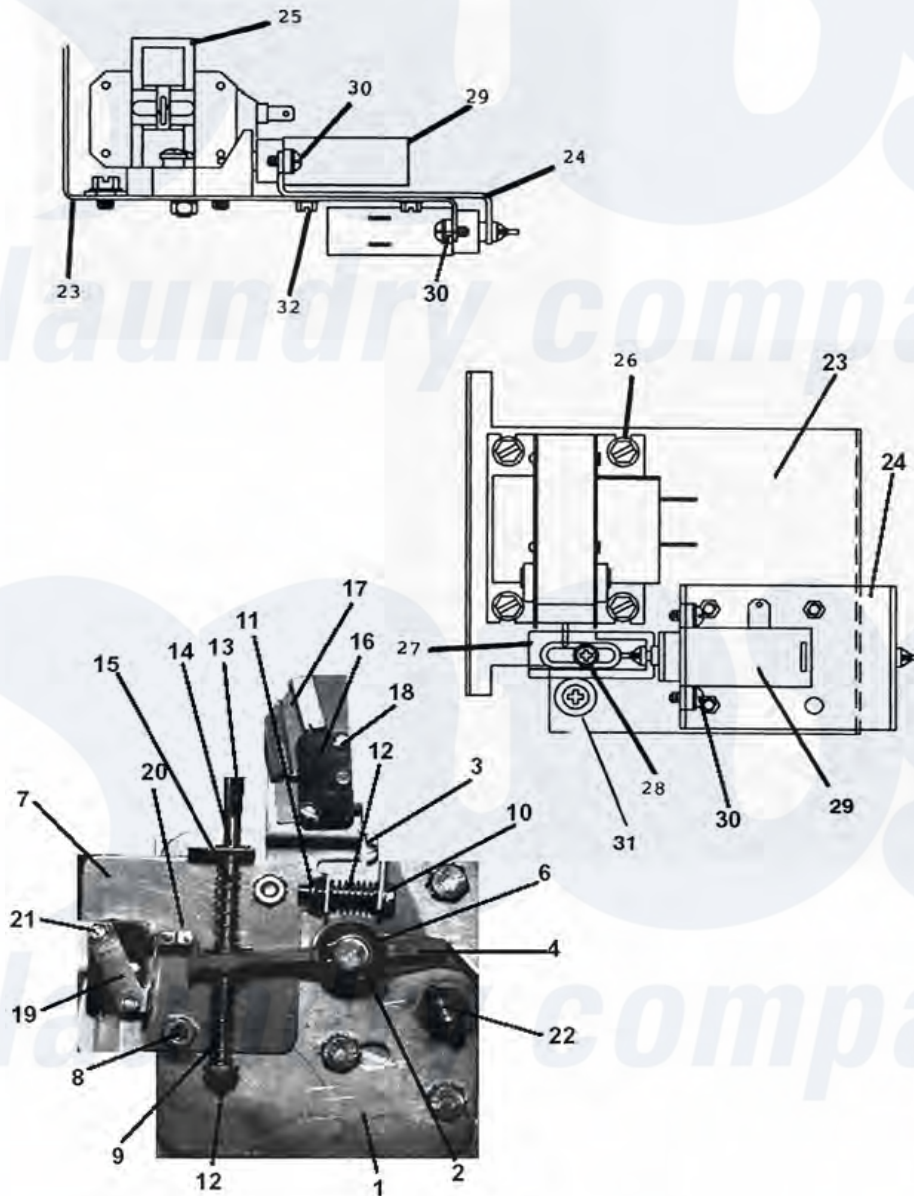

## Dexter WCVD25KCS-12 Door Lock Groups All Models

7

91

Dexter [Commercial Dexter WCVD25KCS-12 Washer Parts](#) Parts Diagram Door Lock Groups All Models  
 Click on the part number to view part

Item	Original Part Number	Replaced By	Status	Part Description
*	9885-023-001	<a href="#">9885-024-001</a>		Lock Assy, Complete (#1-22)(includes #1 thru #22)
1	<a href="#">9982-284-001</a>			Plate Assy, Door Lock
2	<a href="#">8641-581-030</a>			Washer, Flat
3	<a href="#">9008-005-001</a>			Actuator, Latching Switch
4	<a href="#">9450-002-002</a>			Pawl, Locking
5	<a href="#">8641-569-003</a>			Washer, Spring
6	<a href="#">9487-200-004</a>			Ring, Retaining
7	9029-035-001		Not Available	Bracket, Switch
8	<a href="#">8640-413-002</a>			Nut, Hinge to Door
9	<a href="#">9534-364-002</a>			Spring, Actuating
10	<a href="#">9545-012-020</a>			Screw, Hx. 10-32 x 1 0