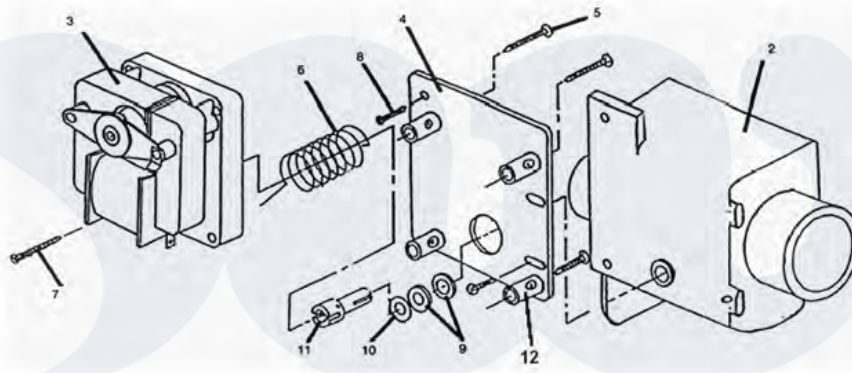

Dexter WCVD25KCS-12 Drain Valve Group 25LB, 40LB, 55LB, 75LB

[Dexter Commercial Dexter WCVD25KCS-12 Washer Parts](#) Parts Diagram Drain Valve Group 25LB, 40LB, 55LB, 75LB
 Click on the part number to view part

Item	Original Part Number	Replaced By	Status	Part Description
*	9379-187-001		Not Available	Valve Drain before Serial # 482181
2	9064-070-001			Body, Valve (w/ball)
3	9914-137-001	9914-137-011		Motor & Gear Train (complete)
4	9452-538-001			Plate, Motor Mtg
5	8639-994-001			Screw
6	9534-339-001			Spring, Drive
7	9545-054-001			Screw
8	9545-054-002		Not Available	Screw
9	9532-134-001			Seal, V Packer
10	8641-584-001			Washer
11	9451-196-001			Pin, Main Drive