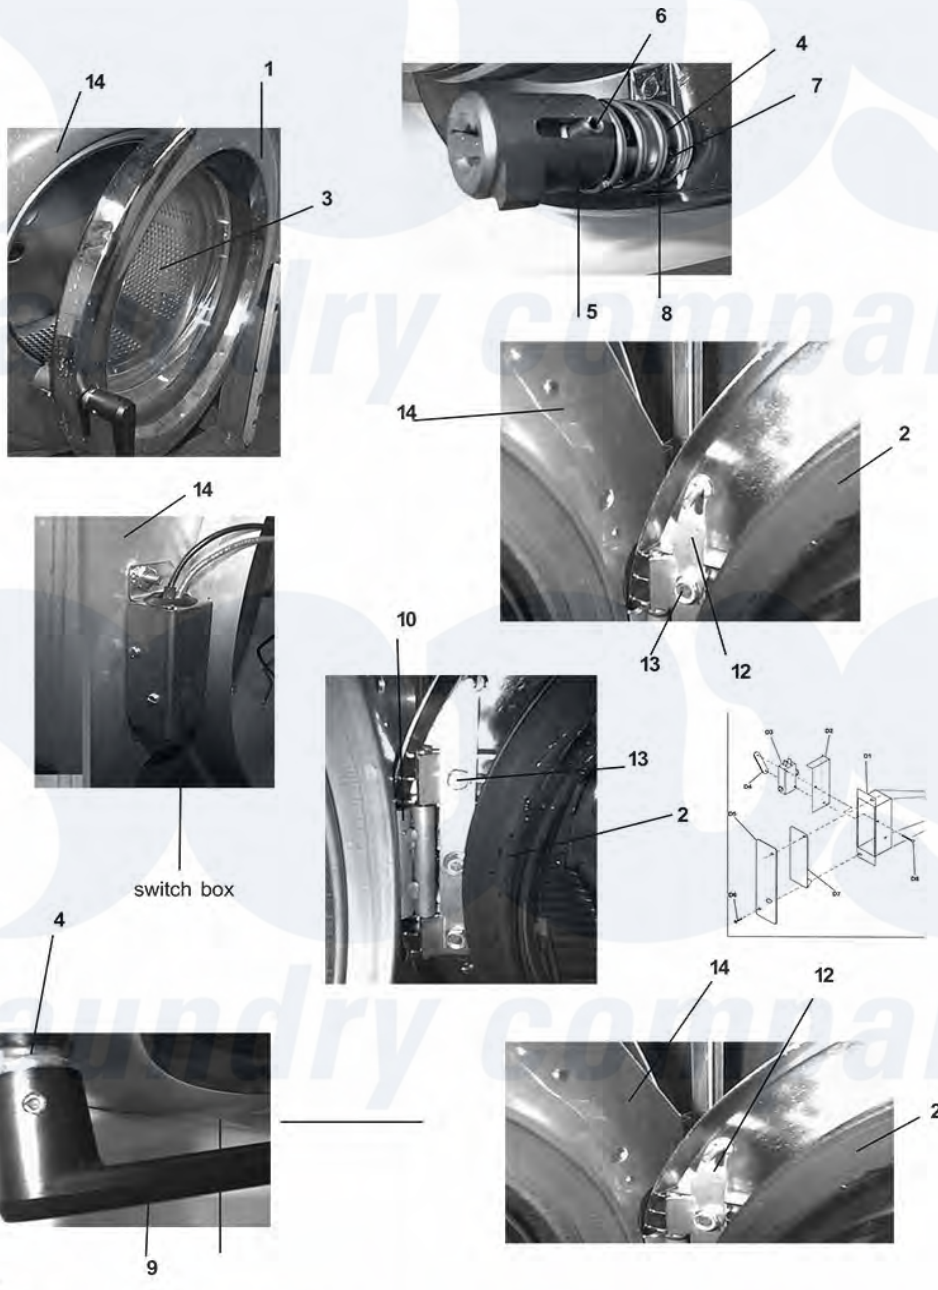

# Dexter WCVD25KCS-12 Loading Door Group 25LB, 40 LB, 55LB

Dexter [Commercial Dexter WCVD25KCS-12 Washer Parts](#) Parts Diagram Loading Door Group 25LB, 40 LB, 55LB  
 Click on the part number to view part

Item	Original Part Number	Replaced By	Status	Part Description
*	9960-274-002	<a href="#">9960-274-002P</a>		Door Assy.
1	<a href="#">9487-265-001</a>			Loading Door, Ring
2	<a href="#">9206-419-001</a>			Gasket, Loading Door
3	<a href="#">9635-016-001</a>			Window, Loading Door
*	9913-134-003	<a href="#">9913-134-003P</a>		Shaft assy.
4	<a href="#">9537-195-002</a>			Shaft, Door Locking
5	9095-040-001	<a href="#">9095-040-002</a>		Cam, Locking
6	<a href="#">9451-181-005</a>			Pin, Groove (1 1/4)
7	<a href="#">9451-181-004</a>			Pin, Dowel
8	<a href="#">9534-360-002</a>			Spring, Lock Cam
9	<a href="#">9244-080-003</a>			Handle, Door