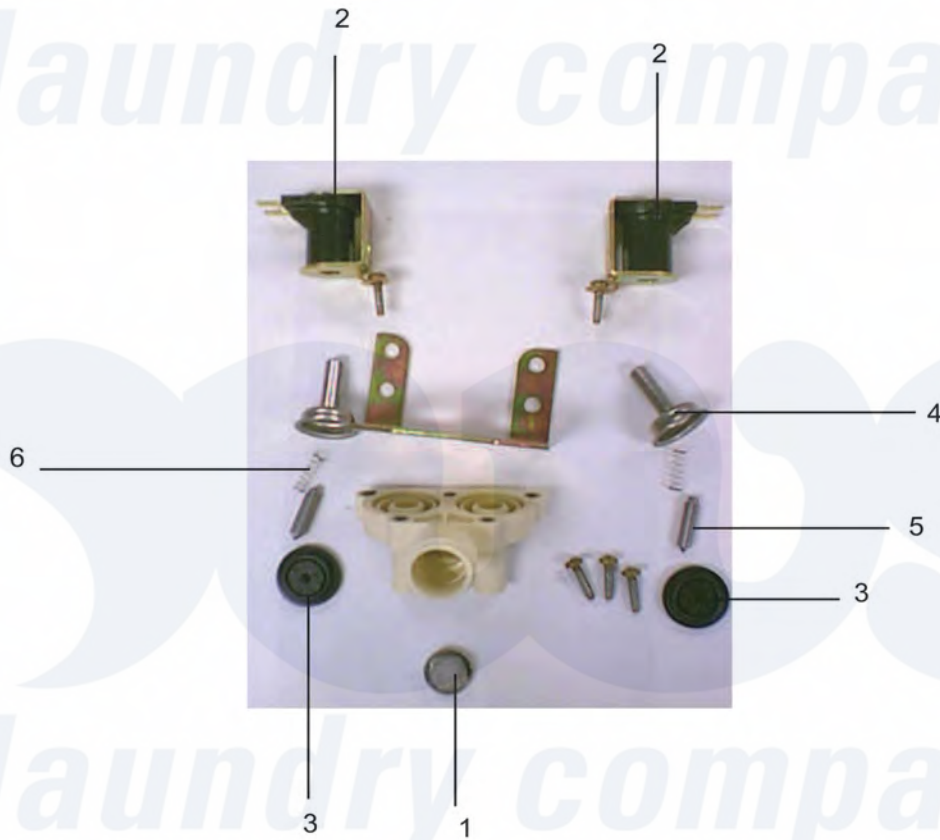

Dexter WCVD25KCS-12 Water inlet Valve Breakdown WCVD-18, WCVD-25, WCVD-40, WCVD-55

Dexter [Commercial Dexter WCVD25KCS-12 Washer Parts](#) Parts Diagram Water inlet Valve Breakdown WCVD-18, WCVD-25, WCVD-40, WCVD-55
 Click on the part number to view part

Item	Original Part Number	Replaced By	Status	Part Description
*	9379-183-003			Valve, Water Inlet (dual outlet) (see Water Inlet Valve Breakdown for individual parts)
1	9555-056-001			Screen, Inlet end of valve
2	9089-017-001			Coil Assy., 120 V
3	9118-049-001			Diaphragm
4	9211-021-002			Guide, Solenoid
5	9015-008-001			Armature
6	9534-298-001			Spring, Armature
*	9545-008-026			Screw, Vault Mtg
"	9379-192-001			Valve Water Inlet (single outlet)

"

[9379-194-001](#)

Valve, Water Inlet (dual outlet)
(see Water Inlet Valve Breakdown
for individual parts)

the laundry company[®]

the laundry company[®]

the laundry company[®]