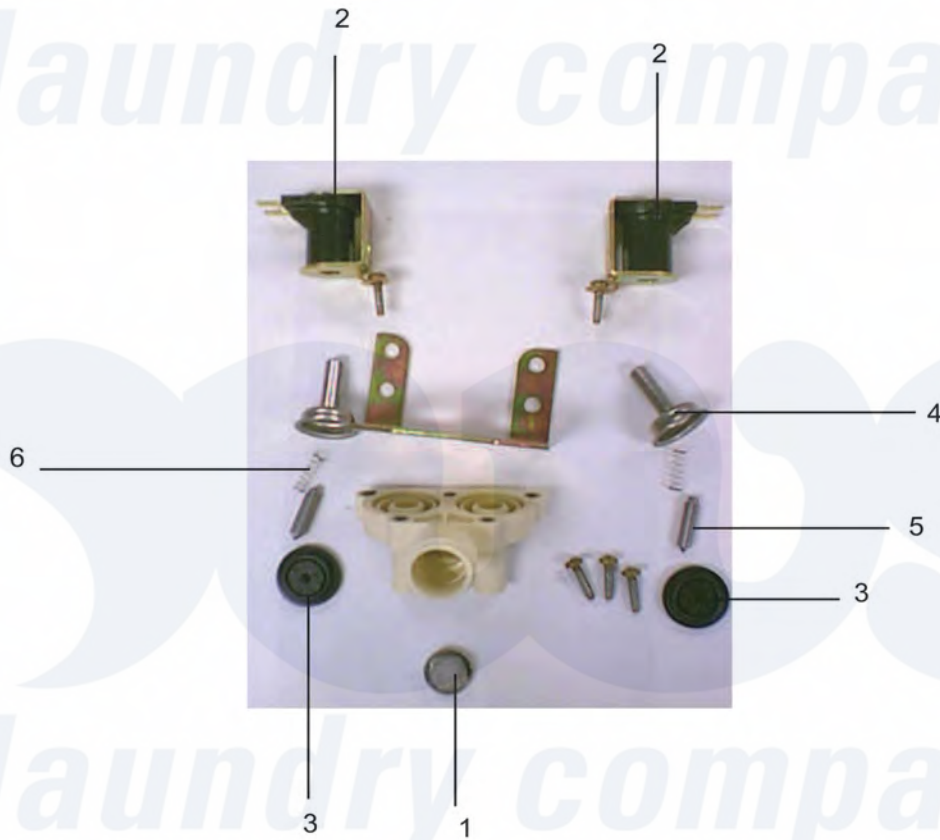

Dexter WCVD40KCS-12 Water inlet Valve Breakdown WCVD-18, WCVD-25, WCVD-40, WCVD-55

Dexter [Commercial Dexter WCVD40KCS-12 Washer Parts](#) Parts Diagram Water inlet Valve Breakdown WCVD-18, WCVD-25, WCVD-40, WCVD-55
 Click on the part number to view part

Item	Original Part Number	Replaced By	Status	Part Description
*	9379-183-003			Valve, Water Inlet (dual outlet) (see Water Inlet Valve Breakdown for individual parts)
1	9555-056-001			Screen, Inlet end of valve
2	9089-017-001			Coil Assy., 120 V
3	9118-049-001			Diaphragm
4	9211-021-002			Guide, Solenoid
5	9015-008-001			Armature
6	9534-298-001			Spring, Armature
*	9545-008-026			Screw, Vault Mtg
"	9379-192-001			Valve Water Inlet (single outlet)

"

[9379-194-001](#)

Valve, Water Inlet (dual outlet)
(see Water Inlet Valve Breakdown
for individual parts)

the laundry company[®]

the laundry company[®]

the laundry company[®]