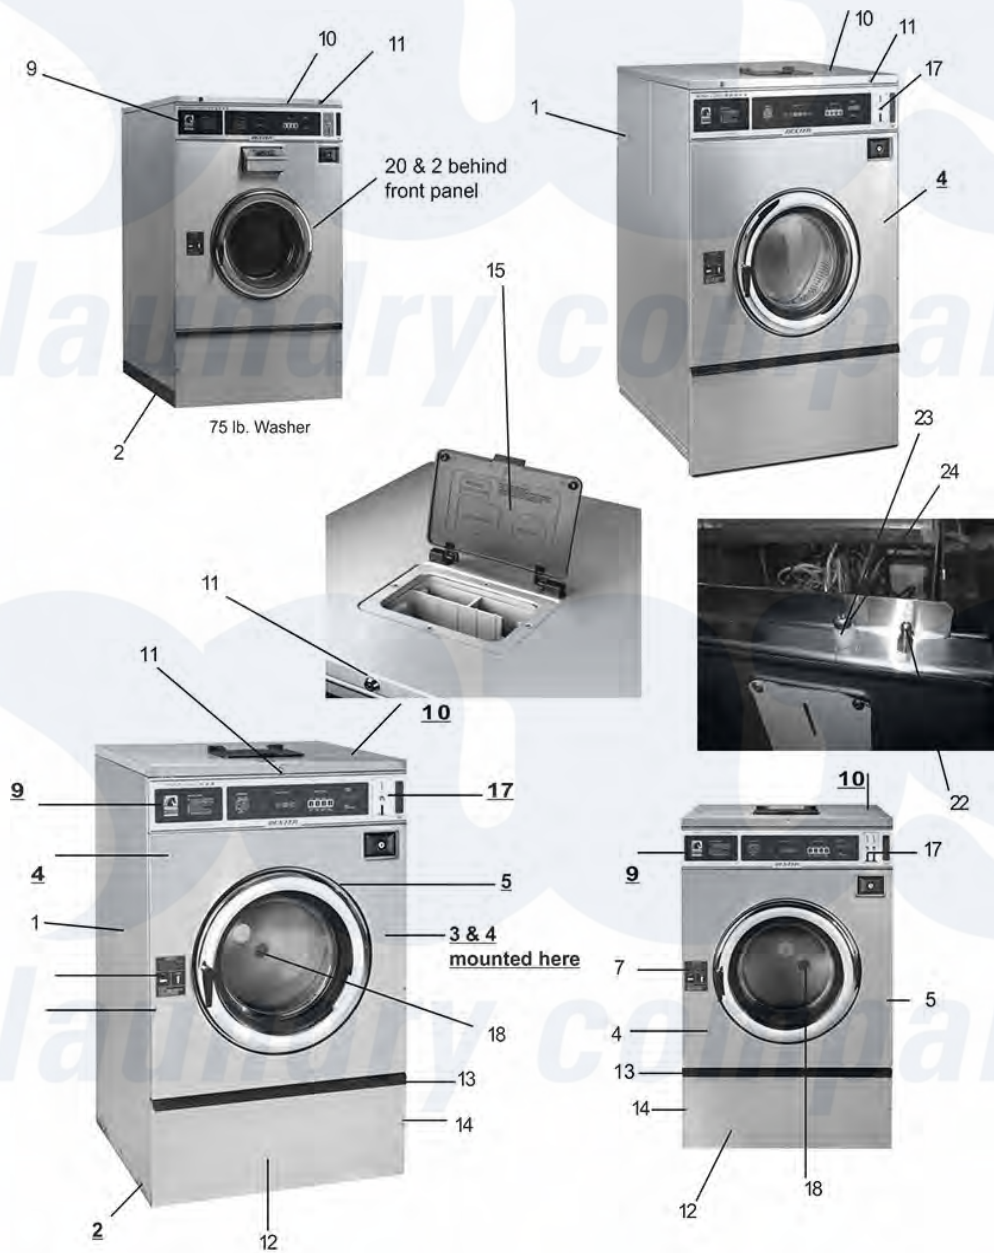

Dexter WCVD55KCS-12 Cabinet And Front Panel Group

79

Dexter Commercial Dexter WCVD55KCS-12 Washer Parts Parts Diagram Cabinet And Front Panel Group
 Click on the part number to view part

Item	Original Part Number	Replaced By	Status	Part Description
1	9454-656-001	9454-829-001		Panel, Side (Left or Right) - stainless
"	9454-672-001			Panel, Side (Left or Right) - stainless
"	9454-635-005	9454-825-001		Panel, Right Side-stainless
"	9454-635-006	9454-825-002		Panel, Left Side - stainless
"	9989-449-001	9454-815-001		Panel, Side (Left or Right) - stainless
"	9454-760-001	9454-814-001		Panel 80#
2	9545-018-013			Screw, (Side Panel to Base)
"	9545-018-013			Screw, (Side Panel to Base)
"	9545-018-018			Screw, (Side Panel to Base)