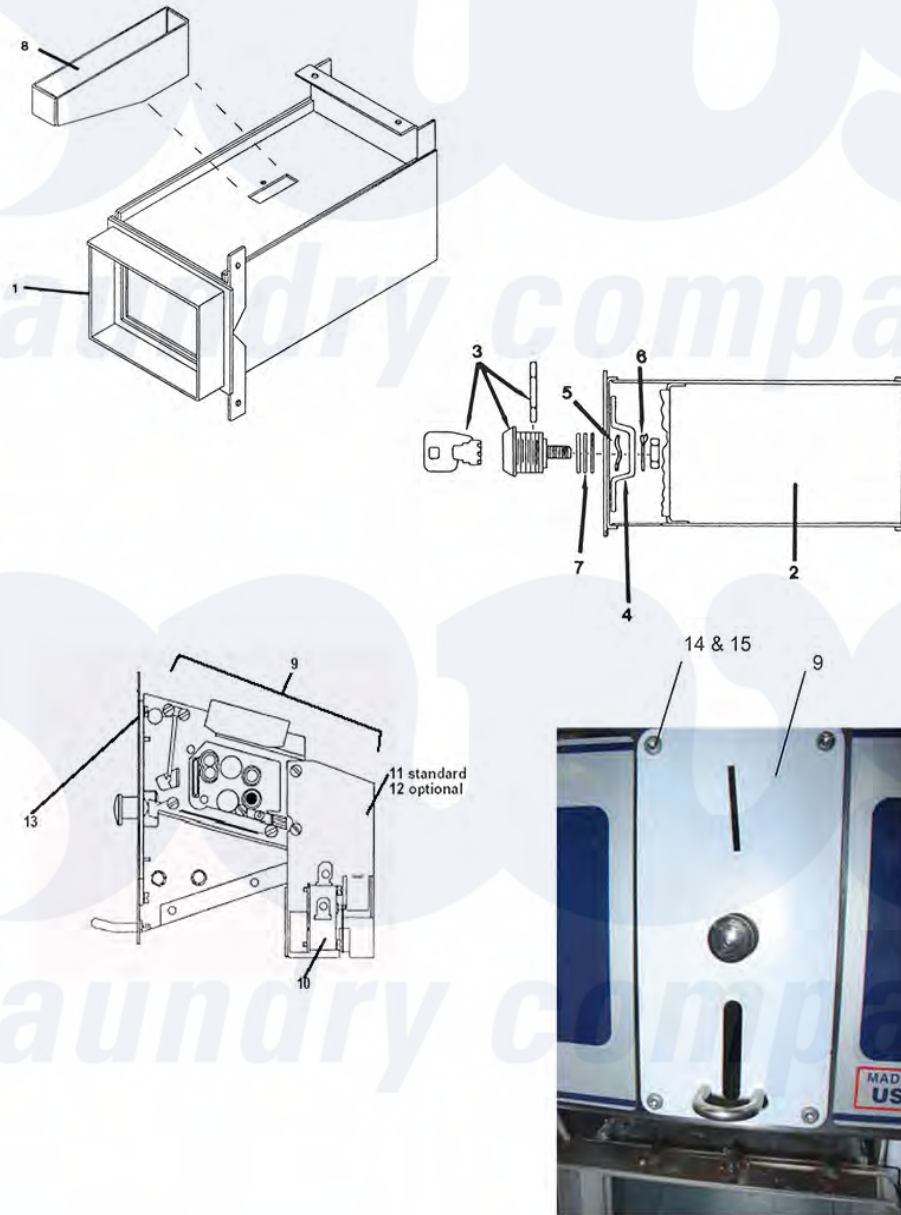

Dexter WCVD55KCS-12 Coin Handling All Models

114

Dexter [Commercial Dexter WCVD55KCS-12 Washer Parts](#) Parts Diagram Coin Handling All Models
 Click on the part number to view part

Item	Original Part Number	Replaced By	Status	Part Description
1	9942-029-001			Vault, Assy WCVD-18
"	9942-030-001			Vault, Assy WCVD-25
"	9942-030-002			Vault, Assy WCVD-40
"	9942-030-003			Vault, Assy WCVD-55
"	9942-030-004			Vault, Assy WCVD-75
*	9545-008-026			Screw, Vault Mtg
"	9545-008-031			Screw
8	9119-028-001			Coin Chute Assy.
"	9119-029-001			Coin Chute Assy.
2	9732-122-001	9807-099-001		Box Assembly Coin Vault ESD W/lock & Key Chrome
3	9349-033-001			Latch, Coin Box

4	8641-569-002		Washer, Wave
5	8641-583-001		Washer, Keeper
6	8641-581-008		Washer, Spacer- Thick
"	8641-581-010		Washer, Spacer- Thin
7	8650-012-003		Lock and Key, Control
*	9545-008-001		Screw 10-32 x 1/4
11	9119-025-002		Acceptor Chute Ass'y w/o penny ejector
*	8640-424-002		Nut
10	9732-126-001		Switch (for coin acceptor with extra actuator)
12	9119-025-001		OPTIONAL Acceptor Chute W/ penny rejector
13	9486-133-001		Button Coin Return Retainer
*	9922-008-001	9922-007-002	Coil
"	9536-079-001		Solenoid coin blocking
"	9534-362-001		Spring coin blocking
"	9545-039-001	Not Available	Screw,Blocking assy mtg,
"	8641-579-001	Not Available	Lockwashers
9	9021-001-001		Acceptor, Coin -,25 (See Coin Handling Group)
	9732-001-001	Not Available	Electronic Acceptor Kit for USA models w/coin blockin
14	9545-020-004		Screw, Acceptor Mtg
15	8640-424-002		Nut