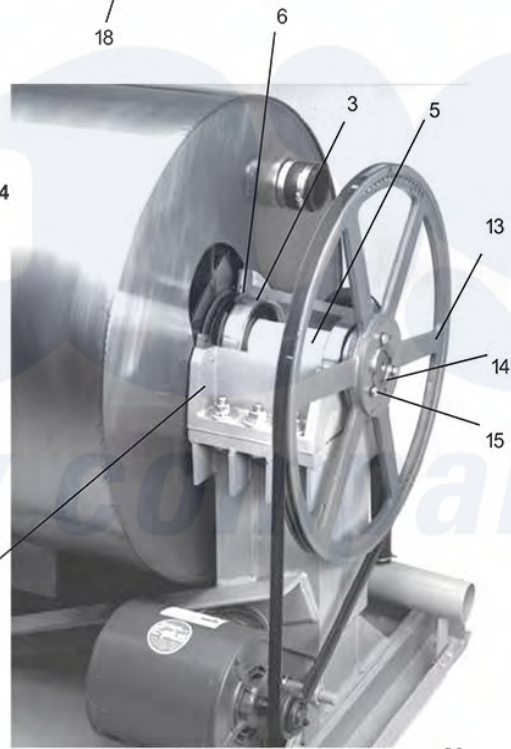

Dexter WCVD55KCS-12 Cylinder, Water Seals & Bearing Housing Group 55LB & 75LB

89

Dexter [Commercial Dexter WCVD55KCS-12 Washer Parts](#) Parts Diagram Cylinder, Water Seals & Bearing Housing Group
55LB & 75LB

[Click on the part number to view part](#)

Item	Original Part Number	Replaced By	Status	Part Description
1	9848-116-001			Cylinder Assy
"	9848-125-001			Cylinder Assy
*	9869-009-001		Not Available	Tub & Cylinder Assembly
"	9869-015-001		Not Available	Tub and Cylinder Assy WCVD-75
"	9803-187-001			Housing, Bearing- Assembly (items #2-#6)
2	9241-181-004			Housing, Bearing
3	9036-159-006			Bearing, Front (LARGE)
4	9036-159-005			Bearing, Front (LARGE)
5	9538-170-001			Spacer, Bearing

6	9487-238-004		Ring, Bearing Retainer
7	9545-057-002		Screw, Bearing Housing, 3/4-10 x 3
"	8641-581-033		Washer, Flat- To Frame
"	8641-582-020		Flat Washer
"	8640-418-003		Nut 3/4-10
8	9532-140-008		Seal, Secondary
9	9532-140-007		Seal, Primary
10	9950-052-001		Ring, Seal Mounting
11	9487-261-004		Tub Back Mating Ring
12	9545-059-004		Screw, 7/16-14 x 1 SS (Tub Back to Bearing Housing)
"	8641-581-034		Washer, Flat 5/8" At Bearing Housing
13	9453-176-005		Pulley, Driven
14	9053-078-002		Bushing Taperlock (Driven & Large)
15	9545-029-011		Screw 3/8-16-2
"	8641-582-003		Lockwasher
16	9241-466-002	Not Available	Hose, Fill 19" WCVD-75
17	8654-117-017	Not Available	Clamp
18	8641-588-001		Washers Spherical 3/4 (Male half)
"	8641-588-002		Washers Spherical 3/4 (Female half)