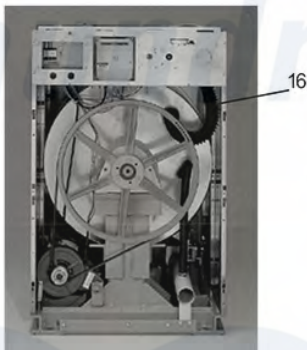

Dexter WCVD55KCS-12 Cylinder, Water Seals & Bearing Housing Group 55LB & 75LB

89

Dexter [Commercial Dexter WCVD55KCS-12 Washer Parts](#) Parts Diagram Cylinder, Water Seals & Bearing Housing Group
55LB & 75LB

[Click on the part number to view part](#)

Item	Original Part Number	Replaced By	Status	Part Description
1	9848-116-001			Cylinder Assy
"	9848-125-001			Cylinder Assy
*	9869-009-001		Not Available	Tub & Cylinder Assembly
"	9869-015-001		Not Available	Tub and Cylinder Assy WCVD-75
"	9803-187-001			Housing, Bearing- Assembly (items #2-#6)
2	9241-181-004			Housing, Bearing
3	9036-159-006			Bearing, Front (LARGE)
4	9036-159-005			Bearing, Front (LARGE)
5	9538-170-001			Spacer, Bearing

6	9487-238-004		Ring, Bearing Retainer
7	9545-057-002		Screw, Bearing Housing, 3/4-10 x 3
"	8641-581-033		Washer, Flat- To Frame
"	8641-582-020		Flat Washer
"	8640-418-003		Nut 3/4-10
8	9532-140-008		Seal, Secondary
9	9532-140-007		Seal, Primary
10	9950-052-001		Ring, Seal Mounting
11	9487-261-004		Tub Back Mating Ring
12	9545-059-004		Screw, 7/16-14 x 1 SS (Tub Back to Bearing Housing)
"	8641-581-034		Washer, Flat 5/8" At Bearing Housing
13	9453-176-005		Pulley, Driven
14	9053-078-002		Bushing Taperlock (Driven & Large)
15	9545-029-011		Screw 3/8-16-2
"	8641-582-003		Lockwasher
16	9241-466-002	Not Available	Hose, Fill 19" WCVD-75
17	8654-117-017	Not Available	Clamp
18	8641-588-001		Washers Spherical 3/4 (Male half)
"	8641-588-002		Washers Spherical 3/4 (Female half)