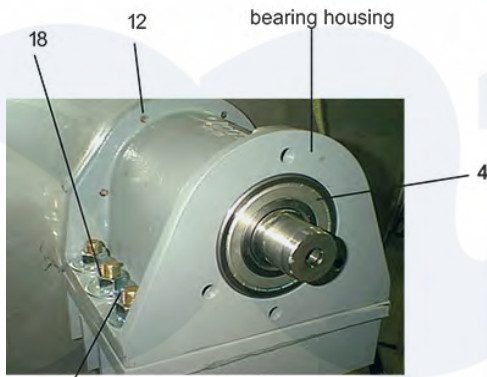

Dexter WCVD55KCS-12 Cylinder, Water Seals & Bearing Housing Group 55LB & 75LB

89

Dexter [Commercial Dexter WCVD55KCS-12 Washer Parts](#) Parts Diagram Cylinder, Water Seals & Bearing Housing Group
55LB & 75LB

[Click on the part number to view part](#)

Item	Original Part Number	Replaced By	Status	Part Description
1	9848-116-001			Cylinder Assy
"	9848-125-001			Cylinder Assy
*	9869-009-001		Not Available	Tub & Cylinder Assembly
"	9869-015-001		Not Available	Tub and Cylinder Assy WCVD-75
"	9803-187-001			Housing, Bearing- Assembly (items #2-#6)
2	9241-181-004			Housing, Bearing
3	9036-159-006			Bearing, Front (LARGE)
4	9036-159-005			Bearing, Front (LARGE)
5	9538-170-001			Spacer, Bearing

6	9487-238-004		Ring, Bearing Retainer
7	9545-057-002		Screw, Bearing Housing, 3/4-10 x 3
"	8641-581-033		Washer, Flat- To Frame
"	8641-582-020		Flat Washer
"	8640-418-003		Nut 3/4-10
8	9532-140-008		Seal, Secondary
9	9532-140-007		Seal, Primary
10	9950-052-001		Ring, Seal Mounting
11	9487-261-004		Tub Back Mating Ring
12	9545-059-004		Screw, 7/16-14 x 1 SS (Tub Back to Bearing Housing)
"	8641-581-034		Washer, Flat 5/8" At Bearing Housing
13	9453-176-005		Pulley, Driven
14	9053-078-002		Bushing Taperlock (Driven & Large)
15	9545-029-011		Screw 3/8-16-2
"	8641-582-003		Lockwasher
16	9241-466-002	Not Available	Hose, Fill 19" WCVD-75
17	8654-117-017	Not Available	Clamp
18	8641-588-001		Washers Spherical 3/4 (Male half)
"	8641-588-002		Washers Spherical 3/4 (Female half)