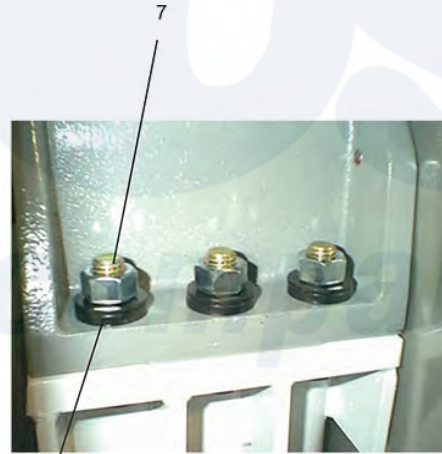

Dexter WCVD55KCS-12 Cylinder, Water Seals & Bearing Housing Group 55LB & 75LB

89

Dexter [Commercial Dexter WCVD55KCS-12 Washer Parts](#) Parts Diagram Cylinder, Water Seals & Bearing Housing Group
55LB & 75LB

[Click on the part number to view part](#)

Item	Original Part Number	Replaced By	Status	Part Description
1	9848-116-001			Cylinder Assy
"	9848-125-001			Cylinder Assy
*	9869-009-001		Not Available	Tub & Cylinder Assembly
"	9869-015-001		Not Available	Tub and Cylinder Assy WCVD-75
"	9803-187-001			Housing, Bearing- Assembly (items #2-#6)
2	9241-181-004			Housing, Bearing
3	9036-159-006			Bearing, Front (LARGE)
4	9036-159-005			Bearing, Front (LARGE)
5	9538-170-001			Spacer, Bearing

6	9487-238-004		Ring, Bearing Retainer
7	9545-057-002		Screw, Bearing Housing, 3/4-10 x 3
"	8641-581-033		Washer, Flat- To Frame
"	8641-582-020		Flat Washer
"	8640-418-003		Nut 3/4-10
8	9532-140-008		Seal, Secondary
9	9532-140-007		Seal, Primary
10	9950-052-001		Ring, Seal Mounting
11	9487-261-004		Tub Back Mating Ring
12	9545-059-004		Screw, 7/16-14 x 1 SS (Tub Back to Bearing Housing)
"	8641-581-034		Washer, Flat 5/8" At Bearing Housing
13	9453-176-005		Pulley, Driven
14	9053-078-002		Bushing Taperlock (Driven & Large)
15	9545-029-011		Screw 3/8-16-2
"	8641-582-003		Lockwasher
16	9241-466-002	Not Available	Hose, Fill 19" WCVD-75
17	8654-117-017	Not Available	Clamp
18	8641-588-001		Washers Spherical 3/4 (Male half)
"	8641-588-002		Washers Spherical 3/4 (Female half)