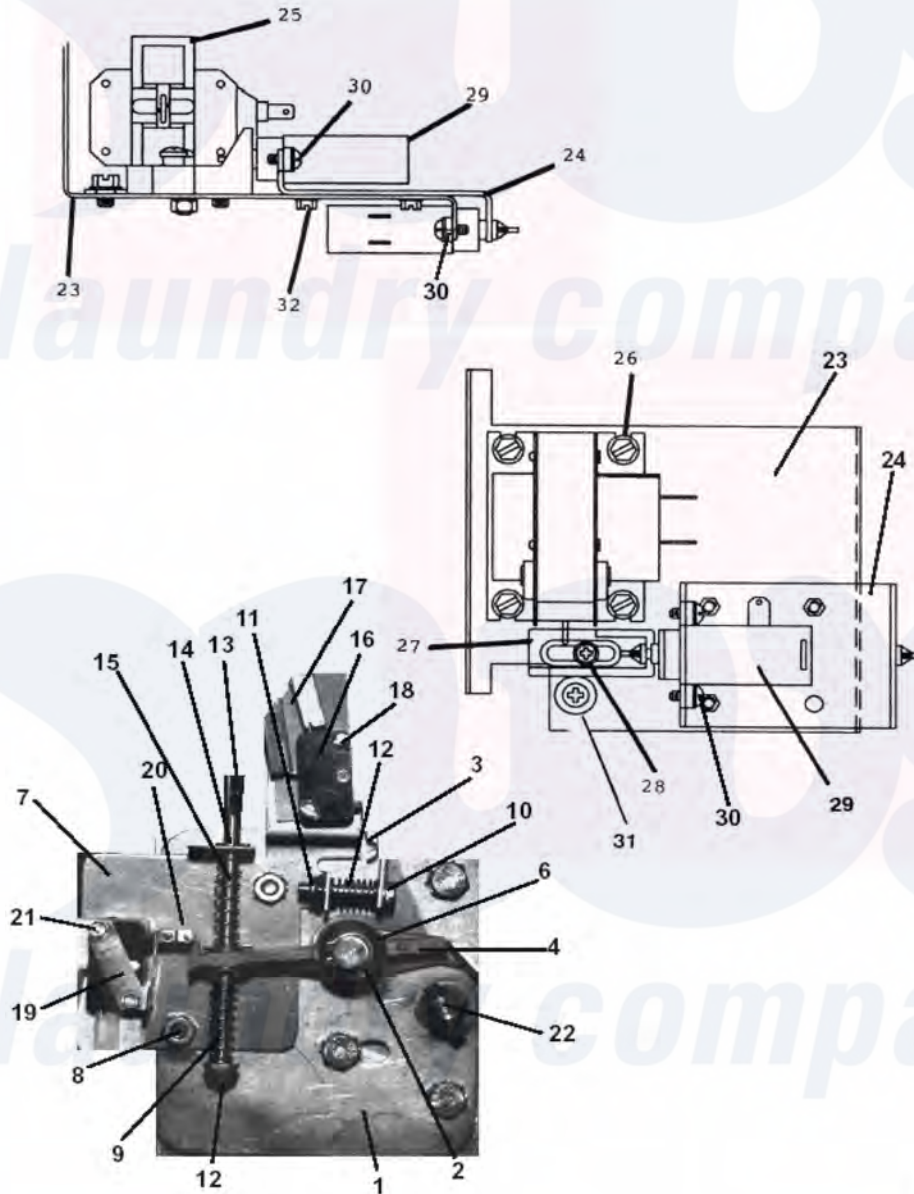

Dexter WCVD55KCS-12 Door Lock Groups All Models

7

91

Dexter [Commercial Dexter WCVD55KCS-12 Washer Parts](#) Parts Diagram Door Lock Groups All Models
 Click on the part number to view part

Item	Original Part Number	Replaced By	Status	Part Description
*	9885-023-001	9885-024-001		Lock Assy, Complete (#1-22)(includes #1 thru #22)
1	9982-284-001			Plate Assy, Door Lock
2	8641-581-030			Washer, Flat
3	9008-005-001			Actuator, Latching Switch
4	9450-002-002			Pawl, Locking
5	8641-569-003			Washer, Spring
6	9487-200-004			Ring, Retaining
7	9029-035-001		Not Available	Bracket, Switch
8	8640-413-002			Nut, Hinge to Door
9	9534-364-002			Spring, Actuating
10	9545-012-020			Screw, Hx. 10-32 x 1 0

11	8640-413-004		Nut, Elastic Stop
12	9534-364-001		Spring, Return
13	9451-193-001		Pin, Guide
14	9487-200-005		Ring, Retaining
15	8641-581-031		Washer
16	9539-461-008		Switch, Latching Sensing
17	9550-169-003		Shield, Switch
18	9545-020-001		Screw, Switch Mtg
"	8640-401-001		Nut, Special Twin
19	9539-461-007		Switch-Micro
20	9008-006-002		Actuator, Switch
21	9545-020-003		Screw 4-40 x 1 1/8"
"	8640-401-001		Nut, Special Twin
22	9451-181-004		Pin, Dowel
*	9552-037-001		Shim, Door Lock, Thin
"	9552-037-002	Not Available	Shim, Door Lock, Thick AR AR
"	9545-018-004	Not Available	Screw, Lock mtg 1/4" x 3/4"
"	8641-582-007		Lockwasher 1/4
"	9922-011-001	9922-011-001P	Solenoid Assy.
23	9029-073-001		Bracket, (Door Locking Solenoid)
24	9985-169-001		Bracket Assy, Solenoid Slide
25	9536-074-001		Solenoid 120V 60 hz
26	9545-008-001		Screw 10-32 x 1/4
27	9540-033-002	9540-036-001	Stop, Door Lock Solenoid
28	9545-061-001		Screw, Shoulder
"	8640-411-003		Nut, Switch Locking
29	9586-001-001		Thermoactuator 120 V
30	9545-031-011		Screw #6 x 5/16"
31	9538-157-004		Spacer, Plastic
"	9538-166-004		Spacer, Metal
"	9545-010-001		Screw, Cross Recessed
"	8640-412-005		NUT-HEXKEPS,#8-32
32	8640-411-003		Nut, Switch Locking
*	8640-412-005		NUT-HEXKEPS,#8-32
"	9497-225-006		Rod, Pull