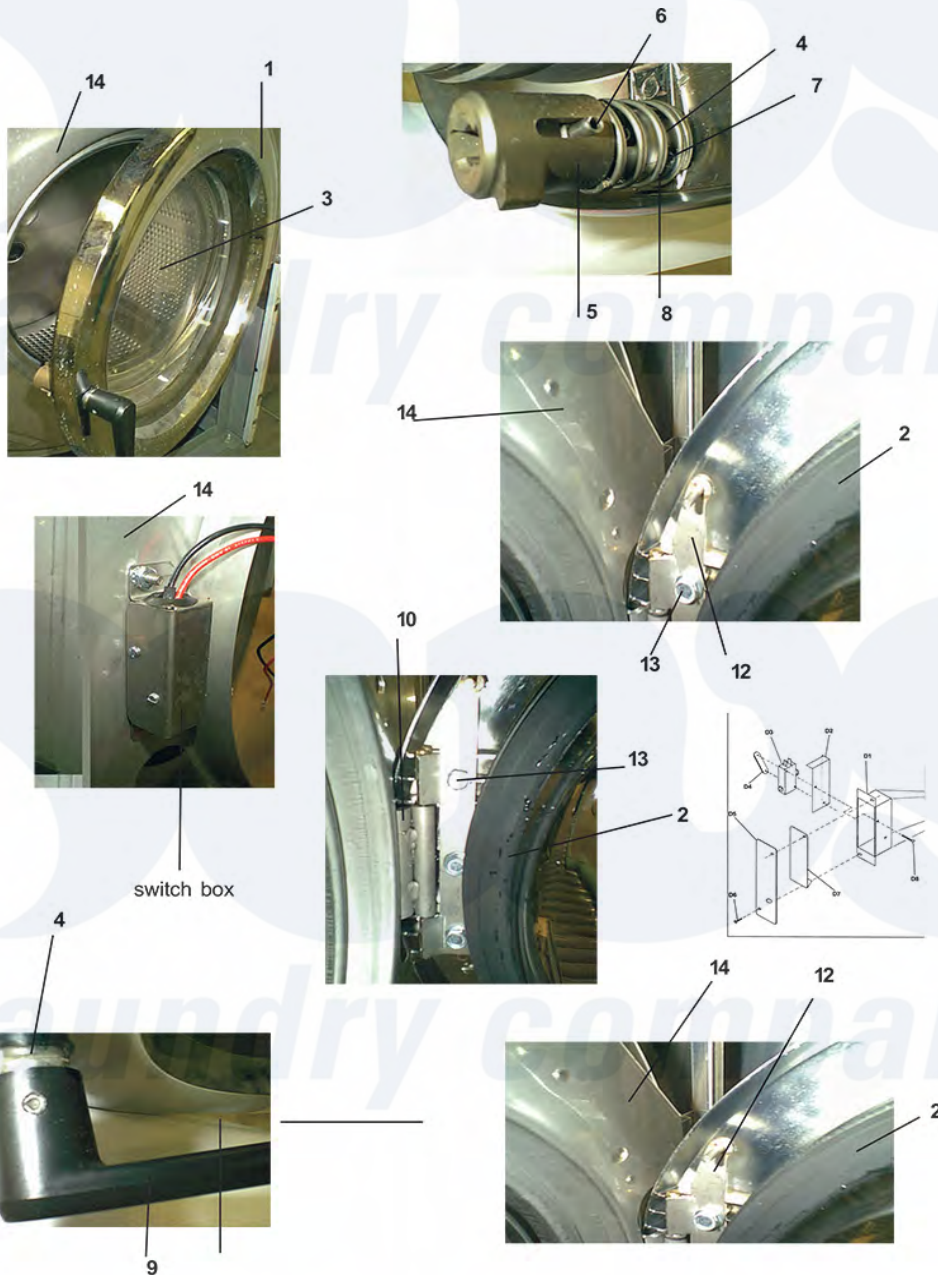

Dexter WCVD55KCS-12 Loading Door Group 25LB, 40 LB, 55LB

92

Dexter [Commercial Dexter WCVD55KCS-12 Washer Parts](#) Parts Diagram Loading Door Group 25LB, 40 LB, 55LB
 Click on the part number to view part

Item	Original Part Number	Replaced By	Status	Part Description
*	9960-274-002	9960-274-002P		Door Assy.
1	9487-265-001			Loading Door, Ring
2	9206-419-001			Gasket, Loading Door
3	9635-016-001			Window, Loading Door
*	9913-134-003	9913-134-003P		Shaft assy.
4	9537-195-002			Shaft, Door Locking
5	9095-040-001	9095-040-002		Cam, Locking
6	9451-181-005			Pin, Groove (1 1/4)
7	9451-181-004			Pin, Dowel
8	9534-360-002			Spring, Lock Cam
9	9244-080-003			Handle, Door

*	9451-181-006		Pin, Door Handle (groove)
10	9955-029-002		Door Hinge Assembly Mounts to Tub Front
*	9545-014-009		Screw, Hinge Mtg 5/16" x 3/4"
"	8641-582-009		Lockwasher, Circuit Board
"	9552-036-001		Shim, Loading Door Hinge, Thin
"	9552-036-002	Not Available	Shim, Loading Door Hinge, Thick AR AR
11	9451-184-004	9781-001-001	Loading Door Hinge Pin
*	8649-031-000		Ring, Retaining (snap ring ext)
12	9079-122-002	9079-122-003	Loading Door Hinge Clamp (No Hinge Switch Pin) (NEW Style)
13	9545-056-001		Screw, Loading Door Mtg (5/16" TF)
14	9950-060-001		Masking Assembly
*	9059-063-002	9059-063-002P	Edge protector
"	8640-413-002		Nut, Hinge to Door
"	9627-791-003		Wiring Harness doorlock safety switch
"	9801-089-001		Switch Assembly Complete Door Closure
D1	9041-087-001	Not Available	Switch Box
**	9053-067-003		Bushing Insulating
D3	9539-461-007		Switch-Micro
D2	9550-159-001		Shield, Door Switch
D4	8640-401-001		Nut, Special Twin
D8	9545-020-001		Screw, Switch Mtg
D7	9008-004-001		Actuator, Switch- Lower