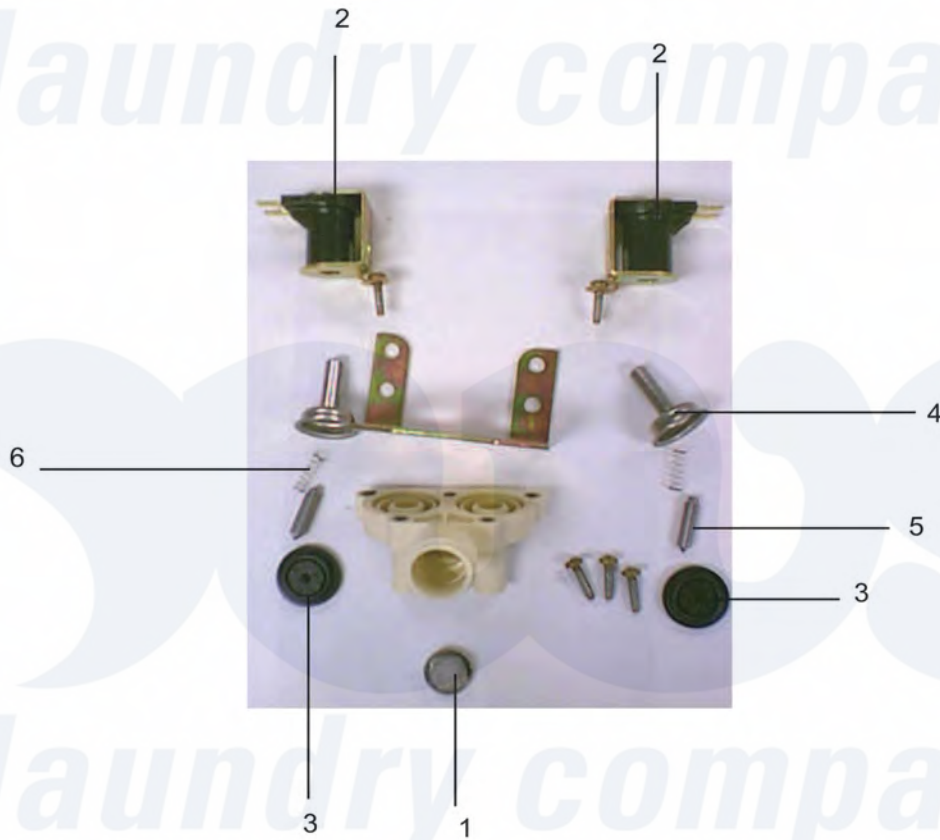

Dexter WCVD55KCS-12 Water inlet Valve Breakdown WCVD-18, WCVD-25, WCVD-40, WCVD-55

Dexter [Commercial Dexter WCVD55KCS-12 Washer Parts](#) Parts Diagram Water inlet Valve Breakdown WCVD-18, WCVD-25, WCVD-40, WCVD-55
 Click on the part number to view part

Item	Original Part Number	Replaced By	Status	Part Description
*	9379-183-003			Valve, Water Inlet (dual outlet) (see Water Inlet Valve Breakdown for individual parts)
1	9555-056-001			Screen, Inlet end of valve
2	9089-017-001			Coil Assy., 120 V
3	9118-049-001			Diaphragm
4	9211-021-002			Guide, Solenoid
5	9015-008-001			Armature
6	9534-298-001			Spring, Armature
*	9545-008-026			Screw, Vault Mtg
"	9379-192-001			Valve Water Inlet (single outlet)

"

[9379-194-001](#)

Valve, Water Inlet (dual outlet)
(see Water Inlet Valve Breakdown
for individual parts)

the laundry company[®]

the laundry company[®]

the laundry company[®]