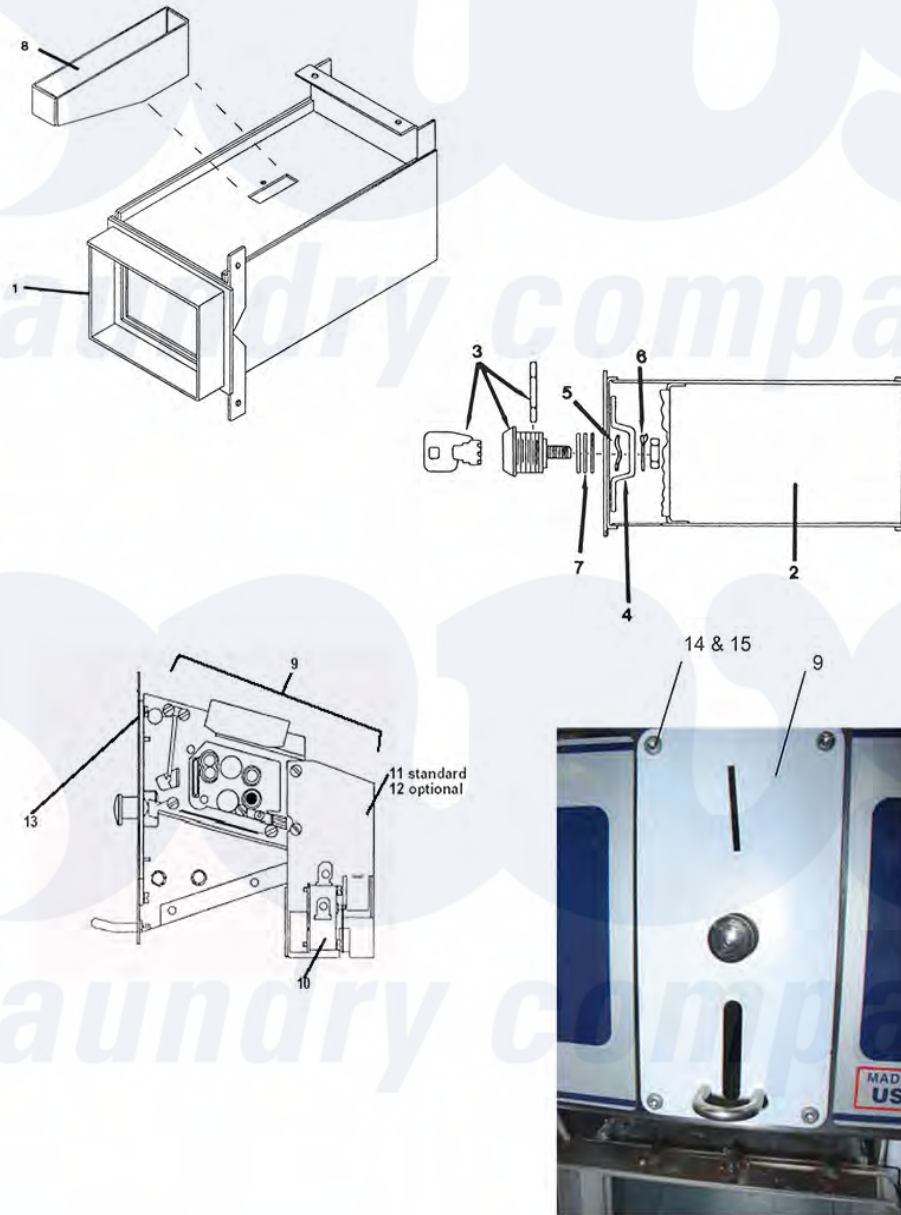

Dexter WCVD75KCS-12 Coin Handling All Models

114

Dexter [Commercial Dexter WCVD75KCS-12 Washer Parts](#) Parts Diagram Coin Handling All Models
 Click on the part number to view part

Item	Original Part Number	Replaced By	Status	Part Description
1	9942-029-001			Vault, Assy WCVD-18
"	9942-030-001			Vault, Assy WCVD-25
"	9942-030-002			Vault, Assy WCVD-40
"	9942-030-003			Vault, Assy WCVD-55
"	9942-030-004			Vault, Assy WCVD-75
*	9545-008-026			Screw, Vault Mtg
"	9545-008-031			Screw
8	9119-028-001			Coin Chute Assy.
"	9119-029-001			Coin Chute Assy.
2	9732-122-001	9807-099-001		Box Assembly Coin Vault ESD W/lock & Key Chrome
3	9349-033-001			Latch, Coin Box

4	8641-569-002		Washer, Wave
5	8641-583-001		Washer, Keeper
6	8641-581-008		Washer, Spacer- Thick
"	8641-581-010		Washer, Spacer- Thin
7	8650-012-003		Lock and Key, Control
*	9545-008-001		Screw 10-32 x 1/4
11	9119-025-002		Acceptor Chute Ass'y w/o penny ejector
*	8640-424-002		Nut
10	9732-126-001		Switch (for coin acceptor with extra actuator)
12	9119-025-001		OPTIONAL Acceptor Chute W/ penny rejector
13	9486-133-001		Button Coin Return Retainer
*	9922-008-001	9922-007-002	Coil
"	9536-079-001		Solenoid coin blocking
"	9534-362-001		Spring coin blocking
"	9545-039-001	Not Available	Screw,Blocking assy mtg,
"	8641-579-001	Not Available	Lockwashers
9	9021-001-001		Acceptor, Coin -,25 (See Coin Handling Group)
	9732-001-001	Not Available	Electronic Acceptor Kit for USA models w/coin blockin
14	9545-020-004		Screw, Acceptor Mtg
15	8640-424-002		Nut