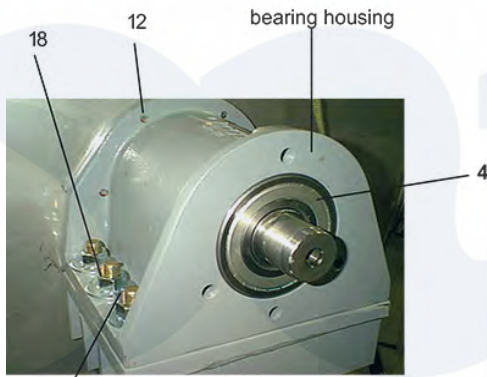

Dexter WCVD75KCS-12 Cylinder, Water Seals & Bearing Housing Group 55LB & 75LB

89

Dexter [Commercial Dexter WCVD75KCS-12 Washer Parts](#) Parts Diagram Cylinder, Water Seals & Bearing Housing Group
55LB & 75LB

[Click on the part number to view part](#)

Item	Original Part Number	Replaced By	Status	Part Description
1	9848-116-001			Cylinder Assy
"	9848-125-001			Cylinder Assy
*	9869-009-001		Not Available	Tub & Cylinder Assembly
"	9869-015-001		Not Available	Tub and Cylinder Assy WCVD-75
"	9803-187-001			Housing, Bearing- Assembly (items #2-#6)
2	9241-181-004			Housing, Bearing
3	9036-159-006			Bearing, Front (LARGE)
4	9036-159-005			Bearing, Front (LARGE)
5	9538-170-001			Spacer, Bearing

6	9487-238-004		Ring, Bearing Retainer
7	9545-057-002		Screw, Bearing Housing, 3/4-10 x 3
"	8641-581-033		Washer, Flat- To Frame
"	8641-582-020		Flat Washer
"	8640-418-003		Nut 3/4-10
8	9532-140-008		Seal, Secondary
9	9532-140-007		Seal, Primary
10	9950-052-001		Ring, Seal Mounting
11	9487-261-004		Tub Back Mating Ring
12	9545-059-004		Screw, 7/16-14 x 1 SS (Tub Back to Bearing Housing)
"	8641-581-034		Washer, Flat 5/8" At Bearing Housing
13	9453-176-005		Pulley, Driven
14	9053-078-002		Bushing Taperlock (Driven & Large)
15	9545-029-011		Screw 3/8-16-2
"	8641-582-003		Lockwasher
16	9241-466-002	Not Available	Hose, Fill 19" WCVD-75
17	8654-117-017	Not Available	Clamp
18	8641-588-001		Washers Spherical 3/4 (Male half)
"	8641-588-002		Washers Spherical 3/4 (Female half)