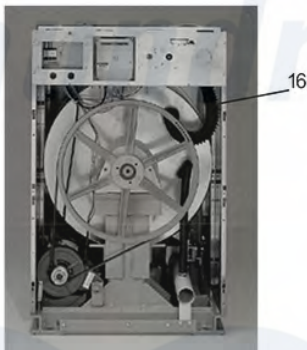

Dexter WCVD75KCS-12 Cylinder, Water Seals & Bearing Housing Group 55LB & 75LB

89

Dexter [Commercial Dexter WCVD75KCS-12 Washer Parts](#) Parts Diagram Cylinder, Water Seals & Bearing Housing Group
55LB & 75LB

[Click on the part number to view part](#)

Item	Original Part Number	Replaced By	Status	Part Description
1	9848-116-001			Cylinder Assy
"	9848-125-001			Cylinder Assy
*	9869-009-001		Not Available	Tub & Cylinder Assembly
"	9869-015-001		Not Available	Tub and Cylinder Assy WCVD-75
"	9803-187-001			Housing, Bearing- Assembly (items #2-#6)
2	9241-181-004			Housing, Bearing
3	9036-159-006			Bearing, Front (LARGE)
4	9036-159-005			Bearing, Front (LARGE)
5	9538-170-001			Spacer, Bearing

6	9487-238-004		Ring, Bearing Retainer
7	9545-057-002		Screw, Bearing Housing, 3/4-10 x 3
"	8641-581-033		Washer, Flat- To Frame
"	8641-582-020		Flat Washer
"	8640-418-003		Nut 3/4-10
8	9532-140-008		Seal, Secondary
9	9532-140-007		Seal, Primary
10	9950-052-001		Ring, Seal Mounting
11	9487-261-004		Tub Back Mating Ring
12	9545-059-004		Screw, 7/16-14 x 1 SS (Tub Back to Bearing Housing)
"	8641-581-034		Washer, Flat 5/8" At Bearing Housing
13	9453-176-005		Pulley, Driven
14	9053-078-002		Bushing Taperlock (Driven & Large)
15	9545-029-011		Screw 3/8-16-2
"	8641-582-003		Lockwasher
16	9241-466-002	Not Available	Hose, Fill 19" WCVD-75
17	8654-117-017	Not Available	Clamp
18	8641-588-001		Washers Spherical 3/4 (Male half)
"	8641-588-002		Washers Spherical 3/4 (Female half)