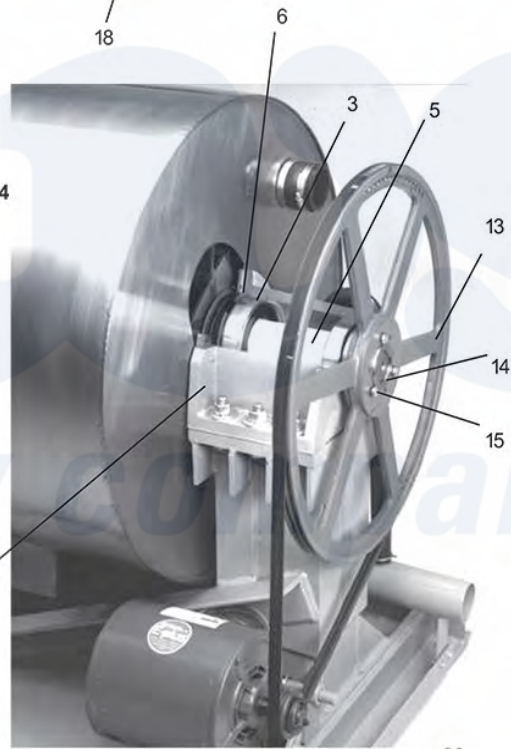

Dexter WCVD75KCS-12 Cylinder, Water Seals & Bearing Housing Group 55LB & 75LB

89

Dexter [Commercial Dexter WCVD75KCS-12 Washer Parts](#) Parts Diagram Cylinder, Water Seals & Bearing Housing Group
55LB & 75LB

[Click on the part number to view part](#)

Item	Original Part Number	Replaced By	Status	Part Description
1	9848-116-001			Cylinder Assy
"	9848-125-001			Cylinder Assy
*	9869-009-001		Not Available	Tub & Cylinder Assembly
"	9869-015-001		Not Available	Tub and Cylinder Assy WCVD-75
"	9803-187-001			Housing, Bearing- Assembly (items #2-#6)
2	9241-181-004			Housing, Bearing
3	9036-159-006			Bearing, Front (LARGE)
4	9036-159-005			Bearing, Front (LARGE)
5	9538-170-001			Spacer, Bearing

6	9487-238-004		Ring, Bearing Retainer
7	9545-057-002		Screw, Bearing Housing, 3/4-10 x 3
"	8641-581-033		Washer, Flat- To Frame
"	8641-582-020		Flat Washer
"	8640-418-003		Nut 3/4-10
8	9532-140-008		Seal, Secondary
9	9532-140-007		Seal, Primary
10	9950-052-001		Ring, Seal Mounting
11	9487-261-004		Tub Back Mating Ring
12	9545-059-004		Screw, 7/16-14 x 1 SS (Tub Back to Bearing Housing)
"	8641-581-034		Washer, Flat 5/8" At Bearing Housing
13	9453-176-005		Pulley, Driven
14	9053-078-002		Bushing Taperlock (Driven & Large)
15	9545-029-011		Screw 3/8-16-2
"	8641-582-003		Lockwasher
16	9241-466-002	Not Available	Hose, Fill 19" WCVD-75
17	8654-117-017	Not Available	Clamp
18	8641-588-001		Washers Spherical 3/4 (Male half)
"	8641-588-002		Washers Spherical 3/4 (Female half)