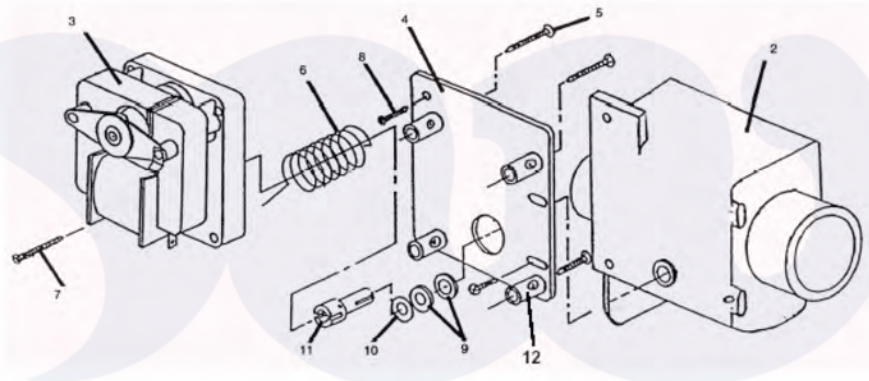

Dexter WCVD75KCS-12 Drain Valve Group 25LB, 40LB, 55LB, 75LB

[Dexter Commercial Dexter WCVD75KCS-12 Washer Parts](#) Parts Diagram Drain Valve Group 25LB, 40LB, 55LB, 75LB
 Click on the part number to view part

Item	Original Part Number	Replaced By	Status	Part Description
*	9379-187-001		Not Available	Valve Drain before Serial # 482181
2	9064-070-001			Body, Valve (w/ball)
3	9914-137-001	9914-137-011		Motor & Gear Train (complete)
4	9452-538-001			Plate, Motor Mtg
5	8639-994-001			Screw
6	9534-339-001			Spring, Drive
7	9545-054-001			Screw
8	9545-054-002		Not Available	Screw
9	9532-134-001			Seal, V Packer
10	8641-584-001			Washer
11	9451-196-001			Pin, Main Drive