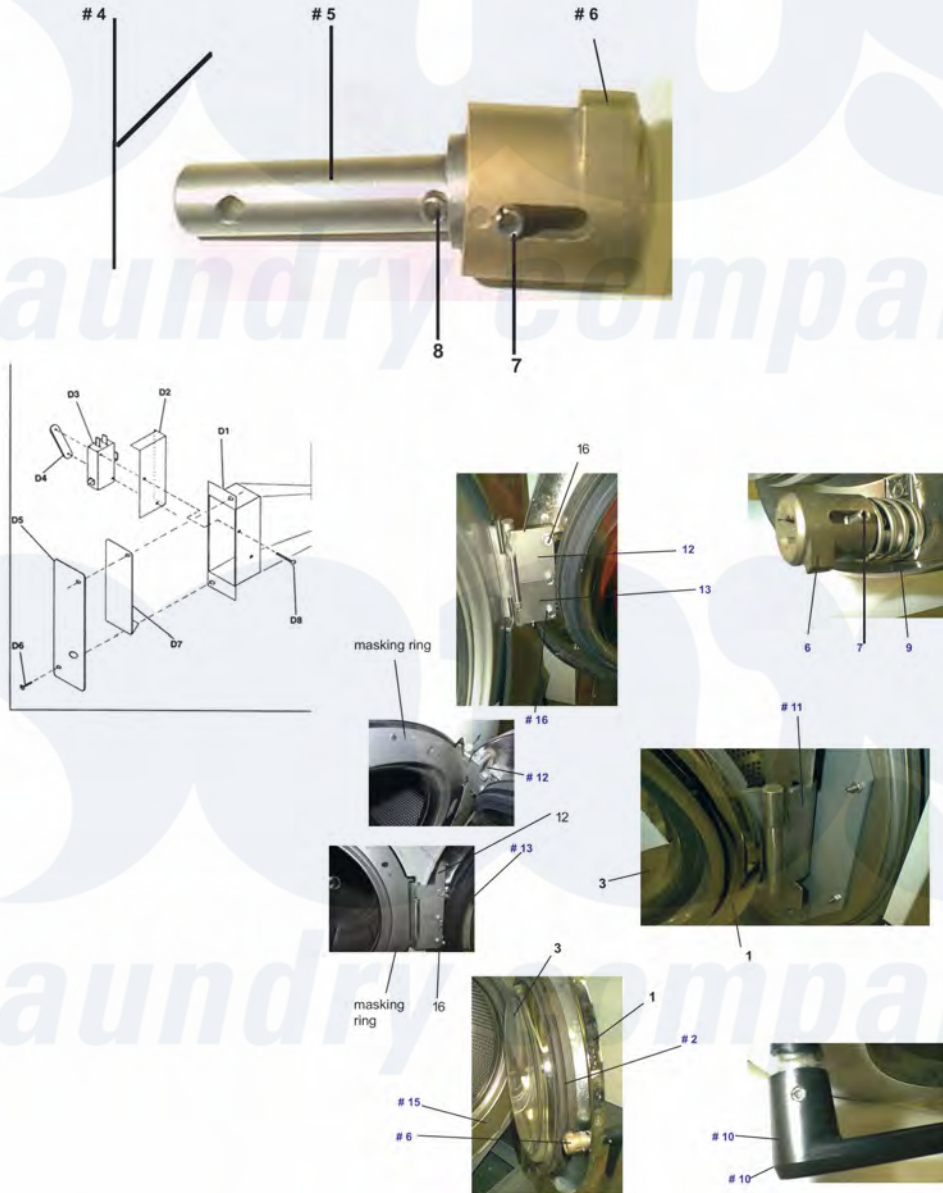

Dexter WCVD75KCS-12 Loading Door Group 75LB

Dexter [Commercial Dexter WCVD75KCS-12 Washer Parts](#) Parts Diagram Loading Door Group 75LB
 Click on the part number to view part

95

Item	Original Part Number	Replaced By	Status	Part Description
*	9960-274-004	9960-274-004P		Door Assy. 180
1	9487-265-002			Loading Door, Ring
2	9206-419-001			Gasket, Loading Door
3	9635-016-001			Window, Loading Door
4	9913-134-003	9913-134-003P		Shaft assy.
5	9537-195-002			Shaft, Door Locking
6	9095-040-001	9095-040-002		Cam, Locking
7	9451-181-005			Pin, Groove (1 1/4)
8	9451-181-005			Pin, Groove (1 1/4)
9	9534-360-002			Spring, Lock Cam
10	9244-080-003			Handle, Door

17	9451-181-006		Pin, Door Handle (groove)
11	9955-030-001		Door Hinge Assy (mounts to Tub Front)
*	9545-014-009		Screw, Hinge Mtg 5/16" x 3/4"
"	8641-582-009		Lockwasher, Circuit Board
"	9552-036-001		Shim, Loading Door Hinge, Thin
"	9552-036-002	Not Available	Shim, Loading Door Hinge, Thick AR AR
12	9845-005-003		Top, Loading Door Leaf Hinge.with pin
13	9845-005-002		Bottom, Loading Door Leaf Hinge
16	9545-056-002		Screw, Loading Door Mtg.
15	9950-060-002	Not Available	Masking Assembly
*	8640-413-002		Nut, Hinge to Door
"	9059-063-002	9059-063-002P	Edge protector
"	9801-089-001		Switch Assembly Complete Door Closure
D1	9041-087-001	Not Available	Switch Box
*	9053-067-003		Bushing Insulating
D3	9539-461-007		Switch-Micro
D2	9550-159-001		Shield, Door Switch
D4	8640-401-001		Nut, Special Twin
D8	9545-020-001		Screw, Switch Mtg
D7	9008-004-001		Actuator, Switch- Lower