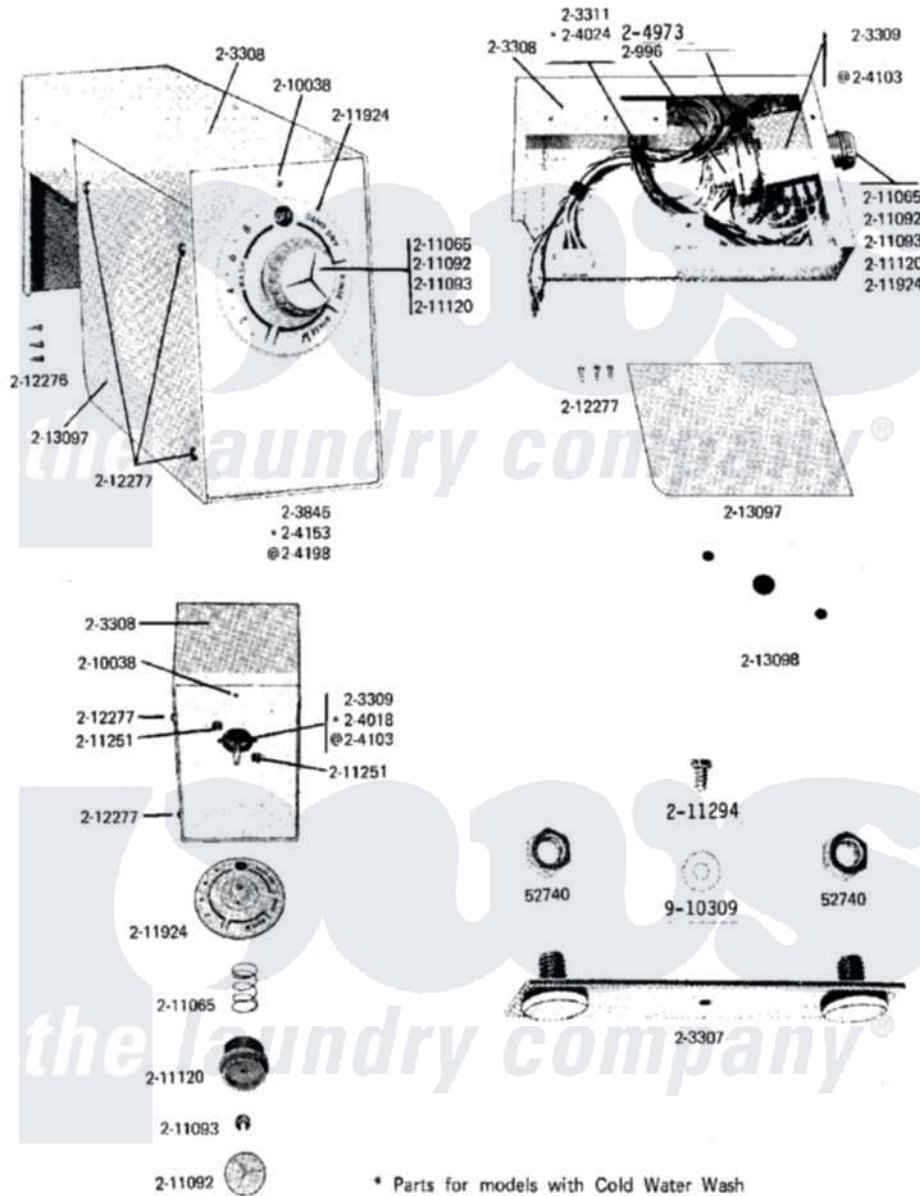

# Maytag A15CA 02 - CA CONTROL CENTER

\* Parts for models with Cold Water Wash  
 @ Parts for models with Unbalance Lid Switch Mechanism

[Maytag Commercial Maytag A15CA Washer Parts Parts Diagram 02 - CA CONTROL CENTER](#)  
 Click on the part number to view part

Item	Original Part Number	Replaced By	Status	Part Description
001	<a href="#">Y052740</a>	<a href="#">62739</a>		Nut, Lock
002	NLA		Not Available	TIMER MOTOR, A
003	NLA		Not Available	MTG. STRAP---NA
004	NLA		Not Available	OUTER CASE (WHT)
005	<a href="#">203309</a>			Timer
006	NLA		Not Available	WIRE HARNESS (CA)
007	NLA		Not Available	HARNESS, COMMERCIAL BOX
008	NLA		Not Available	TIMER
009	NLA		Not Available	CONTROL CENTER W/GASKET
010	<a href="#">204973</a>			Motor, Timer
011	NLA		Not Available	BUTTON MARKER
012	<a href="#">211065</a>			Spring, Index Wheel
013	NLA		Not Available	CAP, KNOB
014	211093		Not Available	RETAINER
015	<a href="#">211120</a>			Knob, Timer

016	<a href="#">211251</a>			Screw, Transformer
017	<a href="#">211294</a>	<a href="#">90767</a>		Screw, 8A X 3/8 HeX Washer Head Tapping
018	NLA		Not Available	TIMER DIAL
019	212276	<a href="#">W10116760</a>		Screw
020	<a href="#">212277</a>			Screw, No.8 X 1/2 Inch
021	NLA		Not Available	ACCESS DOOR, TIMER
022	NLA		Not Available	GASKET UNDER CONTROL CENTER
023	NLA		Not Available	INSTRUCTION DECAL
024	<a href="#">910309</a>			Washer, Mounting Strap