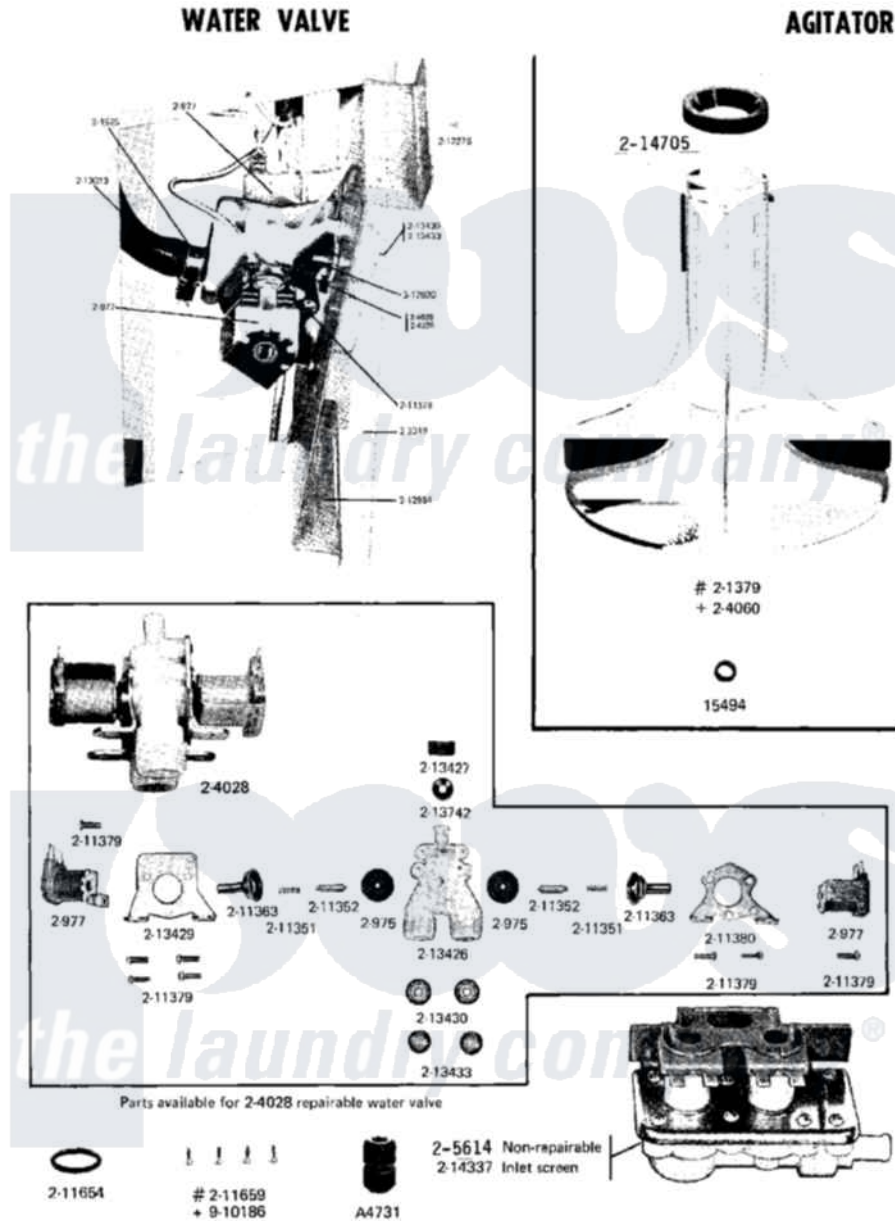

Maytag A15CA 10 - AGITATOR

Maytag [Commercial Maytag A15CA Washer Parts](#) Parts Diagram 10 - AGITATOR
 Click on the part number to view part

Item	Original Part Number	Replaced By	Status	Part Description
001	NLA		Not Available	SPLINE, ORIGINAL AGITATOR
002	Y015494			Stop Ring-Agitator Shaft
003	201379		Not Available	AGITATOR - BLACK
004	NLA		Not Available	O RING SEAL
005	NLA		Not Available	SCREW (No.10-24 X 5/8 INCH)
006	NLA		Not Available	FASTENER CLIP
007	214705			Cap, Capacitor