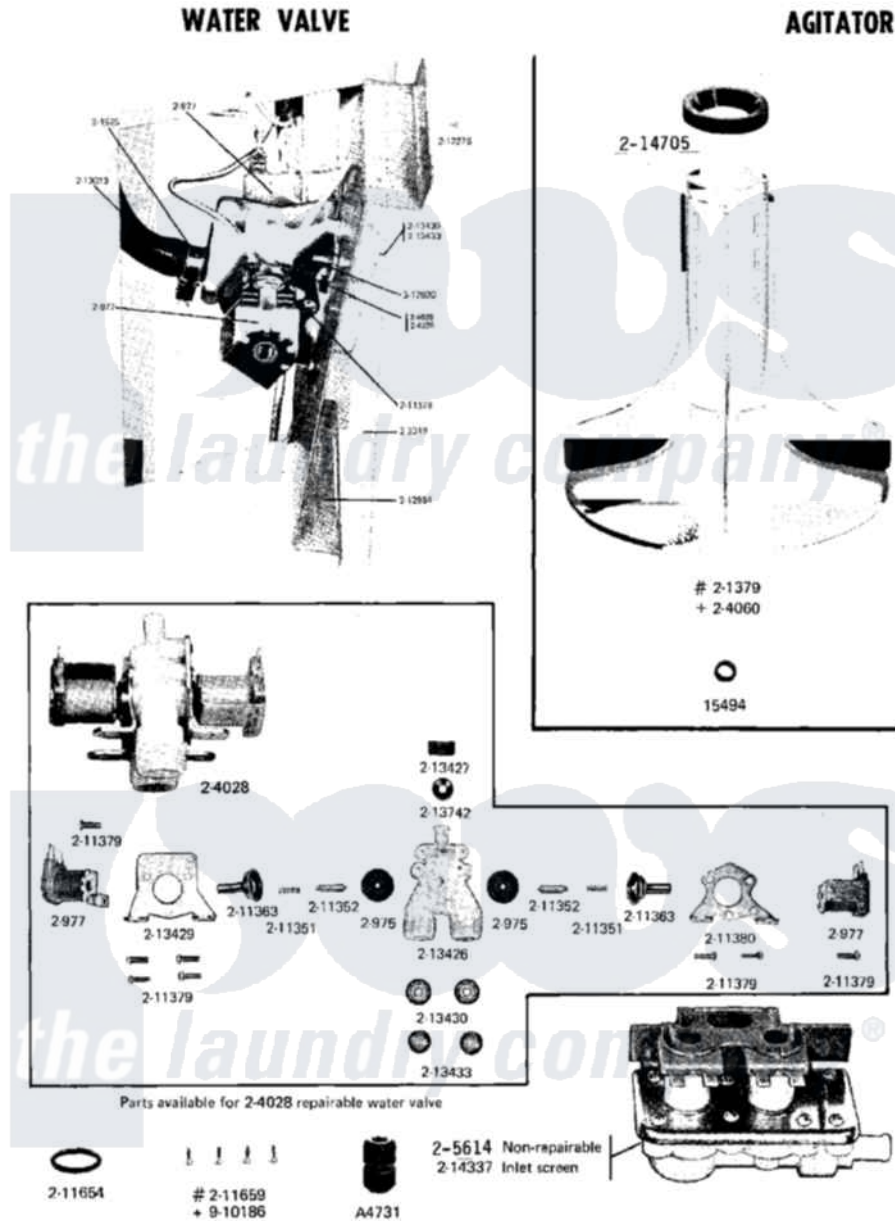

# Maytag A15CA 11 - WATER VALVE

Maytag [Commercial Maytag A15CA Washer Parts](#) Parts Diagram 11 - WATER VALVE

[Click on the part number to view part](#)

Item	Original Part Number	Replaced By	Status	Part Description
001	200975		Not Available	DIAPHRAGM
002	<a href="#">200977</a>			Solenoid For Water Valve
003	<a href="#">201575</a>			Clamp, Hose
004	NLA		Not Available	CABINET (WHT)
005	205614	<a href="#">205613</a>		Water Valve
006	NLA		Not Available	VALVE KIT, NYLON (THERMOSTAT)
007	<a href="#">211351</a>			Spring For Plunger
008	NLA		Not Available	PLUNGER
009	211363		Not Available	SOLENOID GUIDE
010	NLA		Not Available	SCREW (No.8-18 X 5/8 INCH)
011	NLA		Not Available	BRACKET, VALVE
012	212276	<a href="#">W10116760</a>		Screw
013	NLA		Not Available	VALVE MOUNTING PLATE
014	<a href="#">213013</a>			Hose, Injector
015	NLA		Not Available	VALVE BODY
016	NLA		Not Available	DAM, VALVE BODY

017	NLA		Not Available	LARGE BRACKET, VALVE
018	NLA		Not Available	RESTRICTOR UNDER SCREEN
019	213433	<a href="#">96160</a>		Screen
020	NLA		Not Available	FLOW WASHER
021	214337	<a href="#">96160</a>		Screen
022	<a href="#">312620</a>			Screw, Sems