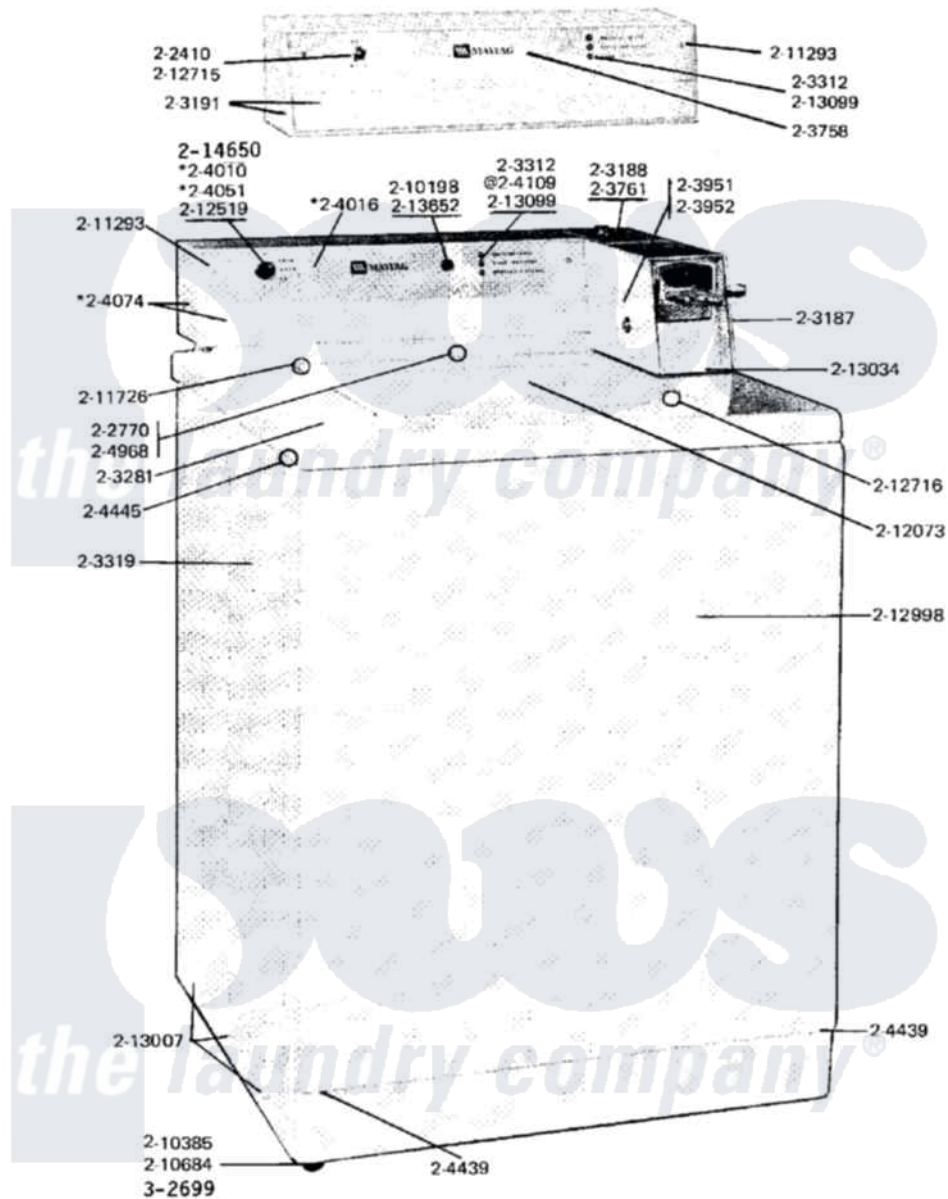

Maytag A15CM 01 - FRONT VIEW

230-50 INFORMATION IS ON LAST PAGE

Maytag [Commercial Maytag A15CM Washer Parts](#) Parts Diagram 01 - FRONT VIEW
 Click on the part number to view part

Item	Original Part Number	Replaced By	Status	Part Description
001	NLA		Not Available	TEMPERATURE SWITCH
002	NLA		Not Available	OUTER CASE (WHT)
003	203188		Not Available	TIMER ACCESS DOOR (WHT)
004	NLA		Not Available	CONTROL COVER
005	NLA		Not Available	OUTER CASE (WHT)
006	NLA		Not Available	TOP COVER (WHT)
007	NLA		Not Available	OUTER CASE (WHT)
008	NLA		Not Available	3 BULB SIGNAL LIGHT (120-60)
009	NLA		Not Available	CABINET (WHT)
010	NLA		Not Available	CONTROL PANEL W/LENS
011	203761			DOOR, ACCESS (WHT)
012	NLA		Not Available	CONTROL CENTER (WHT)
013	NLA		Not Available	COIN BOX (WHT)
014	NLA		Not Available	SUPER SECURITY COIN BOX

015	204010		Temperature Switch
016	NLA	Not Available	CONTROL PANEL ASSEMBLY
017	204051	22204051	Knob
018	NLA	Not Available	CONTROL COVER (WHT)
019	204109		Light, Signal
020	NLA	Not Available	CONTROL CENTER W/GASKET
021	NLA	Not Available	CONTROL CENTER W/GASKET
022	NLA	Not Available	CONTROL CENTER W/GASKET
023	204439		Screw And Fstner Assembly
024	204445		Screw And Fastener Assembly
025	204968		Plunger And Bracket Assembly--W
026	205415	279347	Switch-Lid
027	210198		Fastener
028	210385		Lock Nut For Adjustable Leg
029	210684		Foot, Adjustable Leg
030	NLA	Not Available	SCREW, No.8 X 1/2 INCH
031	211726		Hinge, Ball Lid
032	212073	216073	LID (WHITE)
033	212519	488234	Screw 8-32 X 1/4
034	NLA	Not Available	KNURLED NUT, TEMP. SWITCH
035	212716		Bumper, Lid
036	212982	22001650	Fastener, Spring
037	212998	Not Available	PANEL, FRONT (WHT)
038	213007		Xfor Cabinet See Cabinet, Back
039	NLA	Not Available	GASKET UNDER CONTROL CENTER
040	213099		Lens For Control Panel
041	213122	27001200	Screw
042	NLA	Not Available	LID BUMPER
043	214650		Screw For 2-4051 Knob
044	Y302699	22003428	Leg, Adjustable
045	NLA	Not Available	EXTERNAL/INTERNAL LOCK WASHER