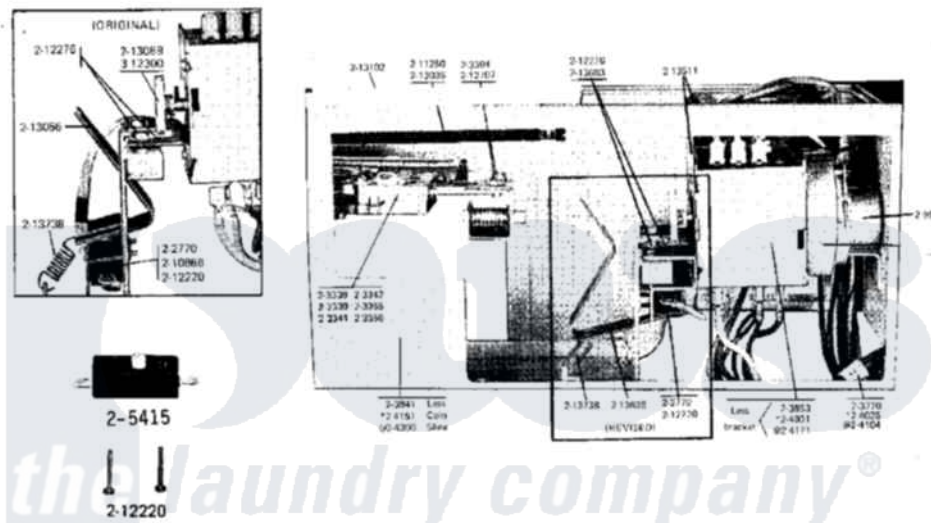

# Maytag A15CM 02 - CM CONTROL CENTER

\* Parts for models with Cold Water Wash  
 @ Parts for models with Unbalance Lid Switch Mechanism  
**\*\* CONTACT YOUR COMMERCIAL LAUNDRY DISTRIBUTOR FOR KEYS, LOCKS, TICKETS, TICKET DISPENSERS AND CONTROL CENTERS.**

[Maytag Commercial Maytag A15CM Washer Parts Parts Diagram 02 - CM CONTROL CENTER](#)  
 Click on the part number to view part

Item	Original Part Number	Replaced By	Status	Part Description
001	NLA		Not Available	HEX NUT
002	NLA		Not Available	TIMER MOTOR
003	NLA		Not Available	OUTER CASE (WHT)
004	203188		Not Available	TIMER ACCESS DOOR (WHT)
005	NLA		Not Available	HARNES, CONTROL CENTER
006	NLA		Not Available	ACTUATOR KIT, WASHER SLIDES
007	NLA		Not Available	MTG. STRAP---NA
008	<a href="#">203761</a>			DOOR, ACCESS (WHT)
009	NLA		Not Available	CONTROL CENTER (WHT)
010	NLA		Not Available	TIMER
011	NLA		Not Available	COIN BOX (WHT)
012	NLA		Not Available	SUPER SECURITY COIN BOX
013	NLA		Not Available	HARNES, CONTROL CENTER

014	NLA		Not Available	TIMER
015	NLA		Not Available	WIRE HARNESS
016	NLA		Not Available	TIMER W/KNOB & PIN (CM)
017	205415	<a href="#">279347</a>		Switch-Lid
018	NLA		Not Available	COUNTER KIT W/ACTUATOR
019	210294	<a href="#">910309</a>		Washer, Mounting Strap
020	<a href="#">210866</a>			Nut, Twin Speed
021	<a href="#">211294</a>	<a href="#">90767</a>		Screw, 8A X 3/8 HeX Washer Head Tapping
022	212220	<a href="#">213501</a>		Screw, No.6-20 X 1-1/8 Inch
023	212276	<a href="#">W10116760</a>		Screw
024	212707	<a href="#">3196385</a>		Screw
025	NLA		Not Available	GASKET UNDER CONTROL CENTER
026	<a href="#">213035</a>			Bolt, Locking
027	NLA		Not Available	ACTUATOR LEVER ARM
028	NLA		Not Available	INSTRUCTION DECAL
029	NLA		Not Available	UPPER BAFFLE
030	NLA		Not Available	SPRING WASHER, LOCK
031	NLA		Not Available	ACTUATOR LEVER ARM
032	NLA		Not Available	MOUNTING BRACKET, TIMER
033	NLA		Not Available	SPRING TENSION LEVER RETURN
034	<a href="#">910181</a>			Lockwasher, Terminal Block