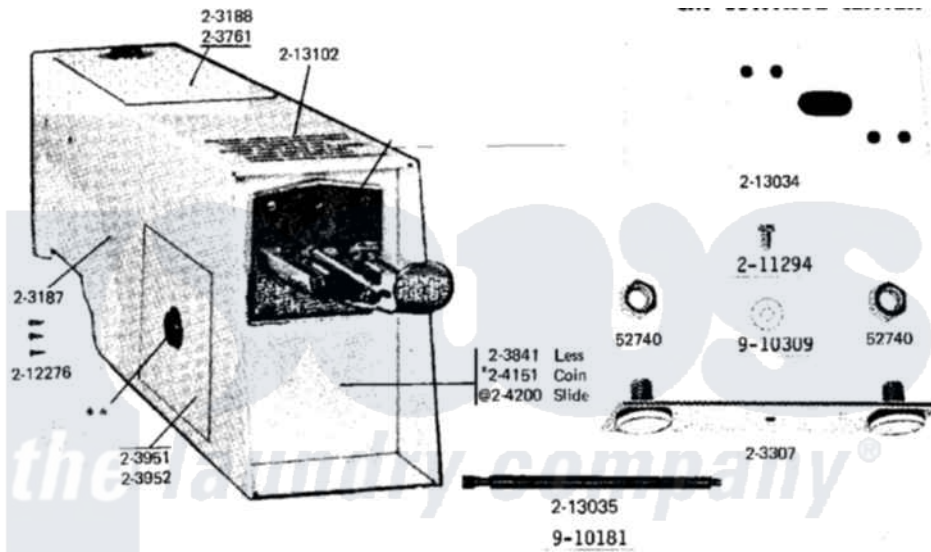

# Maytag A15CM 02 - CM CONTROL CENTER

\* Parts for models with Cold Water Wash  
 @ Parts for models with Unbalance Lid Switch Mechanism  
**\*\* CONTACT YOUR COMMERCIAL LAUNDRY DISTRIBUTOR FOR KEYS, LOCKS, TICKETS, TICKET DISPENSERS AND CONTROL CENTERS.**

[Maytag Commercial Maytag A15CM Washer Parts Parts Diagram 02 - CM CONTROL CENTER](#)  
 Click on the part number to view part

Item	Original Part Number	Replaced By	Status	Part Description
001	NLA		Not Available	HEX NUT
002	NLA		Not Available	TIMER MOTOR
003	NLA		Not Available	OUTER CASE (WHT)
004	203188		Not Available	TIMER ACCESS DOOR (WHT)
005	NLA		Not Available	HARNES, CONTROL CENTER
006	NLA		Not Available	ACTUATOR KIT, WASHER SLIDES
007	NLA		Not Available	MTG. STRAP---NA
008	<a href="#">203761</a>			DOOR, ACCESS (WHT)
009	NLA		Not Available	CONTROL CENTER (WHT)
010	NLA		Not Available	TIMER
011	NLA		Not Available	COIN BOX (WHT)
012	NLA		Not Available	SUPER SECURITY COIN BOX
013	NLA		Not Available	HARNES, CONTROL CENTER

014	NLA		Not Available	TIMER
015	NLA		Not Available	WIRE HARNESS
016	NLA		Not Available	TIMER W/KNOB & PIN (CM)
017	205415	<a href="#">279347</a>		Switch-Lid
018	NLA		Not Available	COUNTER KIT W/ACTUATOR
019	210294	<a href="#">910309</a>		Washer, Mounting Strap
020	<a href="#">210866</a>			Nut, Twin Speed
021	<a href="#">211294</a>	<a href="#">90767</a>		Screw, 8A X 3/8 HeX Washer Head Tapping
022	212220	<a href="#">213501</a>		Screw, No.6-20 X 1-1/8 Inch
023	212276	<a href="#">W10116760</a>		Screw
024	212707	<a href="#">3196385</a>		Screw
025	NLA		Not Available	GASKET UNDER CONTROL CENTER
026	<a href="#">213035</a>			Bolt, Locking
027	NLA		Not Available	ACTUATOR LEVER ARM
028	NLA		Not Available	INSTRUCTION DECAL
029	NLA		Not Available	UPPER BAFFLE
030	NLA		Not Available	SPRING WASHER, LOCK
031	NLA		Not Available	ACTUATOR LEVER ARM
032	NLA		Not Available	MOUNTING BRACKET, TIMER
033	NLA		Not Available	SPRING TENSION LEVER RETURN
034	<a href="#">910181</a>			Lockwasher, Terminal Block