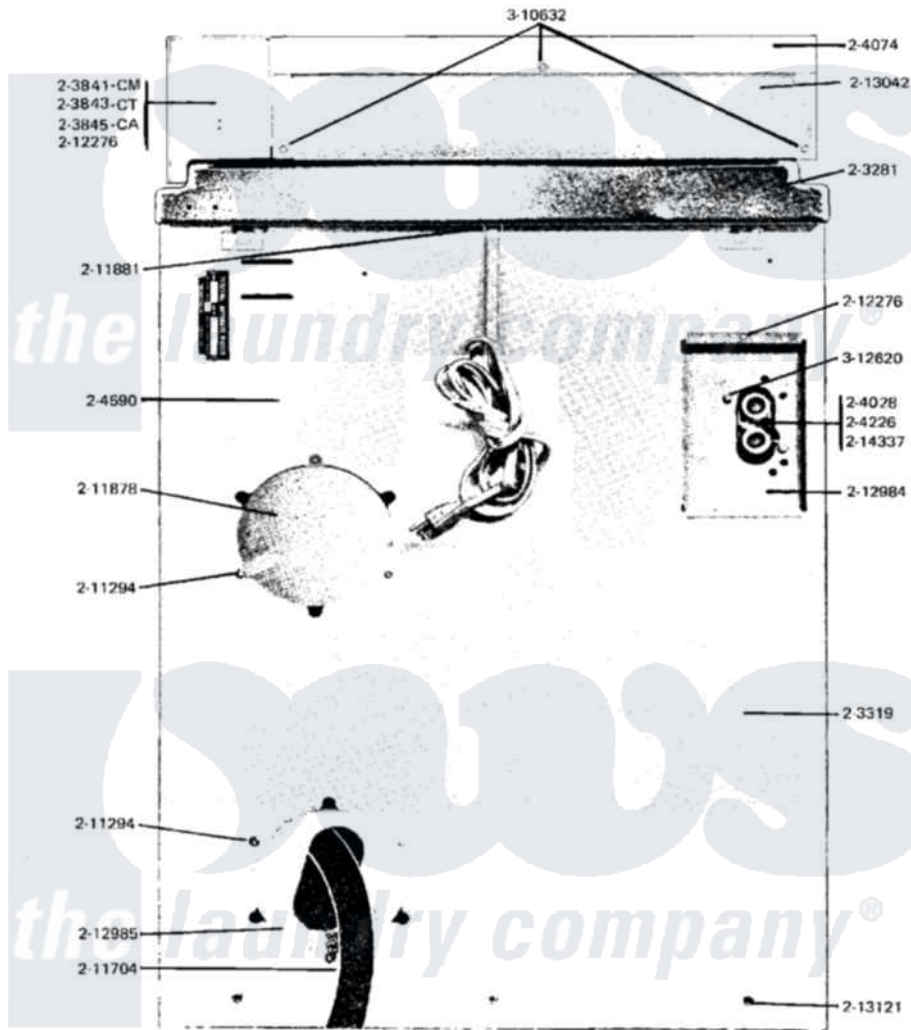

MODEL A15 - A16
REAR VIEW

Copyright 1967  THE MAYTAG COMPANY • Newton, Iowa • Printed in U.S.A. (Revised 8-75)

Maytag [Commercial Maytag A15CM Washer Parts](#) Parts Diagram 04 - REAR VIEW
Click on the part number to view part

Item	Original Part Number	Replaced By	Status	Part Description
001	200977			Solenoid For Water Valve
002	NLA		Not Available	TOP COVER (WHT)
003	NLA		Not Available	CABINET (WHT)
004	NLA		Not Available	CONTROL CENTER (WHT)
005	205614	205613		Water Valve
006	NLA		Not Available	CONTROL COVER (WHT)
007	NLA		Not Available	CONTROL CENTER W/GASKET
008	NLA		Not Available	CONTROL CENTER W/GASKET
009	NLA		Not Available	CONTROL CENTER W/GASKET
010	NLA		Not Available	VALVE KIT, NYLON (THERMOSTAT)
011	204590			Cord, Power
012	211294	90767		Screw, 8A X 3/8 HeX Washer Head Tapping
013	211704			Hose, Drain

014	NLA		Not Available	PLATE, ACCESS
015	211881			Grommet, Cord Part Not Used- Gas Models Only
016	212276	W10116760		Screw
017	NLA		Not Available	VALVE MOUNTING PLATE
018	212985	22002924		Plate, Access
019	213042		Not Available	PANEL, BACK
020	213121	3400111		Screw, 12-14 X 5/8
021	214337	96160		Screen
022	Y310632	1163839		Screw
023	312620			Screw, Sems