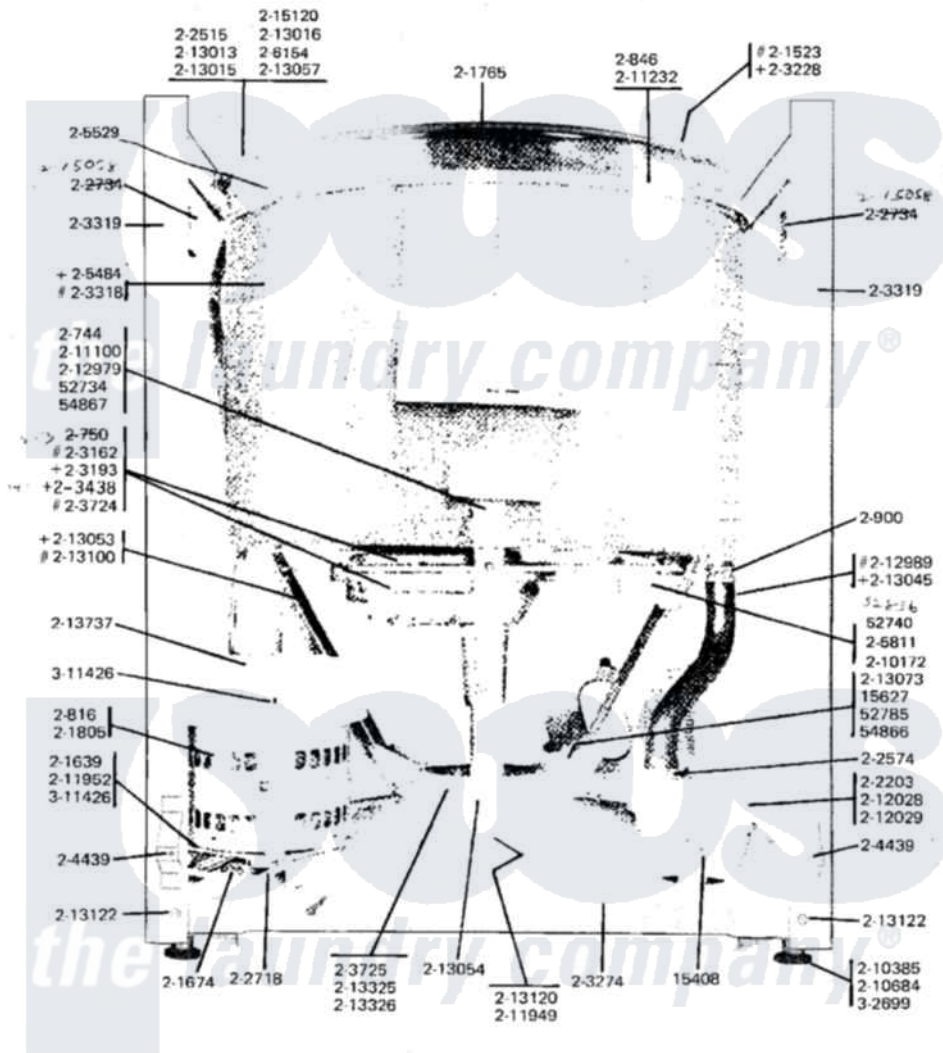

MODEL A15 - A16
FRONT PANEL REMOVED

Copyright 1967 THE MAYTAG COMPANY • Newton, Iowa • Printed in U.S.A. (Revised 8-75)
3484

Maytag Commercial Maytag A15CM Washer Parts Parts Diagram 06 - FRONT PANEL REMOVED
Click on the part number to view part

Item	Original Part Number	Replaced By	Status	Part Description
001	Y015408	22003235		Screw, Bearing Insert
002	Y015627			Screw- Hex
003	Y052734			Nut, Carrage Bolts And Bracket
004	Y052740	62739		Nut, Lock
005	Y052785			Nut, Brace To Damper
006	NLA		Not Available	CAP SCREW (3/8-16 X 1)
007	Y053241			Set Screw, Motor Pulley
008	Y054866	486009		Lockwasher
009	Y054867			Washer, Lock
010	Y055978			Rubber Adhesive, 2 Oz Tube
011	Y055980			Hi-Temp Adhesive, 2 Oz Tube
012	200461	285655		Clamp, Hose
013	200744	W10175939		Bolt
014	NLA		Not Available	GEAR CASE COVER ASSEMBLY
015	200816	6-2008160		Pulley- MO