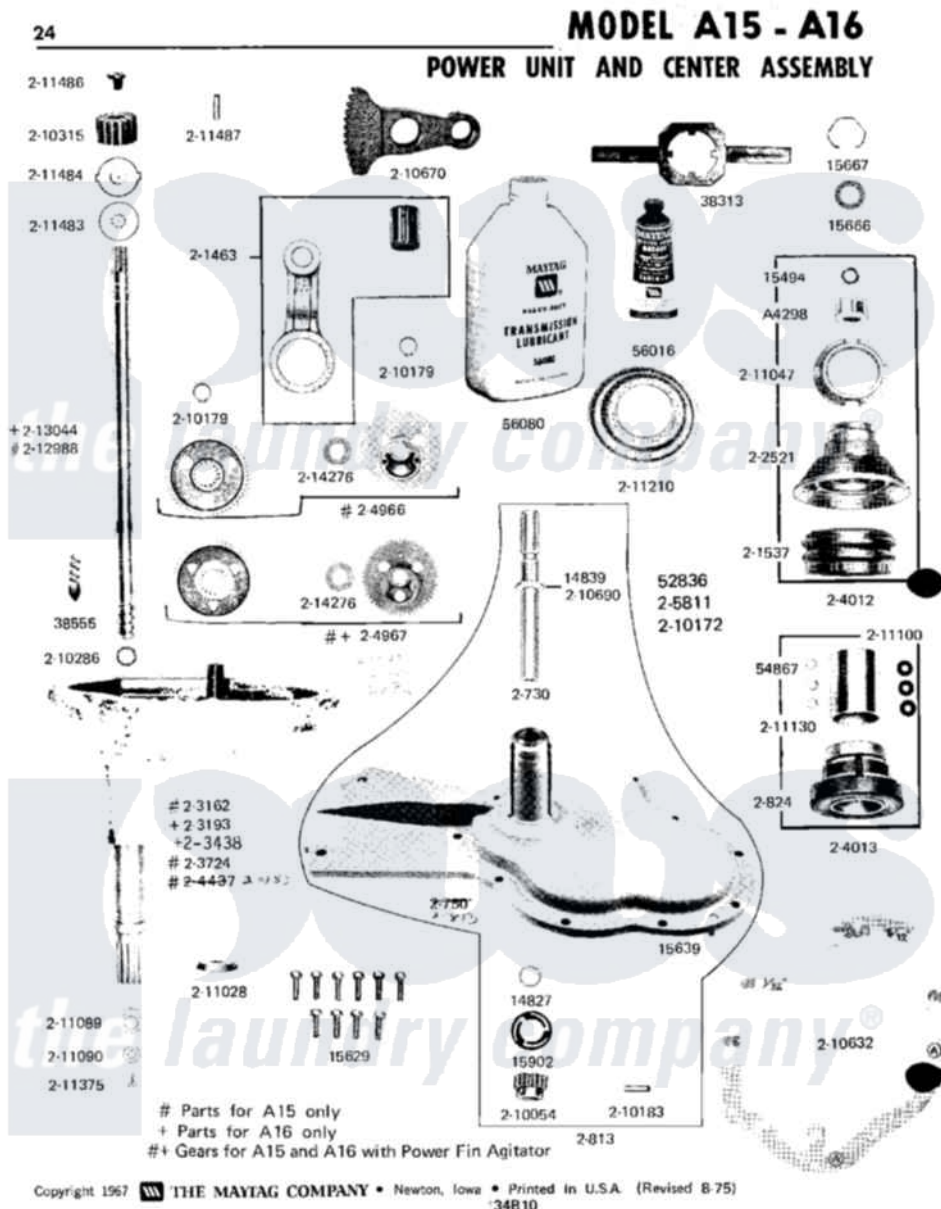

Maytag A15CM 08 - POWER UNIT & CENTER ASSEMBLY

Maytag Commercial Maytag A15CM Washer Parts Parts Diagram 08 - POWER UNIT & CENTER ASSEMBLY
Click on the part number to view part

Item	Original Part Number	Replaced By	Status	Part Description
001	NLA		Not Available	SEAL, AGITATOR DRIVE SHAFT
002	Y014792	6-0A57420		Seal- Agitator
003	Y014827			Washer-Center Shaft
004	Y014839			Collar-Drive Shaft
005	Y015149			Brass Washer-Agitator Seal
006	Y015494			Stop Ring-Agitator Shaft
007	Y015629			Bolt, Grinding Chamber
008	NLA		Not Available	DOWEL PIN
009	Y015666			Washer, Retaining -
010	Y015667			Retaining Ring
011	Y015902			Spring For Agitator
012	038313	22038313		Wrench, Spanner
013	Y038555			Tool-Install Center Shaft
014	NLA		Not Available	CAP SCREW (3/8-16 X 1)
015	Y053241			Set Screw, Motor Pulley
016	Y054866	486009		Lockwasher