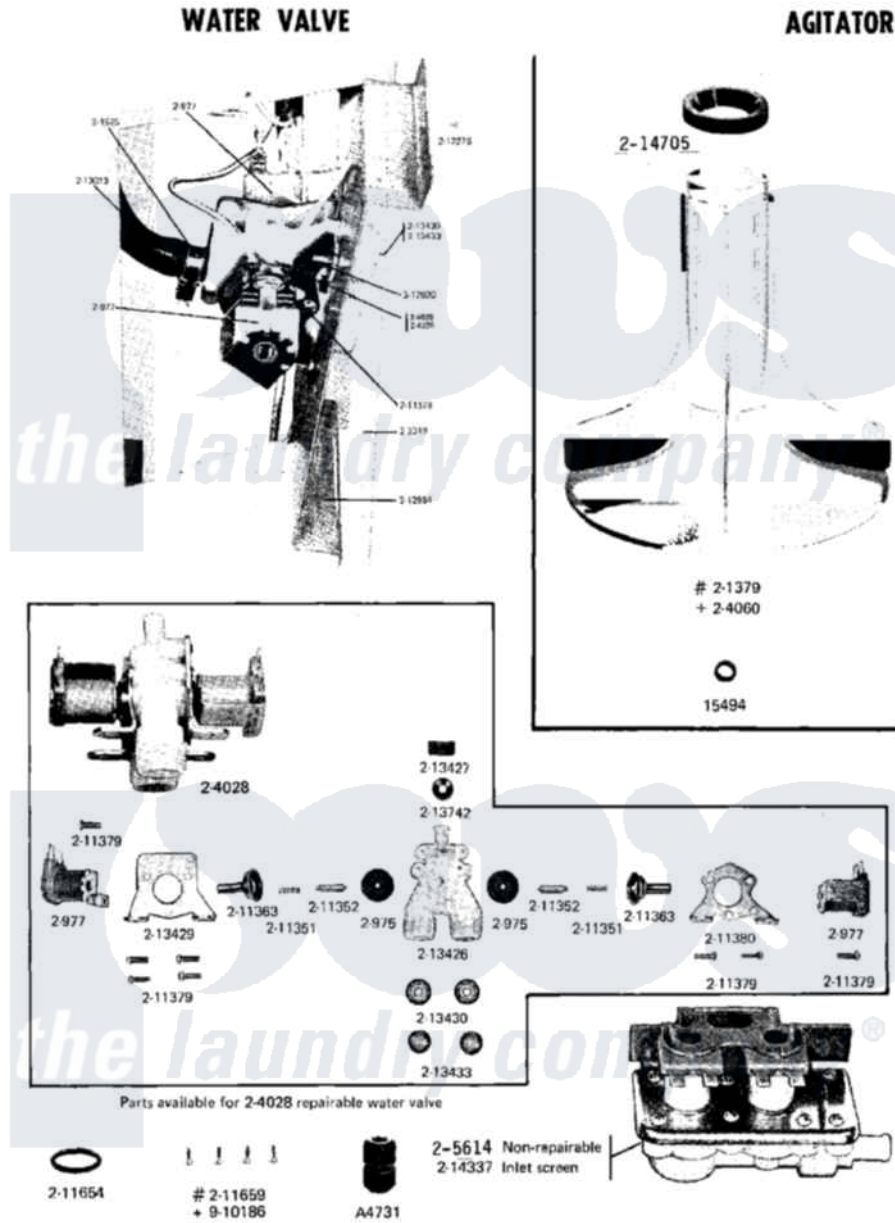

Maytag A15CM 10 - AGITATOR

Maytag [Commercial Maytag A15CM Washer Parts](#) Parts Diagram 10 - AGITATOR
 Click on the part number to view part

Item	Original Part Number	Replaced By	Status	Part Description
001	NLA		Not Available	SPLINE, ORIGINAL AGITATOR
002	Y015494			Stop Ring-Agitator Shaft
003	201379		Not Available	AGITATOR - BLACK
004	NLA		Not Available	O RING SEAL
005	NLA		Not Available	SCREW (No.10-24 X 5/8 INCH)
006	NLA		Not Available	FASTENER CLIP
007	214705			Cap, Capacitor