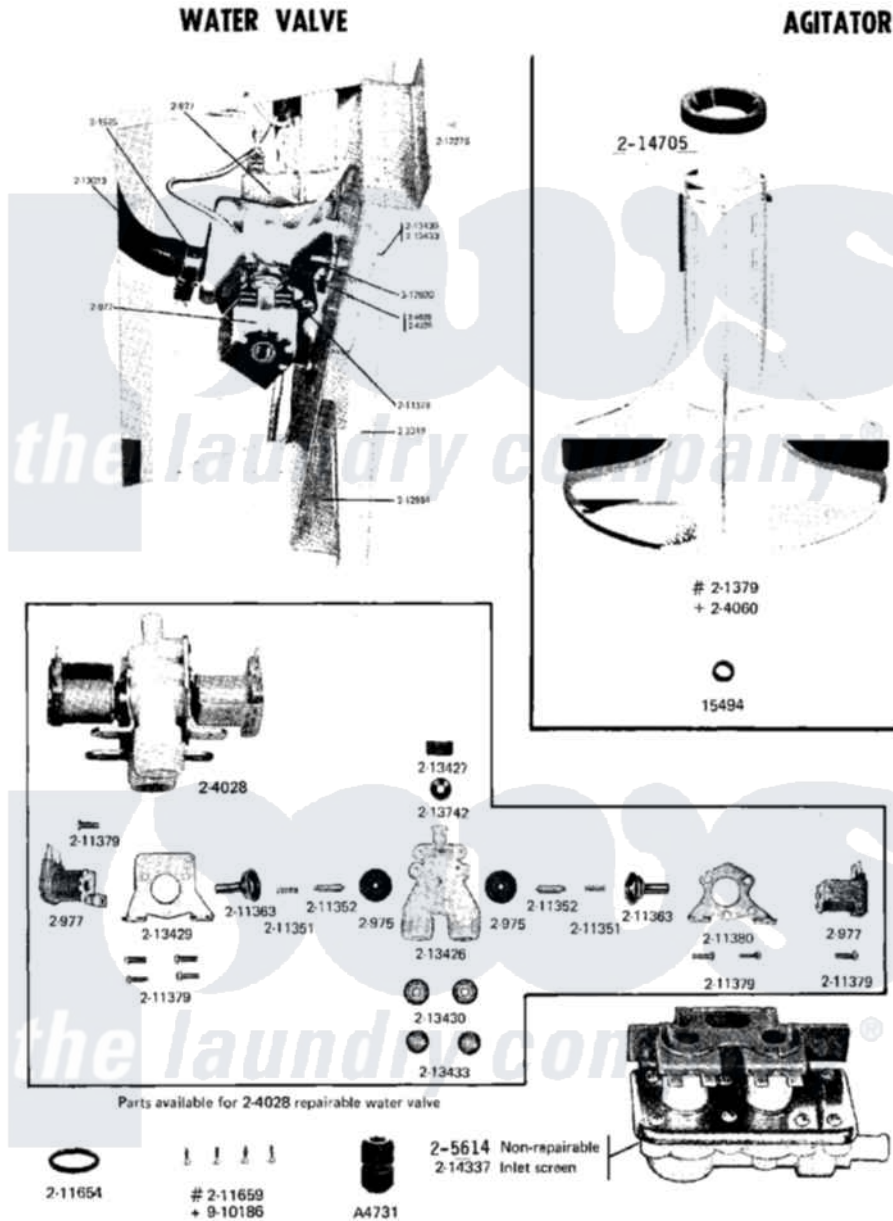

Maytag A15CM 11 - WATER VALVE

Maytag [Commercial Maytag A15CM Washer Parts](#) Parts Diagram 11 - WATER VALVE
Click on the part number to view part

Item	Original Part Number	Replaced By	Status	Part Description
001	200975		Not Available	DIAPHRAGM
002	200977			Solenoid For Water Valve
003	201575			Clamp, Hose
004	NLA		Not Available	CABINET (WHT)
005	205614	205613		Water Valve
006	NLA		Not Available	VALVE KIT, NYLON (THERMOSTAT)
007	211351			Spring For Plunger
008	NLA		Not Available	PLUNGER
009	211363		Not Available	SOLENOID GUIDE
010	NLA		Not Available	SCREW (No.8-18 X 5/8 INCH)
011	NLA		Not Available	BRACKET, VALVE
012	212276	W10116760		Screw
013	NLA		Not Available	VALVE MOUNTING PLATE
014	213013			Hose, Injector
015	NLA		Not Available	VALVE BODY
016	NLA		Not Available	DAM, VALVE BODY

017	NLA		Not Available	LARGE BRACKET, VALVE
018	NLA		Not Available	RESTRICTOR UNDER SCREEN
019	213433	96160		Screen
020	NLA		Not Available	FLOW WASHER
021	214337	96160		Screen
022	312620			Screw, Sems