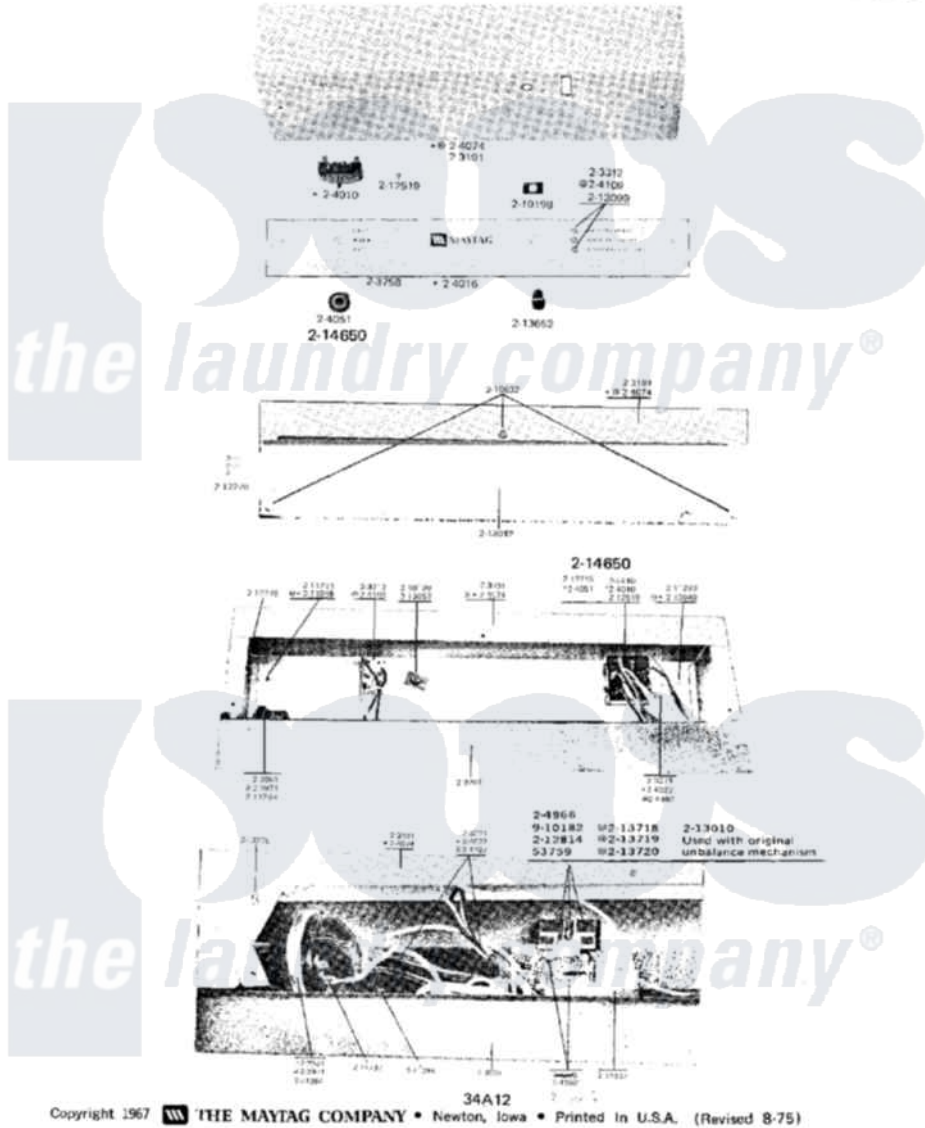

**MODEL A15 - A16
CONTROL PANELS**

Maytag [Commercial Maytag A15CT Washer Parts](#) Parts Diagram 04 - CONTROL PANELS
Click on the part number to view part

Item	Original Part Number	Replaced By	Status	Part Description
001	NLA		Not Available	SCREW (No.6-32 X 3/8)
002	NLA		Not Available	MAJOR WIRE HARNESS
003	NLA		Not Available	TOP COVER (WHT)
004	203971	203970		Switch, Water Level
005	204010			Temperature Switch
006	NLA		Not Available	CONTROL PANEL ASSEMBLY
007	204051	22204051		Knob
008	NLA		Not Available	CONTROL COVER (WHT)
009	204109			Light, Signal
010	204968			Plunger And Bracket Assembly--W
011	205415	279347		Switch-Lid
012	210198			Fastener
013	211294	90767		Screw, 8A X 3/8 HeX Washer Head Tapping
014	211737	248562		Terminal

015	212276	W10116760		Screw
016	212519	488234		Screw 8-32 X 1/4
017	212937		Not Available	BARRIER, MOISTURE
018	NLA		Not Available	PIN, LID SWITCH
019	213042		Not Available	PANEL, BACK
020	213099			Lens For Control Panel
021	213501			Screw, No.6-20 X 1-1/8 Inch
022	NLA		Not Available	LID BUMPER
023	213718			Plunger, Lid Switch
024	213719		Not Available	LEVER, UNBALANCE
025	213720			Spring, Lid Switch
026	213949			Screw, No.8-18 X 5/16 Inch
027	214135		Not Available	CLIP, FASTENER
028	214650			Screw For 2-4051 Knob
029	Y310632	1163839		Screw
030	910182	25-7809		Screw, No.6-20 1/2 Flthd Torx
031	NLA		Not Available	TEMPERATURE SWITCH
032	NLA		Not Available	CONTROL COVER
033	NLA		Not Available	3 BULB SIGNAL LIGHT (120-60)
034	NLA		Not Available	CONTROL PANEL W/LENS
035	NLA		Not Available	SCREW, No.8 X 1/2 INCH
036	NLA		Not Available	KNURLED NUT, TEMP. SWITCH