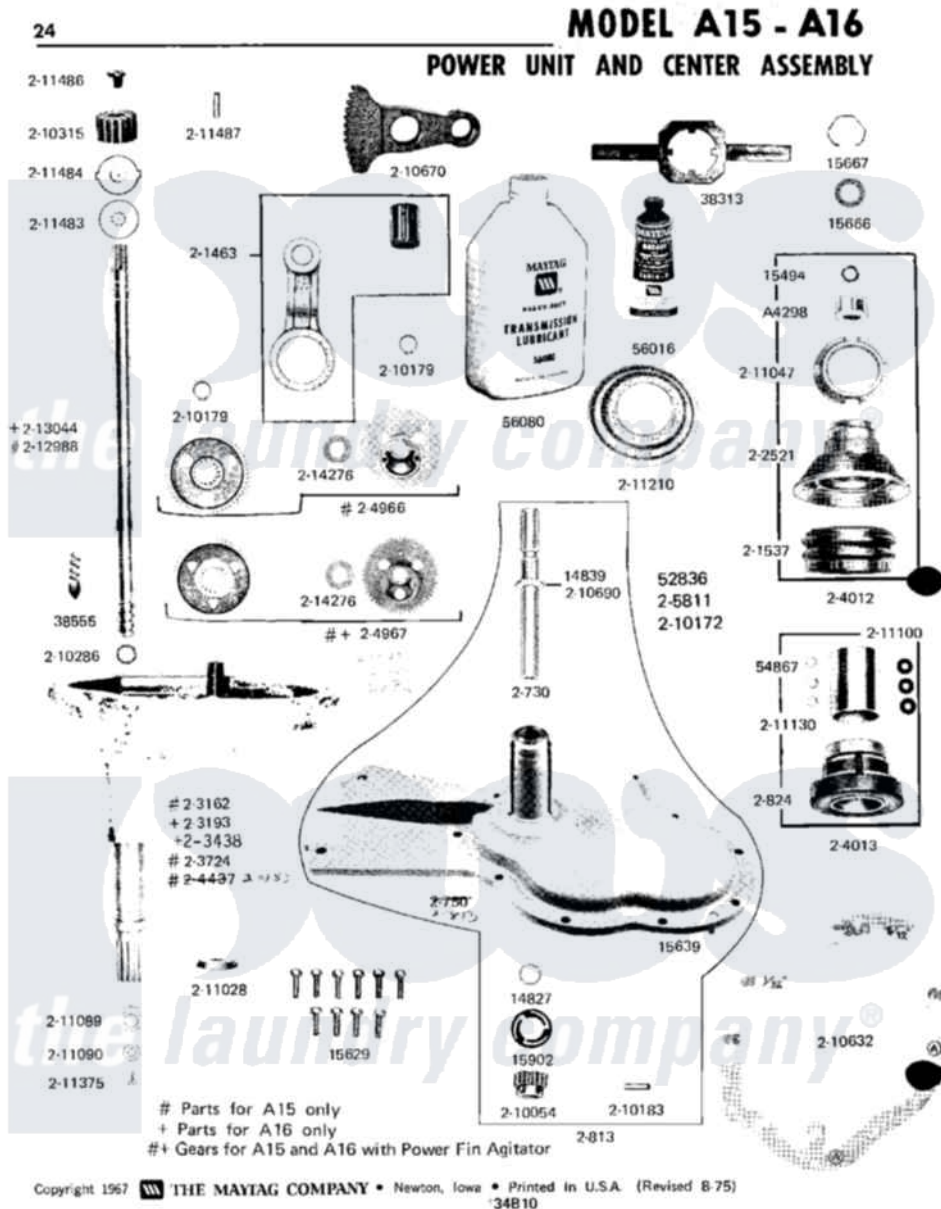

# Maytag A15CT 09 - POWER UNIT & CENTER ASSEMBLY

Maytag Commercial Maytag A15CT Washer Parts Parts Diagram 09 - POWER UNIT & CENTER ASSEMBLY  
Click on the part number to view part

Item	Original Part Number	Replaced By	Status	Part Description
001	NLA		Not Available	SEAL, AGITATOR DRIVE SHAFT
002	Y014792	<a href="#">6-0A57420</a>		Seal- Agitator
003	<a href="#">Y014827</a>			Washer-Center Shaft
004	<a href="#">Y014839</a>			Collar-Drive Shaft
005	<a href="#">Y015149</a>			Brass Washer-Agitator Seal
006	<a href="#">Y015494</a>			Stop Ring-Agitator Shaft
007	<a href="#">Y015629</a>			Bolt, Grinding Chamber
008	NLA		Not Available	DOWEL PIN
009	<a href="#">Y015666</a>			Washer, Retaining -
010	<a href="#">Y015667</a>			Retaining Ring
011	<a href="#">Y015902</a>			Spring For Agitator
012	038313	<a href="#">22038313</a>		Wrench, Spanner
013	<a href="#">Y038555</a>			Tool-Install Center Shaft
014	NLA		Not Available	CAP SCREW (3/8-16 X 1)
015	<a href="#">Y053241</a>			Set Screw, Motor Pulley
016	Y054866	<a href="#">486009</a>		Lockwasher