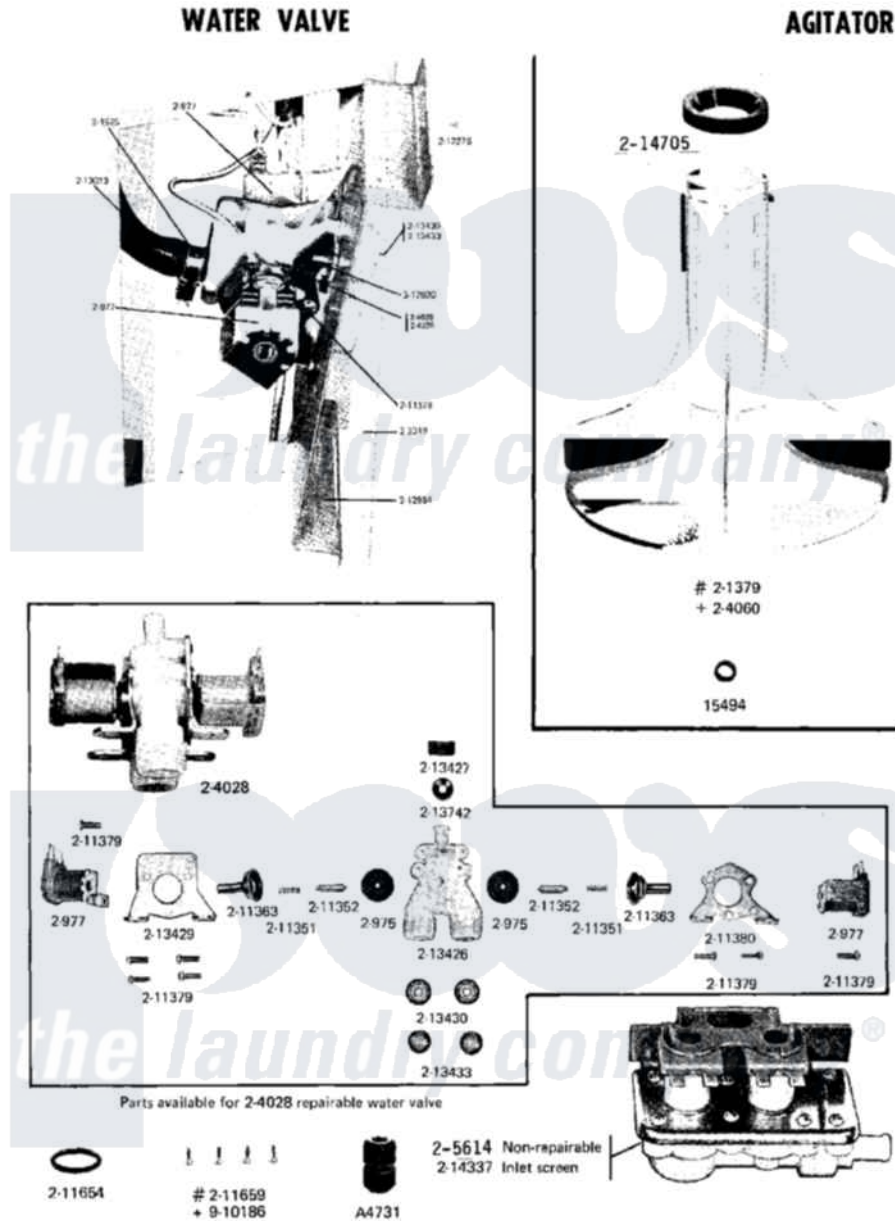

# Maytag A16CA 10 - WATER VALVE

Maytag [Commercial Maytag A16CA Washer Parts](#) Parts Diagram 10 - WATER VALVE  
 Click on the part number to view part

Item	Original Part Number	Replaced By	Status	Part Description
001	200975		Not Available	DIAPHRAGM
002	<a href="#">200977</a>			Solenoid For Water Valve
003	<a href="#">201575</a>			Clamp, Hose
004	NLA		Not Available	CABINET (WHT)
005	205614	<a href="#">205613</a>		Water Valve
006	NLA		Not Available	VALVE KIT, NYLON (THERMOSTAT)
007	<a href="#">211351</a>			Spring For Plunger
008	NLA		Not Available	PLUNGER
009	211363		Not Available	SOLENOID GUIDE
010	NLA		Not Available	SCREW (No.8-18 X 5/8 INCH)
011	NLA		Not Available	BRACKET, VALVE
012	212276	<a href="#">W10116760</a>		Screw
013	NLA		Not Available	VALVE MOUNTING PLATE
014	<a href="#">213013</a>			Hose, Injector
015	NLA		Not Available	VALVE BODY
016	NLA		Not Available	DAM, VALVE BODY

017	NLA		Not Available	LARGE BRACKET, VALVE
018	NLA		Not Available	RESTRICTOR UNDER SCREEN
019	213433	<a href="#">96160</a>		Screen
020	NLA		Not Available	FLOW WASHER
021	214337	<a href="#">96160</a>		Screen
022	<a href="#">312620</a>			Screw, Sems