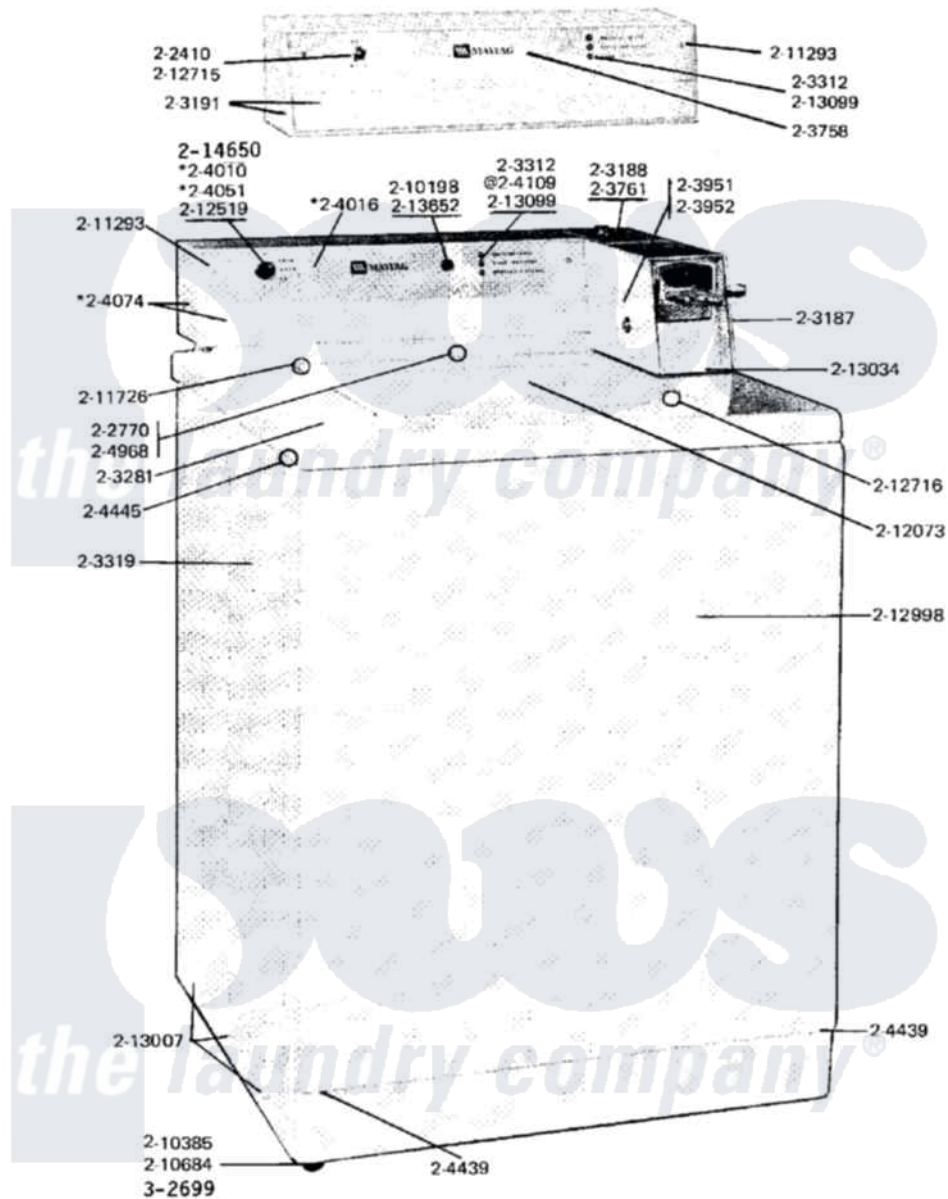

Maytag A16CM 01 - FRONT VIEW

230-50 INFORMATION IS ON LAST PAGE

Maytag [Commercial Maytag A16CM Washer Parts](#) Parts Diagram 01 - FRONT VIEW
 Click on the part number to view part

Item	Original Part Number	Replaced By	Status	Part Description
001	NLA		Not Available	TEMPERATURE SWITCH
002	NLA		Not Available	OUTER CASE (WHT)
003	203188		Not Available	TIMER ACCESS DOOR (WHT)
004	NLA		Not Available	CONTROL COVER
005	NLA		Not Available	OUTER CASE (WHT)
006	NLA		Not Available	TOP COVER (WHT)
007	NLA		Not Available	OUTER CASE (WHT)
008	NLA		Not Available	3 BULB SIGNAL LIGHT (120-60)
009	NLA		Not Available	CABINET (WHT)
010	NLA		Not Available	CONTROL PANEL W/LENS
011	203761			DOOR, ACCESS (WHT)
012	NLA		Not Available	CONTROL CENTER (WHT)
013	NLA		Not Available	COIN BOX (WHT)
014	NLA		Not Available	SUPER SECURITY COIN BOX

015	204010		Temperature Switch
016	NLA	Not Available	CONTROL PANEL ASSEMBLY
017	204051	22204051	Knob
018	NLA	Not Available	CONTROL COVER (WHT)
019	204109		Light, Signal
020	NLA	Not Available	CONTROL CENTER W/GASKET
021	NLA	Not Available	CONTROL CENTER W/GASKET
022	NLA	Not Available	CONTROL CENTER W/GASKET
023	204439		Screw And Fstner Assembly
024	204445		Screw And Fastener Assembly
025	204968		Plunger And Bracket Assembly--W
026	205415	279347	Switch-Lid
027	210198		Fastener
028	210385		Lock Nut For Adjustable Leg
029	210684		Foot, Adjustable Leg
030	NLA	Not Available	SCREW, No.8 X 1/2 INCH
031	211726		Hinge, Ball Lid
032	212073	216073	LID (WHITE)
033	212519	488234	Screw 8-32 X 1/4
034	NLA	Not Available	KNURLED NUT, TEMP. SWITCH
035	212716		Bumper, Lid
036	212982	22001650	Fastener, Spring
037	212998	Not Available	PANEL, FRONT (WHT)
038	213007		Xfor Cabinet See Cabinet, Back
039	NLA	Not Available	GASKET UNDER CONTROL CENTER
040	213099		Lens For Control Panel
041	213122	27001200	Screw
042	NLA	Not Available	LID BUMPER
043	214650		Screw For 2-4051 Knob
044	Y302699	22003428	Leg, Adjustable
045	NLA	Not Available	EXTERNAL/INTERNAL LOCK WASHER