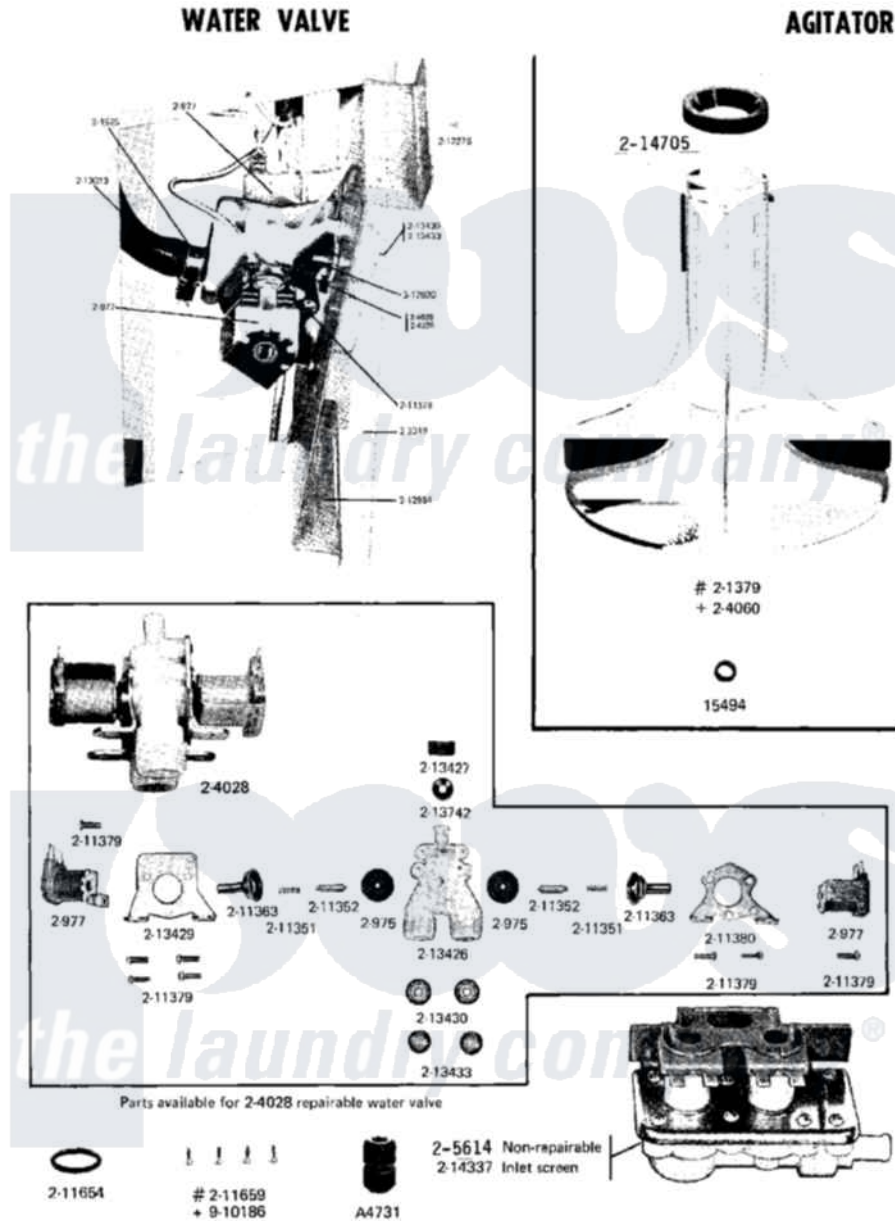

Maytag A16CM 10 - WATER VALVE

Maytag [Commercial Maytag A16CM Washer Parts](#) Parts Diagram 10 - WATER VALVE
Click on the part number to view part

Item	Original Part Number	Replaced By	Status	Part Description
001	200975		Not Available	DIAPHRAGM
002	200977			Solenoid For Water Valve
003	201575			Clamp, Hose
004	NLA		Not Available	CABINET (WHT)
005	205614	205613		Water Valve
006	NLA		Not Available	VALVE KIT, NYLON (THERMOSTAT)
007	211351			Spring For Plunger
008	NLA		Not Available	PLUNGER
009	211363		Not Available	SOLENOID GUIDE
010	NLA		Not Available	SCREW (No.8-18 X 5/8 INCH)
011	NLA		Not Available	BRACKET, VALVE
012	212276	W10116760		Screw
013	NLA		Not Available	VALVE MOUNTING PLATE
014	213013			Hose, Injector
015	NLA		Not Available	VALVE BODY
016	NLA		Not Available	DAM, VALVE BODY

017	NLA		Not Available	LARGE BRACKET, VALVE
018	NLA		Not Available	RESTRICTOR UNDER SCREEN
019	213433	96160		Screen
020	NLA		Not Available	FLOW WASHER
021	214337	96160		Screen
022	312620			Screw, Sems