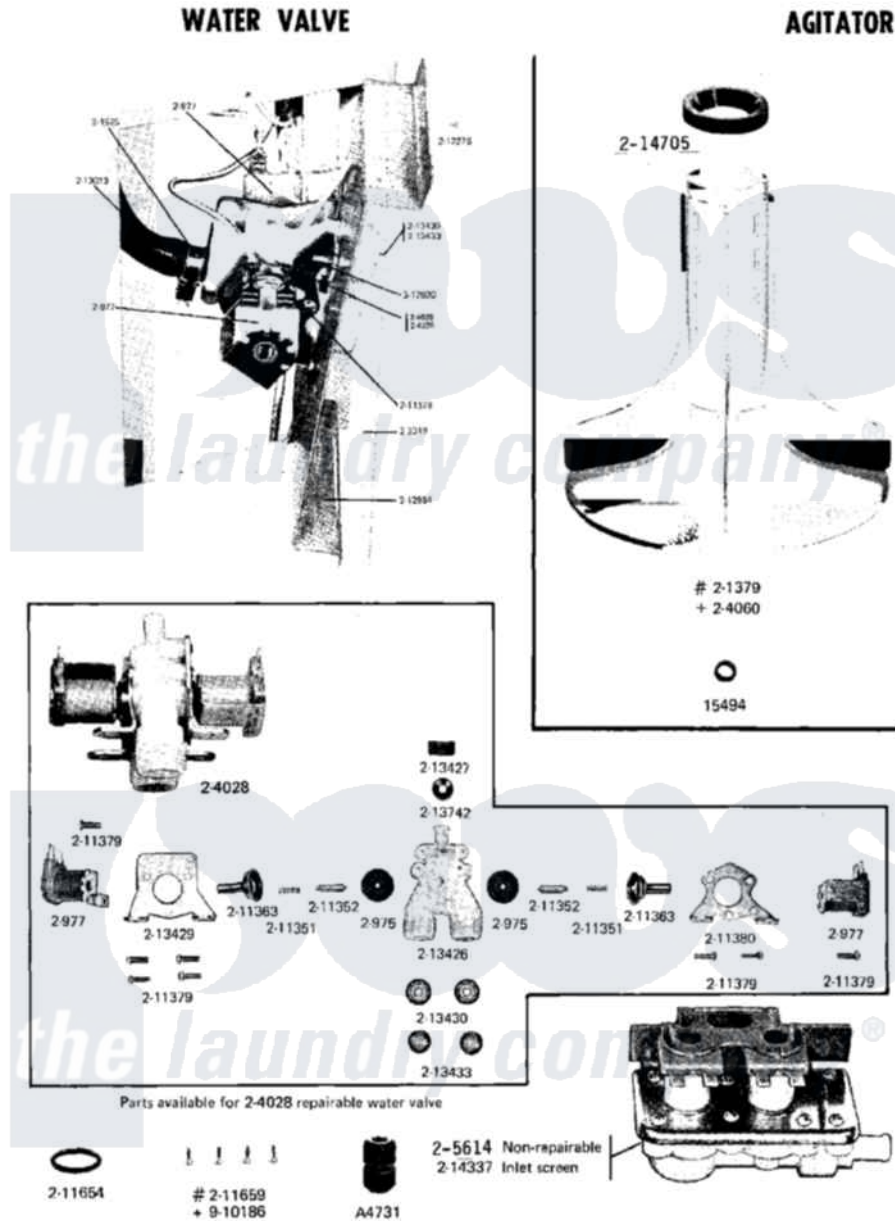

Maytag A16CT 11 - WATER VALVE

Maytag [Commercial Maytag A16CT Washer Parts](#) Parts Diagram 11 - WATER VALVE
Click on the part number to view part

Item	Original Part Number	Replaced By	Status	Part Description
001	200975		Not Available	DIAPHRAGM
002	200977			Solenoid For Water Valve
003	201575			Clamp, Hose
004	NLA		Not Available	CABINET (WHT)
005	205614	205613		Water Valve
006	NLA		Not Available	VALVE KIT, NYLON (THERMOSTAT)
007	211351			Spring For Plunger
008	NLA		Not Available	PLUNGER
009	211363		Not Available	SOLENOID GUIDE
010	NLA		Not Available	SCREW (No.8-18 X 5/8 INCH)
011	NLA		Not Available	BRACKET, VALVE
012	212276	W10116760		Screw
013	NLA		Not Available	VALVE MOUNTING PLATE
014	213013			Hose, Injector
015	NLA		Not Available	VALVE BODY
016	NLA		Not Available	DAM, VALVE BODY

017	NLA		Not Available	LARGE BRACKET, VALVE
018	NLA		Not Available	RESTRICTOR UNDER SCREEN
019	213433	96160		Screen
020	NLA		Not Available	FLOW WASHER
021	214337	96160		Screen
022	312620			Screw, Sems