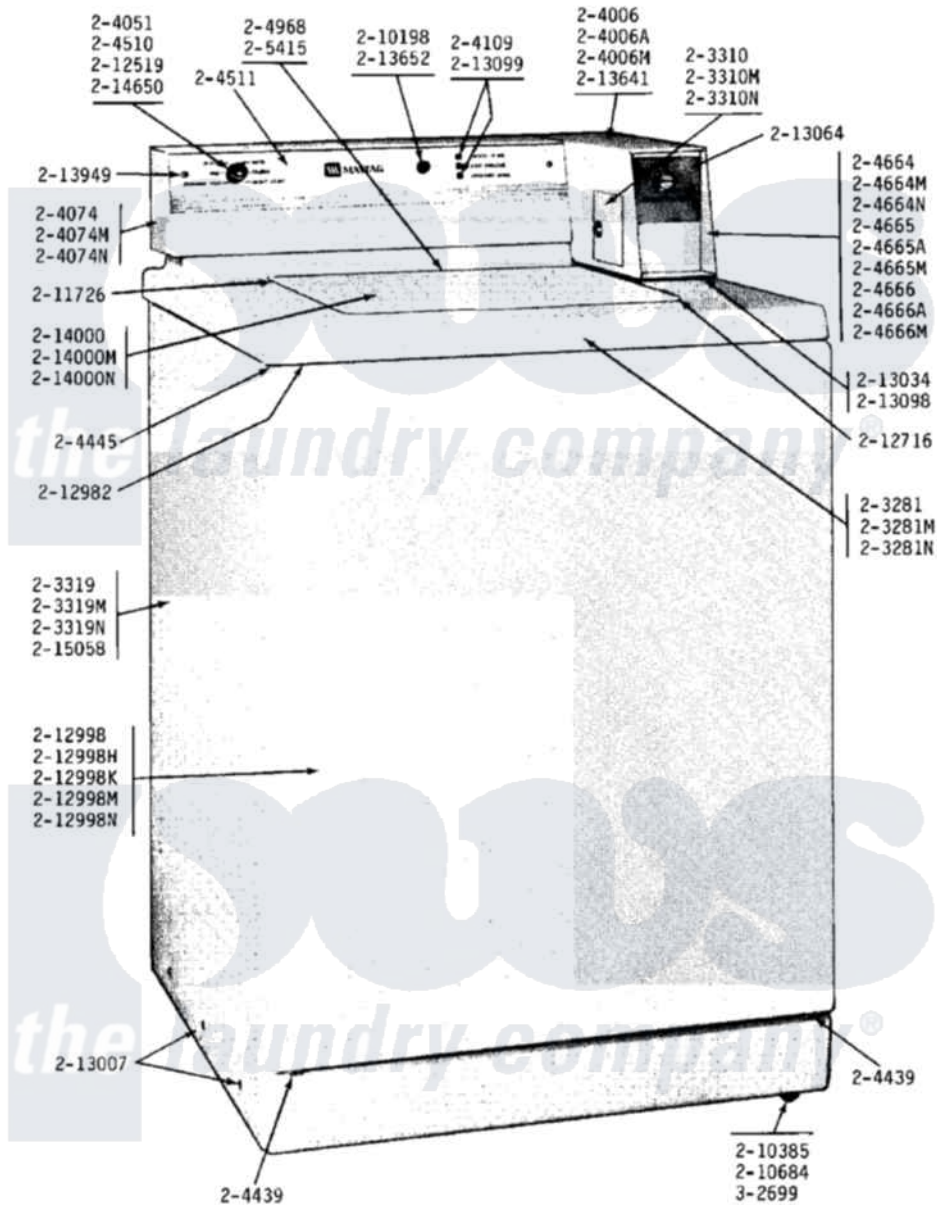

Maytag A17CA 01 - FRONT VIEW

Maytag [Commercial Maytag A17CA Washer Parts](#) Parts Diagram 01 - FRONT VIEW
 Click on the part number to view part

Item	Original Part Number	Replaced By	Status	Part Description
001	NLA		Not Available	TOP COVER-WHITE
002	NLA		Not Available	ACCESS DOOR (WHITE)
003	NLA		Not Available	CABINET-WHITE
004	NLA		Not Available	ACCESS DOOR (WHITE)
005	204051	22204051		Knob
006	NLA		Not Available	CONTROL COVER-WHITE
007	204109			Light, Signal
008	204439			Screw And Fstner Assembly
009	204445			Screw And Fastener Assembly
010	204510			Fabric Control Switch
011	NLA		Not Available	CONTROL PANEL WITH LENS
012	NLA		Not Available	CONTROL CENTER-WHITE
013	NLA		Not Available	CONTROL CENTER-WHITE
014	NLA		Not Available	CONTROL CENTER-WHITE
015	204968			Plunger And Bracket Assembly--W

016	205415	279347		Switch-Lid
017	210198			Fastener
018	210385			Lock Nut For Adjustable Leg
019	210684			Foot, Adjustable Leg
020	211726			Hinge, Ball Lid
021	212519	488234		Screw 8-32 X 1/4
022	212716			Bumper, Lid
023	212982	22001650		Fastener, Spring
024	212998		Not Available	PANEL, FRONT (WHT)
025	213007			Xfor Cabinet See Cabinet, Back
026	NLA		Not Available	GASKET UNDER CONTROL CENTER
027	NLA		Not Available	FRONT PLATE F/TICKET CONTRO
028	NLA		Not Available	GASKET UNDER CONTROL CENTER
029	213099			Lens For Control Panel
030	NLA		Not Available	LATCH FOR ACCESS DOOR
031	NLA		Not Available	LID BUMPER
032	213949			Screw, No.8-18 X 5/16 Inch
033	214000		Not Available	LID-WHITE
034	214650			Screw For 2-4051 Knob
035	215058			Pad, Cabinet Bumper
036	Y302699	22003428		Leg, Adjustable