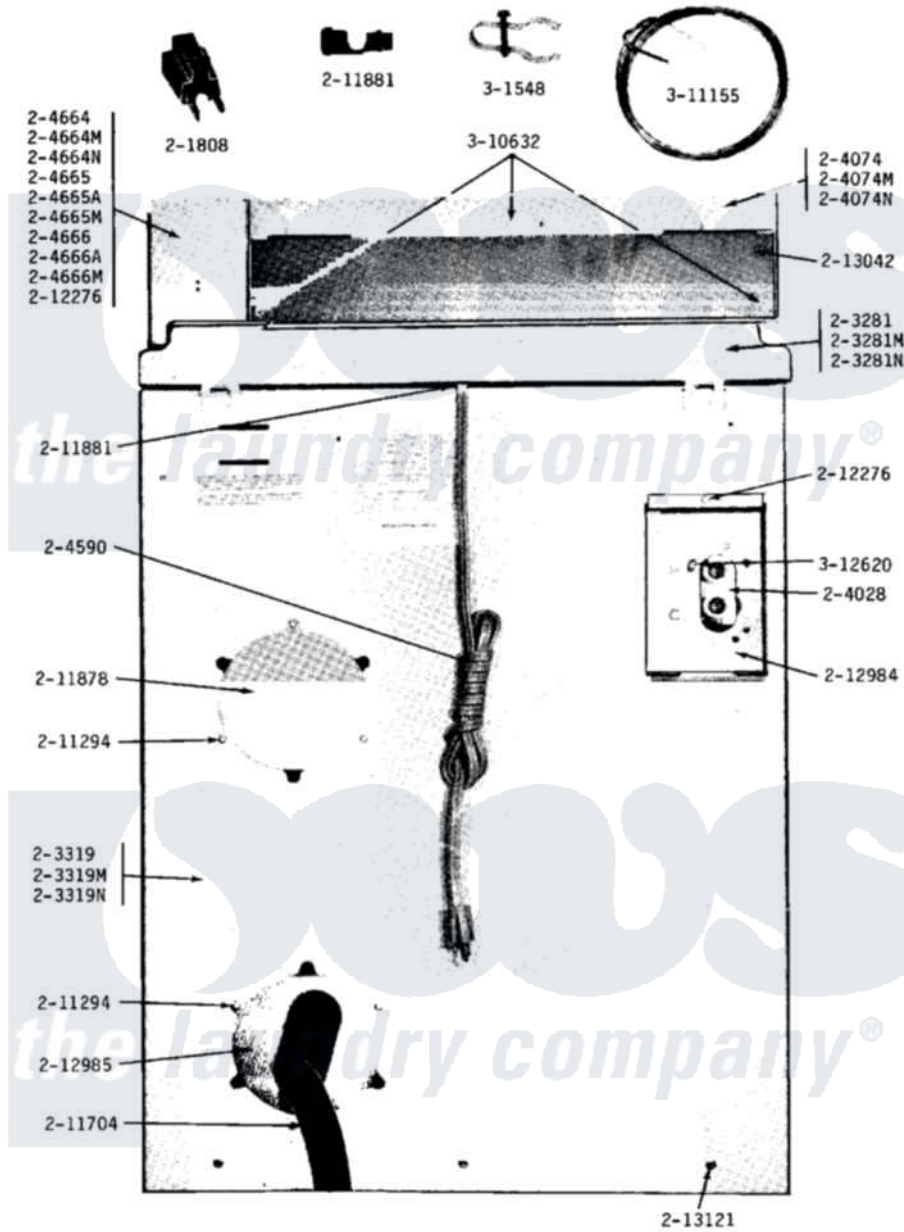

Maytag A17CA 02 - REAR VIEW

Maytag [Commercial Maytag A17CA Washer Parts](#) Parts Diagram 02 - REAR VIEW
 Click on the part number to view part

Item	Original Part Number	Replaced By	Status	Part Description
001	Y201808			Converter
002	NLA		Not Available	TOP COVER-WHITE
003	NLA		Not Available	CABINET-WHITE
004	204028	205613		Water Valve
005	NLA		Not Available	CONTROL COVER-WHITE
006	204590			Cord, Power
007	NLA		Not Available	CONTROL CENTER-WHITE
008	NLA		Not Available	CONTROL CENTER-WHITE
009	NLA		Not Available	CONTROL CENTER-WHITE
010	211294	90767		Screw, 8A X 3/8 HeX Washer Head Tapping
011	211704			Hose, Drain
012	NLA		Not Available	PLATE, ACCESS
013	211881			Grommet, Cord Part Not Used-Gas Models Only
014	212276	W10116760		Screw
015	NLA		Not Available	VALVE MOUNTING PLATE

016	212985	22002924	Plate, Access
017	213042		Not Available
018	213121	3400111	PANEL, BACK
			Screw, 12-14 X 5/8
019	214518	214519	LABEL, ELECTRICAL INSTR. PART NOT USED-GAS MODELS ONLY
020	301548		Clamp, Ground Wire
021	Y310632	1163839	Screw
022	311155		Ground Wire And Clamp
023	312620		Screw, Sems