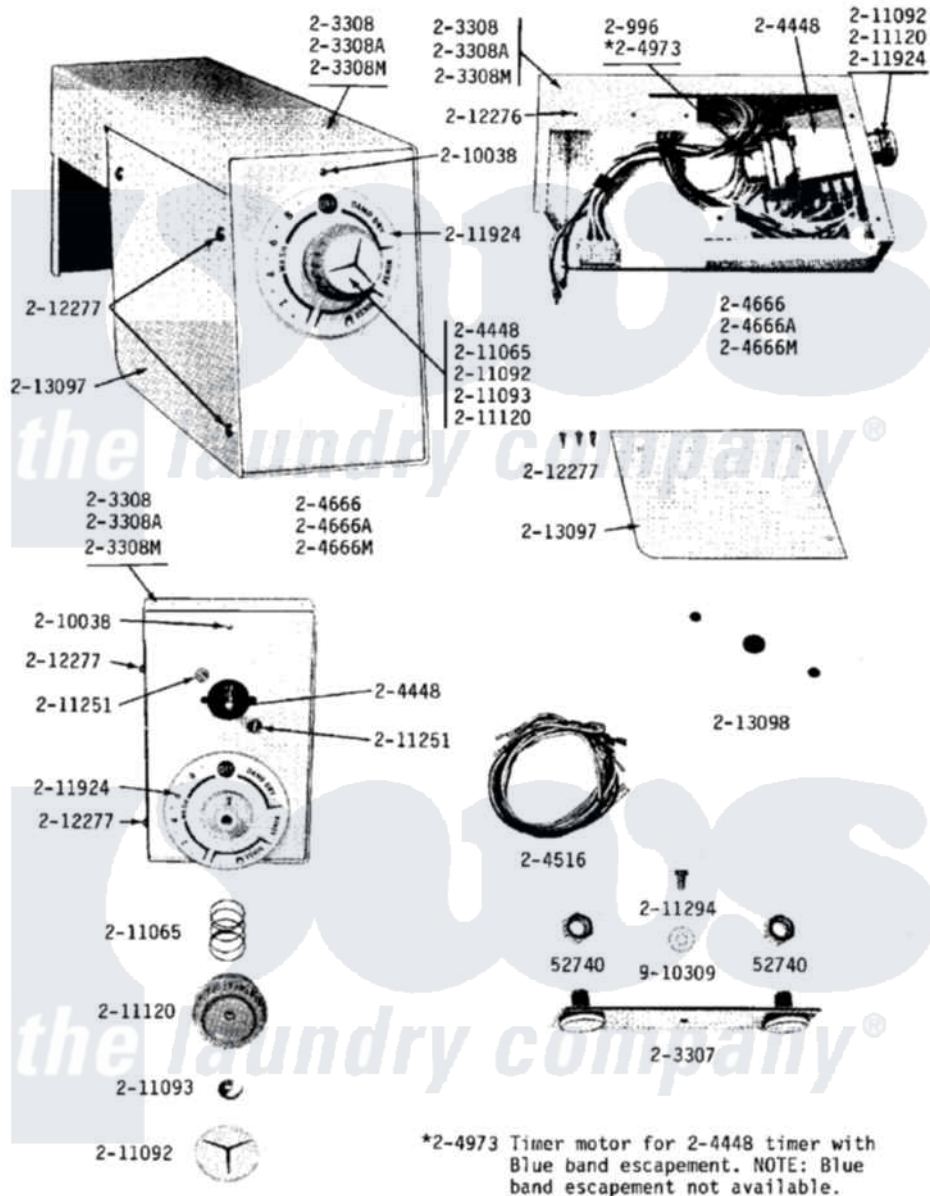

Maytag A17CA 03 - CA CONTROL CENTER

Maytag [Commercial Maytag A17CA Washer Parts](#) Parts Diagram 03 - CA CONTROL CENTER
 Click on the part number to view part

Item	Original Part Number	Replaced By	Status	Part Description
001	Y052740	62739		Nut, Lock
002	NLA		Not Available	TIMER MOTOR, A
003	NLA		Not Available	MTG. STRAP---NA
004	NLA		Not Available	OUTER CASE-WHITE
005	NLA		Not Available	TIMER
006	NLA		Not Available	MAIN WIRE HARNESS
007	NLA		Not Available	CONTROL CENTER-WHITE
008	204973			Motor, Timer
009	NLA		Not Available	BUTTON MARKER
010	211065			Spring, Index Wheel
011	NLA		Not Available	CAP, KNOB
012	211093		Not Available	RETAINER
013	211120			Knob, Timer
014	211251			Screw, Transformer
015	211294	90767		Screw, 8A X 3/8 HeX Washer Head Tapping
016	NLA		Not Available	TIMER DIAL

017	212276	W10116760	Screw
018	212277		Screw, No.8 X 1/2 Inch
019	NLA	Not Available	ACCESS DOOR FOR TIMER
020	NLA	Not Available	GASKET UNDER CONTROL CENTER
021	910309		Washer, Mounting Strap