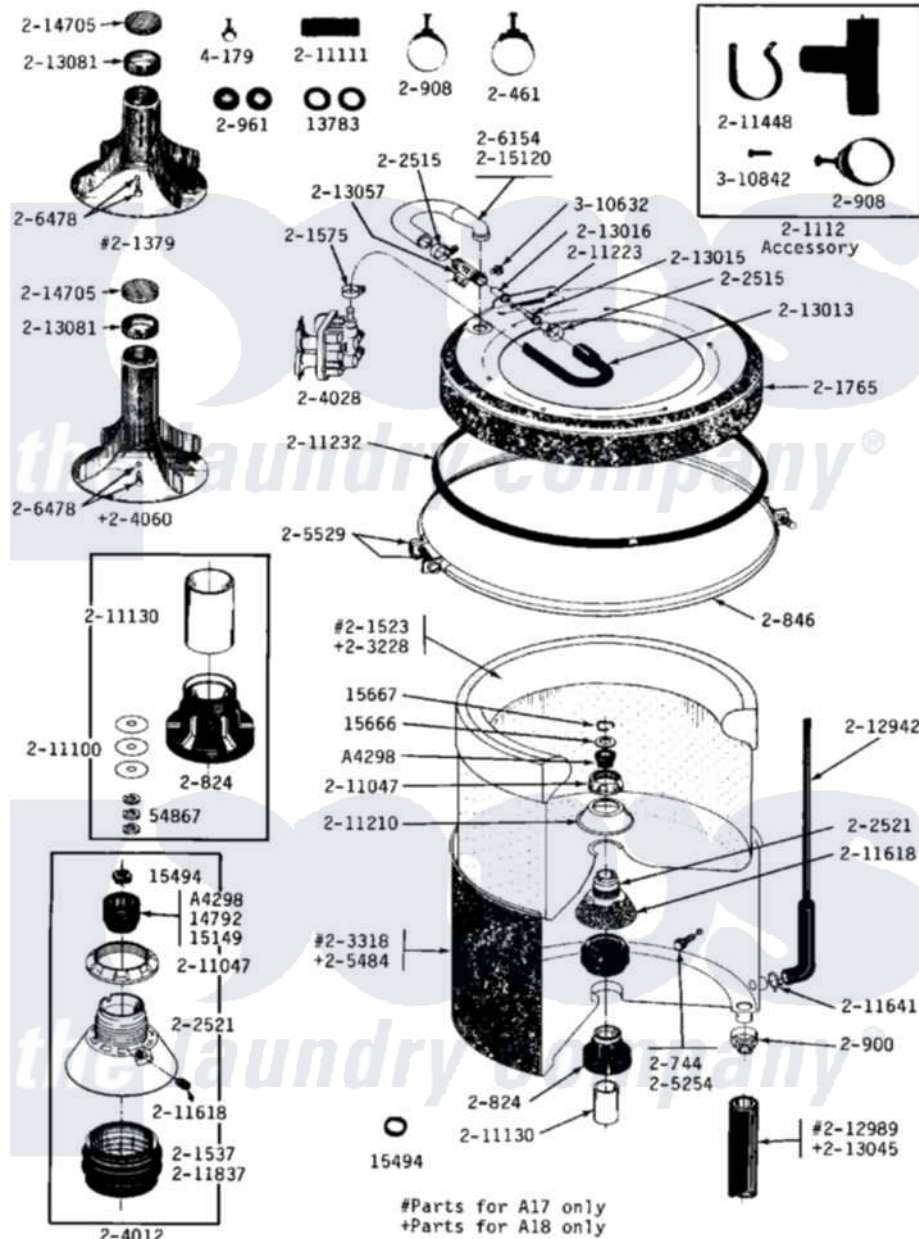

Maytag A17CA 04 - TUB, AGITATOR, MTG. STEM, HOSES & CLAMPS

Maytag Commercial Maytag A17CA Washer Parts Diagram 04 - TUB, AGITATOR, MTG. STEM, HOSES & CLAMPS

[Click on the part number to view part](#)

Item	Original Part Number	Replaced By	Status	Part Description
001	NLA		Not Available	SEAL, AGITATOR DRIVE SHAFT
002	Y013783			Washer, Inlet Hose
003	Y014792	6-0A57420		Seal- Agitator
004	Y015149			Brass Washer-Agitator Seal
005	Y015494			Stop Ring-Agitator Shaft
006	Y015666			Washer, Retaining -
007	Y015667			Retaining Ring
008	Y054867			Washer, Lock
009	Y059137	Y059141		Ctn. 50 Ft. 31/32 Drain Hose
010	Y059141			Ctn. 50 Ft. 31/32 Drain Hose
011	200461	285655		Clamp, Hose
012	200672	76314		Hose, Inlet 6 Ft. Hose With Elbow
013	200675	76314		Hose, Inlet 6 Ft. Hose With Elbow
014	200681	21001467		Hose- 10'

064	215120		Seal For Injector Tube
065	NLA		INLET HOSE, COLD (6'LONG)
066	Y310632	1163839	Screw
067	Y310842	8182296	Screw, Agitator
068	400179	201575	Clamp, Hose