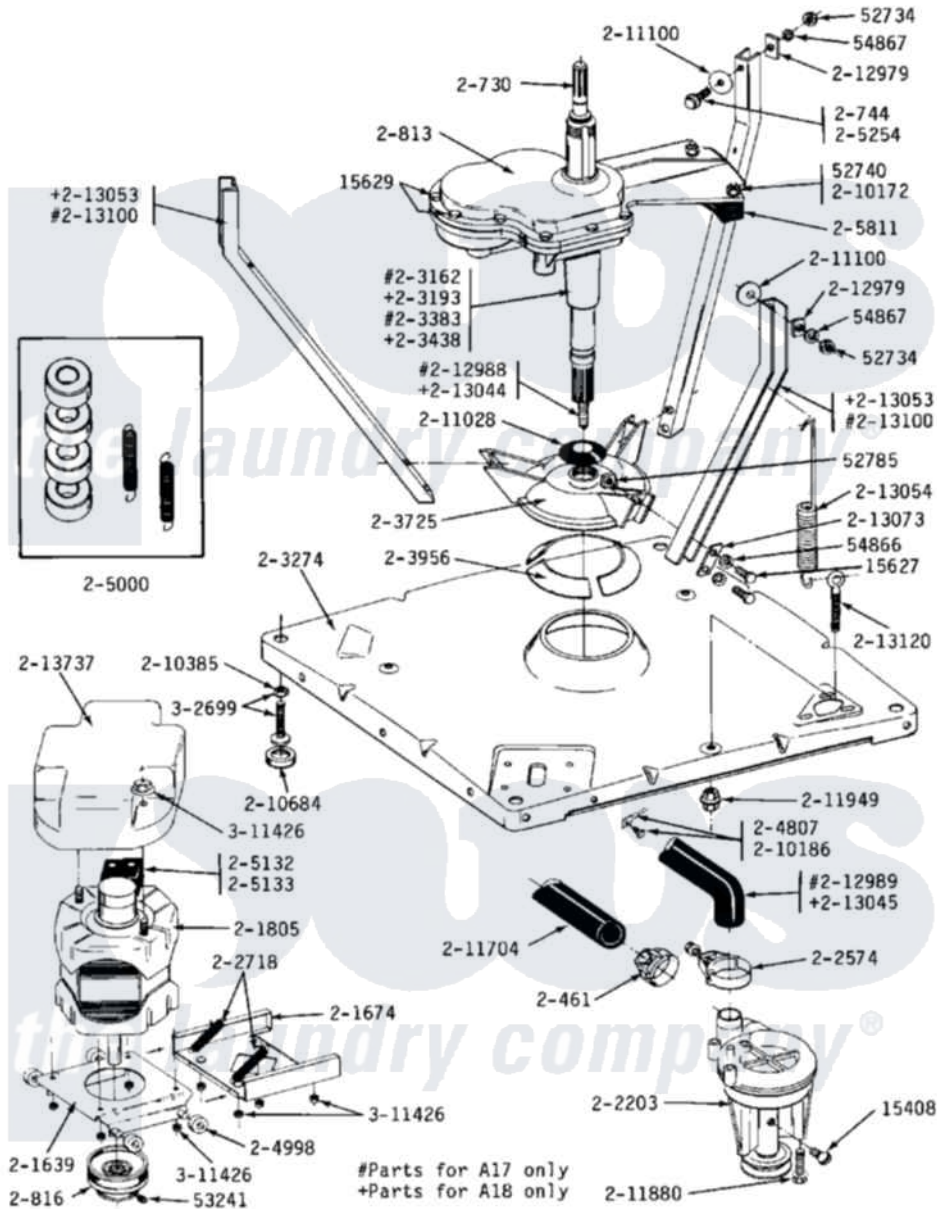

Maytag A17CA 06 - BASE, PUMP, MOTOR & COMPONENTS

Maytag Commercial Maytag A17CA Washer Parts Parts Diagram 06 - BASE, PUMP, MOTOR & COMPONENTS
[Click on the part number to view part](#)

Item	Original Part Number	Replaced By	Status	Part Description
001	Y015408	22003235		Screw, Bearing Insert
002	Y015627			Screw- Hex
003	Y015629			Bolt, Grinding Chamber
004	Y052734			Nut, Carrage Bolts And Bracket
005	Y052740	62739		Nut, Lock
006	Y052785			Nut, Brace To Damper
007	Y053241			Set Screw, Motor Pulley
008	Y054866	486009		Lockwasher
009	Y054867			Washer, Lock
010	Y059141			Ctn. 50 Ft. 31/32 Drain Hose
011	200461	285655		Clamp, Hose
012	200730	22002124		Shaft- Agi
013	200744	W10175939		Bolt
014	NLA		Not Available	GEAR CASE COVER ASSEMBLY
015	200816	6-2008160		Pulley- MO