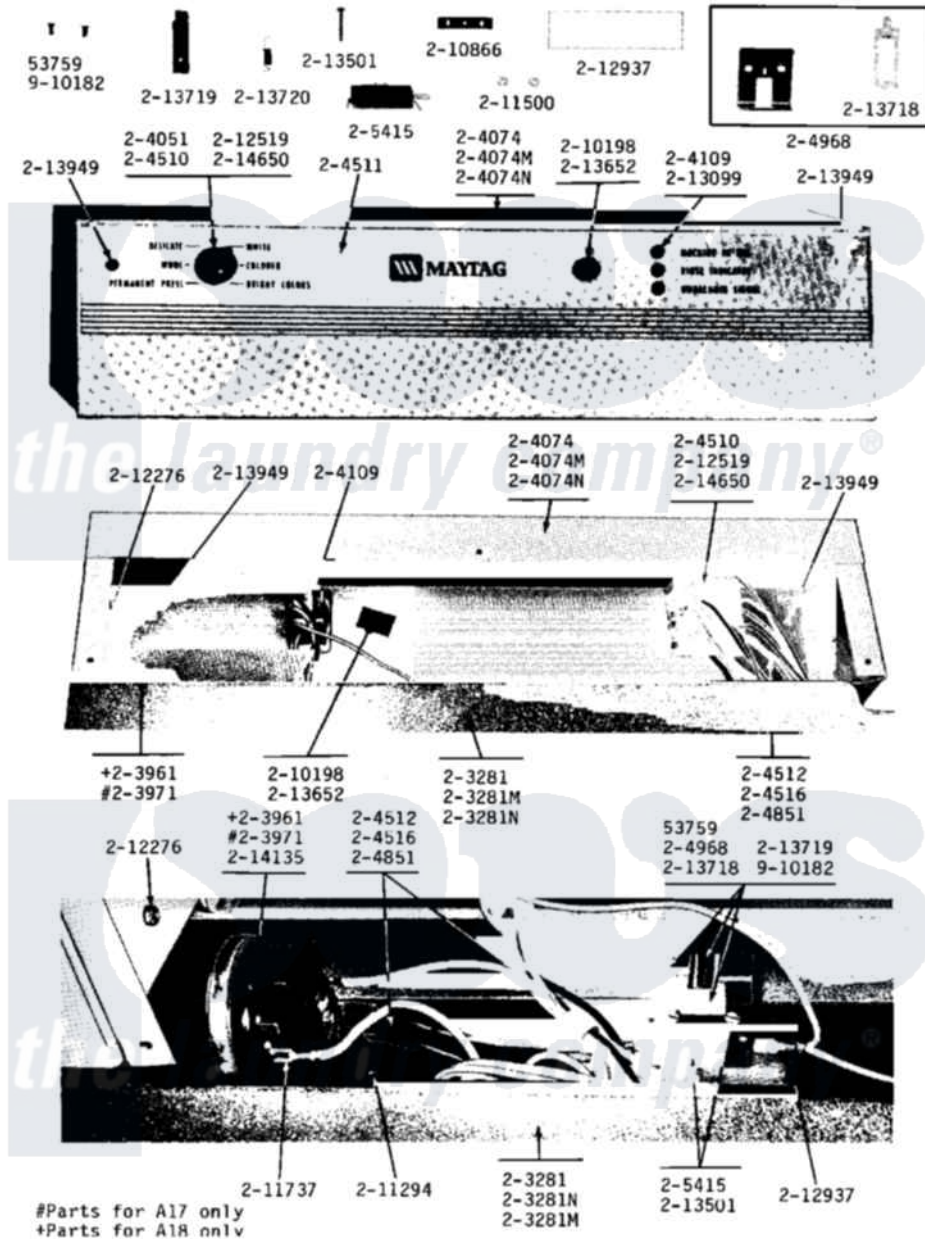

Maytag A17CA 10 - CONTROL PANELS

Maytag [Commercial Maytag A17CA Washer Parts](#) Parts Diagram 10 - CONTROL PANELS
 Click on the part number to view part

Item	Original Part Number	Replaced By	Status	Part Description
001	NLA		Not Available	SCREW (No.6-32 X 3/8)
002	NLA		Not Available	TOP COVER-WHITE
003	203971	203970		Switch, Water Level
004	204051	22204051		Knob
005	NLA		Not Available	CONTROL COVER-WHITE
006	204109			Light, Signal
007	204510			Fabric Control Switch
008	NLA		Not Available	CONTROL PANEL WITH LENS
009	NLA		Not Available	MAIN WIRE HARNESS
010	NLA		Not Available	MAIN WIRE HARNESS
011	NLA		Not Available	MAIN WIRE HARNESS
012	204968			Plunger And Bracket Assembly--W
013	205415	279347		Switch-Lid
014	210198			Fastener
015	210866			Nut, Twin Speed

016	211294	90767	Screw, 8A X 3/8 HeX Washer Head Tapping
017	211500		Washer, Bracket To Top Cover
018	211737	248562	Terminal
019	212276	W10116760	Screw
020	212519	488234	Screw 8-32 X 1/4
021	212937	Not Available	BARRIER, MOISTURE
022	213042	Not Available	PANEL, BACK
023	213099		Lens For Control Panel
024	213501		Screw, No.6-20 X 1-1/8 Inch
025	NLA	Not Available	LID BUMPER
026	213718		Plunger, Lid Switch
027	213719	Not Available	LEVER, UNBALANCE
028	213720		Spring, Lid Switch
029	213949		Screw, No.8-18 X 5/16 Inch
030	214135	Not Available	CLIP, FASTENER
031	214650		Screw For 2-4051 Knob
032	Y310632	1163839	Screw
033	910182	25-7809	Screw, No.6-20 1/2 Flthd Torx