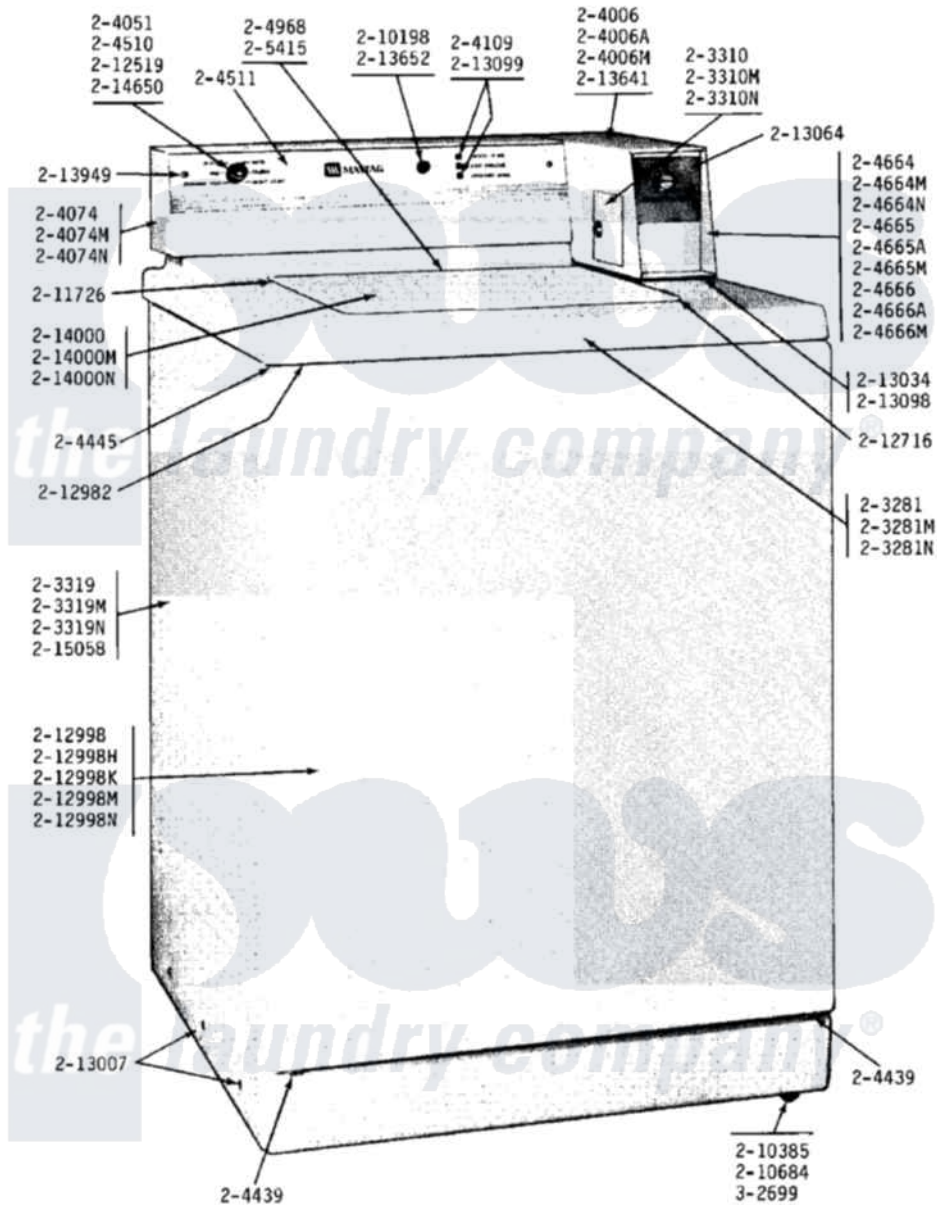

Maytag A17CM 01 - FRONT VIEW

Maytag Commercial Maytag A17CM Washer Parts Parts Diagram 01 - FRONT VIEW
 Click on the part number to view part

Item	Original Part Number	Replaced By	Status	Part Description
001	NLA		Not Available	TOP COVER-WHITE
002	NLA		Not Available	ACCESS DOOR (WHITE)
003	NLA		Not Available	CABINET-WHITE
004	NLA		Not Available	ACCESS DOOR (WHITE)
005	204051	22204051		Knob
006	NLA		Not Available	CONTROL COVER-WHITE
007	204109			Light, Signal
008	204439			Screw And Fstner Assembly
009	204445			Screw And Fastener Assembly
010	204510			Fabric Control Switch
011	NLA		Not Available	CONTROL PANEL WITH LENS
012	NLA		Not Available	CONTROL CENTER-WHITE
013	NLA		Not Available	CONTROL CENTER-WHITE
014	NLA		Not Available	CONTROL CENTER-WHITE
015	204968			Plunger And Bracket Assembly--W

016	205415	279347		Switch-Lid
017	210198			Fastener
018	210385			Lock Nut For Adjustable Leg
019	210684			Foot, Adjustable Leg
020	211726			Hinge, Ball Lid
021	212519	488234		Screw 8-32 X 1/4
022	212716			Bumper, Lid
023	212982	22001650		Fastener, Spring
024	212998		Not Available	PANEL, FRONT (WHT)
025	213007			Xfor Cabinet See Cabinet, Back
026	NLA		Not Available	GASKET UNDER CONTROL CENTER
027	NLA		Not Available	FRONT PLATE F/TICKET CONTRO
028	NLA		Not Available	GASKET UNDER CONTROL CENTER
029	213099			Lens For Control Panel
030	NLA		Not Available	LATCH FOR ACCESS DOOR
031	NLA		Not Available	LID BUMPER
032	213949			Screw, No.8-18 X 5/16 Inch
033	214000		Not Available	LID-WHITE
034	214650			Screw For 2-4051 Knob
035	215058			Pad, Cabinet Bumper
036	Y302699	22003428		Leg, Adjustable