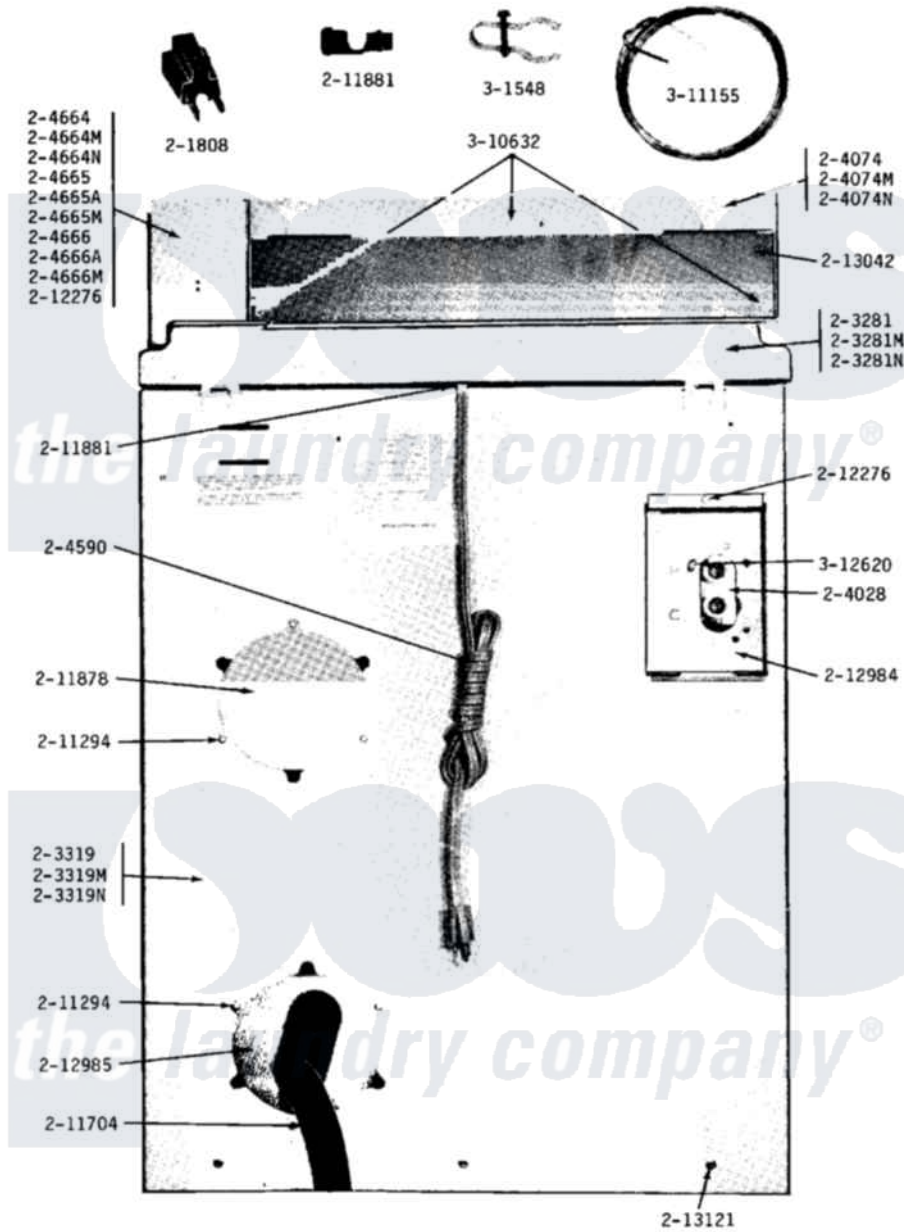

Maytag A17CM 02 - REAR VIEW

Maytag [Commercial Maytag A17CM Washer Parts](#) Parts Diagram 02 - REAR VIEW
 Click on the part number to view part

Item	Original Part Number	Replaced By	Status	Part Description
001	Y201808			Converter
002	NLA		Not Available	TOP COVER-WHITE
003	NLA		Not Available	CABINET-WHITE
004	204028	205613		Water Valve
005	NLA		Not Available	CONTROL COVER-WHITE
006	204590			Cord, Power
007	NLA		Not Available	CONTROL CENTER-WHITE
008	NLA		Not Available	CONTROL CENTER-WHITE
009	NLA		Not Available	CONTROL CENTER-WHITE
010	211294	90767		Screw, 8A X 3/8 HeX Washer Head Tapping
011	211704			Hose, Drain
012	NLA		Not Available	PLATE, ACCESS
013	211881			Grommet, Cord Part Not Used-Gas Models Only
014	212276	W10116760		Screw
015	NLA		Not Available	VALVE MOUNTING PLATE

016	212985	22002924	Plate, Access
017	213042		Not Available
018	213121	3400111	PANEL, BACK
			Screw, 12-14 X 5/8
019	214518	214519	LABEL, ELECTRICAL INSTR. PART NOT USED-GAS MODELS ONLY
020	301548		Clamp, Ground Wire
021	Y310632	1163839	Screw
022	311155		Ground Wire And Clamp
023	312620		Screw, Sems