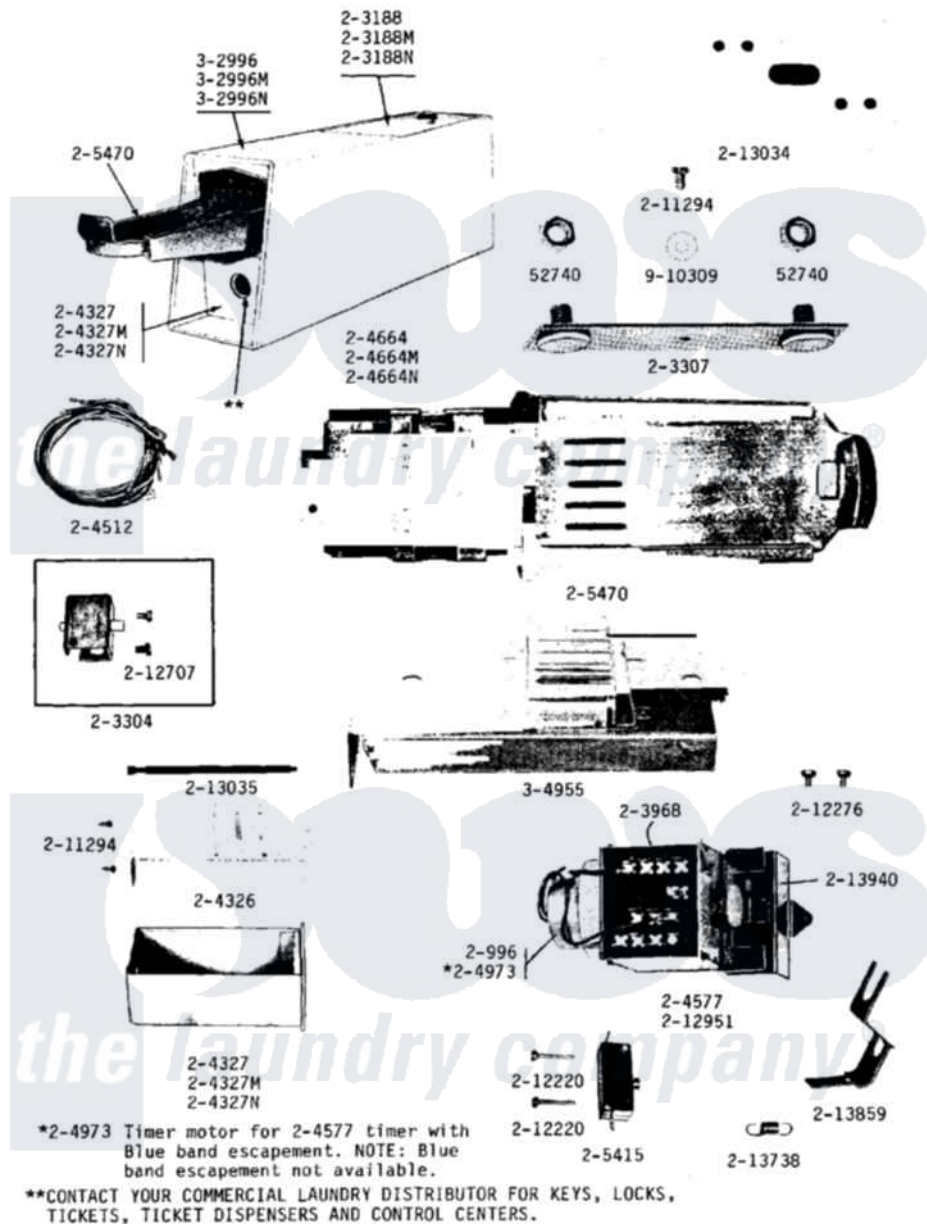

Maytag A17CM 03 - CM CONTROL CENTER

Maytag [Commercial Maytag A17CM Washer Parts](#) Parts Diagram 03 - CM CONTROL CENTER
 Click on the part number to view part

Item	Original Part Number	Replaced By	Status	Part Description
001	Y052740	62739		Nut, Lock
002	NLA		Not Available	TIMER MOTOR, A
003	203188		Not Available	TIMER ACCESS DOOR (WHT)
004	NLA		Not Available	ACTUATOR KIT-WASHER SLIDES---N
005	NLA		Not Available	MTG. STRAP---NA
006	NLA		Not Available	HARNESS-SWITCH TO TIMER
007	NLA		Not Available	COIN DROP ASSEMBLY
008	NLA		Not Available	COIN BOX-WHITE---NA
009	NLA		Not Available	MAIN WIRE HARNESS
010	204577		Not Available	TIMER WITH KNOB AND PIN
011	NLA		Not Available	CONTROL CENTER-WHITE
012	204973			Motor, Timer
013	205415	279347		Switch-Lid
014	NLA		Not Available	MAYTAG COIN SLIDE

015	NLA		Not Available	COUNTER KIT WITH ACTUATOR
016	211294	90767		Screw, 8A X 3/8 HeX Washer Head Tapping
017	212220	213501		Screw, No.6-20 X 1-1/8 Inch
018	212276	W10116760		Screw
019	212707	3196385		Screw
020	212951			Screw, No.6-32 X 1/4 Inch
021	NLA		Not Available	GASKET UNDER CONTROL CENTER
022	213035			Bolt, Locking
023	NLA		Not Available	SPRING TENSION LEVER RETURN
024	NLA		Not Available	SPRING TENSION LEVER RETURN
025	NLA		Not Available	LEVER ARM FOR SWITCH
026	NLA		Not Available	MOUNTING BRACKET FOR TIMER
027	NLA		Not Available	OUTER CASE-WHITE
028	NLA		Not Available	COIN BOX COVER
029	910309			Washer, Mounting Strap